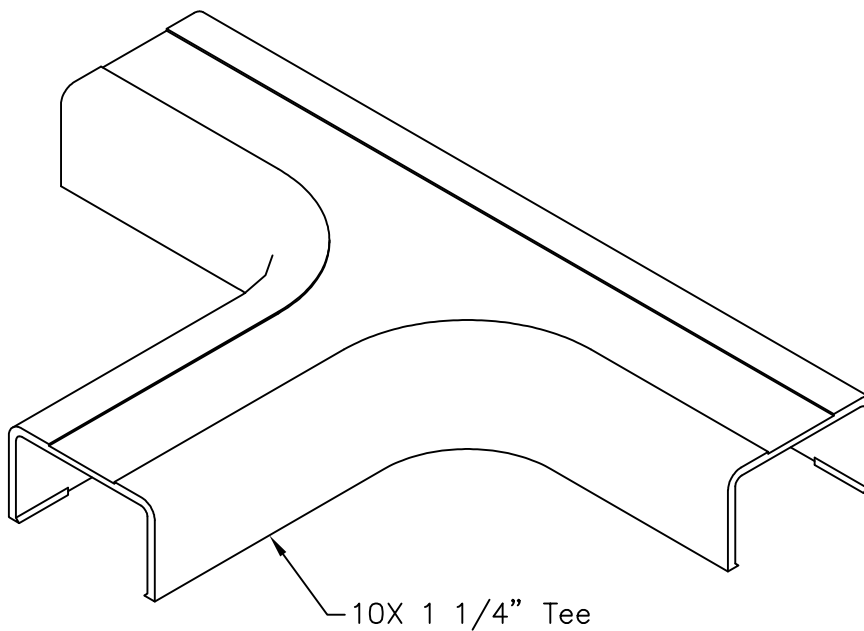

1 1/4" Tee

PRODUCT SPECIFICATION

Package includes:

A. 1 1/4" Tee, 10 pcs

Features and Benefits:

- Designed to attach three raceway sections while maintaining bend radius
- Accommodates ICRW33R, ICRWR128, and ICRWR12S 1 1/4"W x 3/4"H raceway sections
- Available in ivory and white

TEE, 1 1/4", 10 PK

ITEM NO.	ICRW12TOXX
DWG NO.	PSRW12T000

REV.	A
PAGE NO.	1

CUSTOMER CARE / TECHNICAL SUPPORT * CSR@ICC.COM / 888-ASK-4-ICC (275-4422) * 2100 E. Valencia Dr, Suite D, Fullerton, CA 92831 * www.icc.com

NOTE: UNLESS OTHERWISE SPECIFIED

1. MATERIAL: HIGH IMPACT STYRENE
2. COLOR: XX: IV-IVORY & WH-WHITE

TEE, 1 1/4", 10 PK

ITEM NO. ICRW12TOXX
 DWG NO. PSRW12T000

REV. A
 PAGE NO. 2

CUSTOMER CARE / TECHNICAL SUPPORT * CSR@ICC.COM / 888-ASK-4-ICC (275-4422) * 2100 E. Valencia Dr, Suite D, Fullerton, CA 92831 * www.icc.com