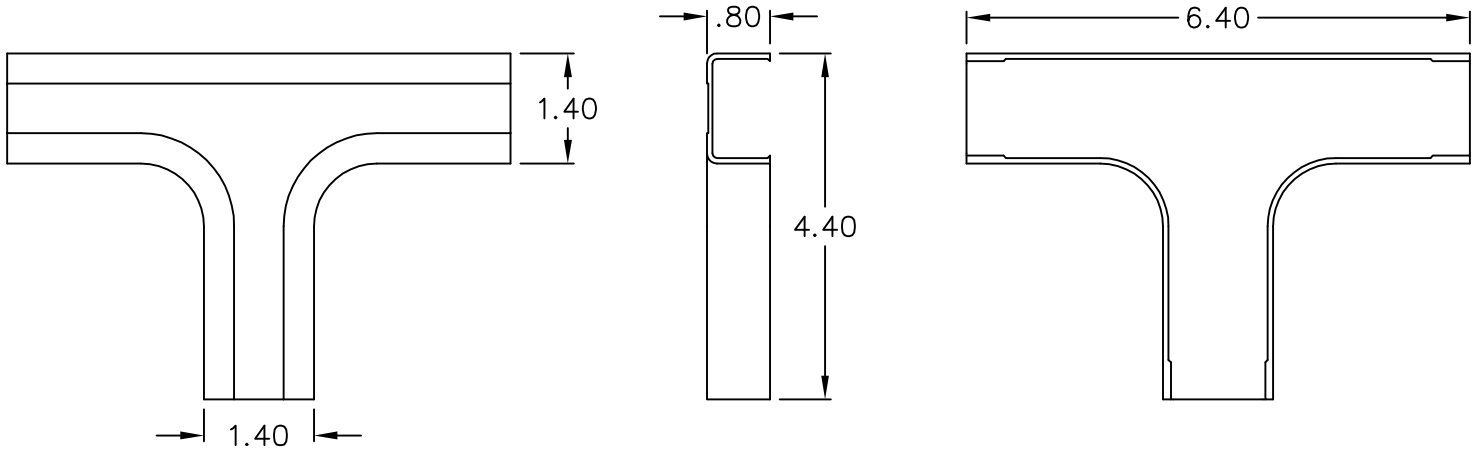

1 1/4" Tee

PRODUCT SPECIFICATION

Package includes:

A. 1 1/4" Tee, 10 pcs

Features and Benefits:

- Designed to attach three raceway sections while maintaining bend radius
- Accommodates ICRW33R, ICRWR128, and ICRWR12S 1 1/4"W x 3/4"H raceway sections
- Available in ivory and white

TEE, 1 1/4", 10 PK

ITEM NO.	ICRW12TOXX
DWG NO.	PSRW12T000

REV.	A
PAGE NO.	1

CUSTOMER CARE / TECHNICAL SUPPORT * CSR@ICC.COM / 888-ASK-4-ICC (275-4422) * 2100 E. Valencia Dr, Suite D, Fullerton, CA 92831 * www.icc.com

NOTE: UNLESS OTHERWISE SPECIFIED

1. MATERIAL: HIGH IMPACT STYRENE
2. COLOR: XX: IV-IVORY & WH-WHITE

TEE, 1 1/4", 10 PK

ITEM NO. ICRW12TOXX
 DWG NO. PSRW12T000

REV. A
 PAGE NO. 2

CUSTOMER CARE / TECHNICAL SUPPORT * CSR@ICC.COM / 888-ASK-4-ICC (275-4422) * 2100 E. Valencia Dr, Suite D, Fullerton, CA 92831 * www.icc.com