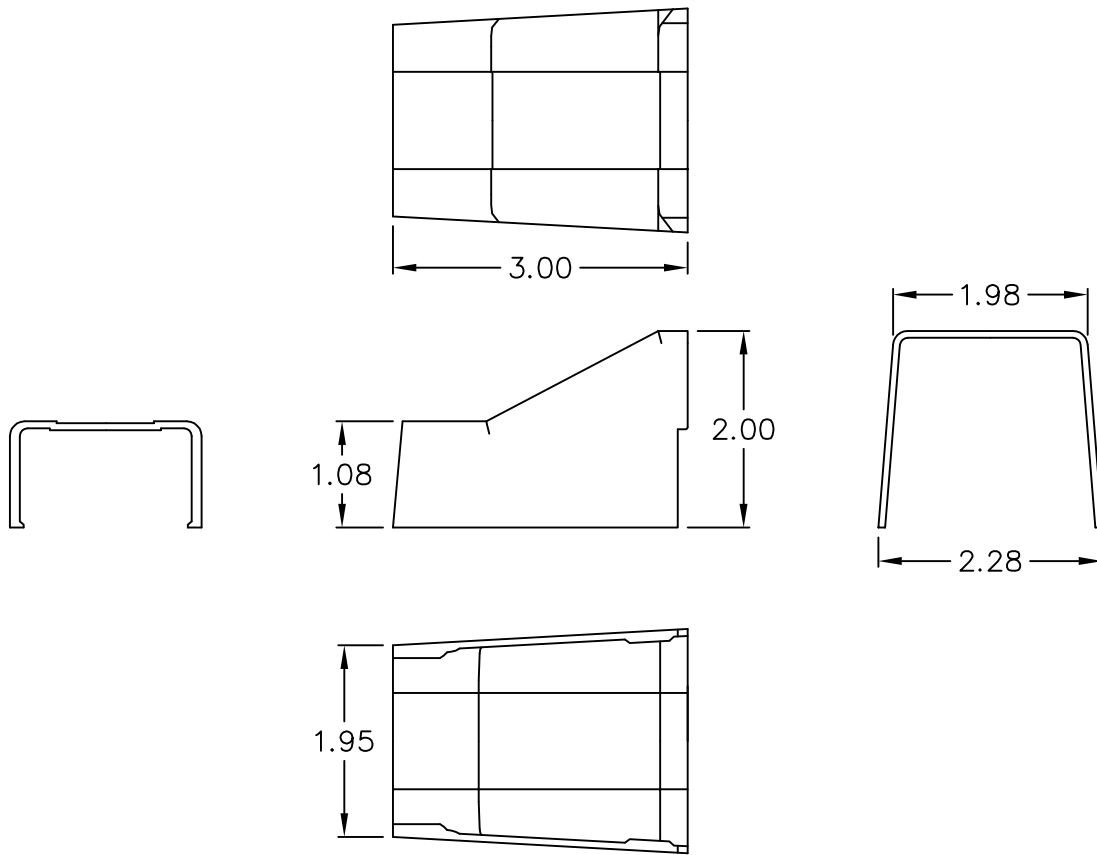

1 3/4" Ceiling Entry & Mounting Clip

PRODUCT SPECIFICATION

Package includes:

- A. 1 3/4" Ceiling Entry, 10 pcs
- B. Mounting Clip, 10 pcs

Features and Benefits:

- Designed to use for cables entering from the ceiling
- Accommodates ICRWR13S, ICRW44R, and ICRWR138 1 3/4"W x 1"H raceway sections
- Available in ivory and white

CEILING ENTRY & CLIP, 1 3/4", 10 PK		 <i>PremiumProducts</i> <i>ProvenPerformance</i> <i>CompetitivePrices</i>	
ITEM NO.	ICRW13CEXX		REV. A
DWG NO.	PSRW13CE00		PAGE NO. 1

CUSTOMER CARE / TECHNICAL SUPPORT * CSR@ICC.COM / 888-ASK-4-ICC (275-4422) * 2100 E. Valencia Dr, Suite D, Fullerton, CA 92831 * www.icc.com

3/4" CEILING ENTRY

MOUNTING CLIP

NOTE: UNLESS OTHERWISE SPECIFIED

1. MATERIAL:
 - A. CEILING ENTRY: HIGH IMPACT STYRENE
 - B. MOUNTING CLIP: HIGH IMPACT STYRENE
2. COLOR: XX: IV-IVORY & WH-WHITE

CEILING ENTRY & CLIP, 1 3/4", 10 PK		 <i>PremiumProducts</i> <i>ProvenPerformance</i> <i>CompetitivePrices</i>	
ITEM NO.	ICRW13CEXX		REV. A
DWG NO.	PSRW13CE00	PAGE NO.	2