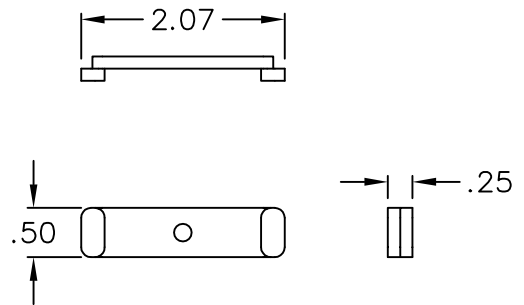

1 3/4" Ceiling Entry & Mounting Clip

PRODUCT SPECIFICATION

Package includes:

- A. 1 3/4" Ceiling Entry, 10 pcs
- B. Mounting Clip, 10 pcs

Features and Benefits:

- Designed to use for cables entering from the ceiling
- Accommodates ICRWR13S, ICRW44R, and ICRWR138 1 3/4"W x 1"H raceway sections
- Available in ivory and white

CEILING ENTRY & CLIP, 1 3/4", 10 PK		 <i>PremiumProducts</i> <i>ProvenPerformance</i> <i>CompetitivePrices</i>	
ITEM NO.	ICRW13CEXX		REV. A
DWG NO.	PSRW13CE00		PAGE NO. 1

CUSTOMER CARE / TECHNICAL SUPPORT * CSR@ICC.COM / 888-ASK-4-ICC (275-4422) * 2100 E. Valencia Dr, Suite D, Fullerton, CA 92831 * www.icc.com

3/4" CEILING ENTRY

MOUNTING CLIP

NOTE: UNLESS OTHERWISE SPECIFIED

1. MATERIAL:
 - A. CEILING ENTRY: HIGH IMPACT STYRENE
 - B. MOUNTING CLIP: HIGH IMPACT STYRENE
2. COLOR: XX: IV-IVORY & WH-WHITE

CEILING ENTRY & CLIP, 1 3/4", 10 PK		 <i>PremiumProducts</i> <i>ProvenPerformance</i> <i>CompetitivePrices</i>	
ITEM NO.	ICRW13CEXX		REV. A
DWG NO.	PSRW13CE00	PAGE NO.	2