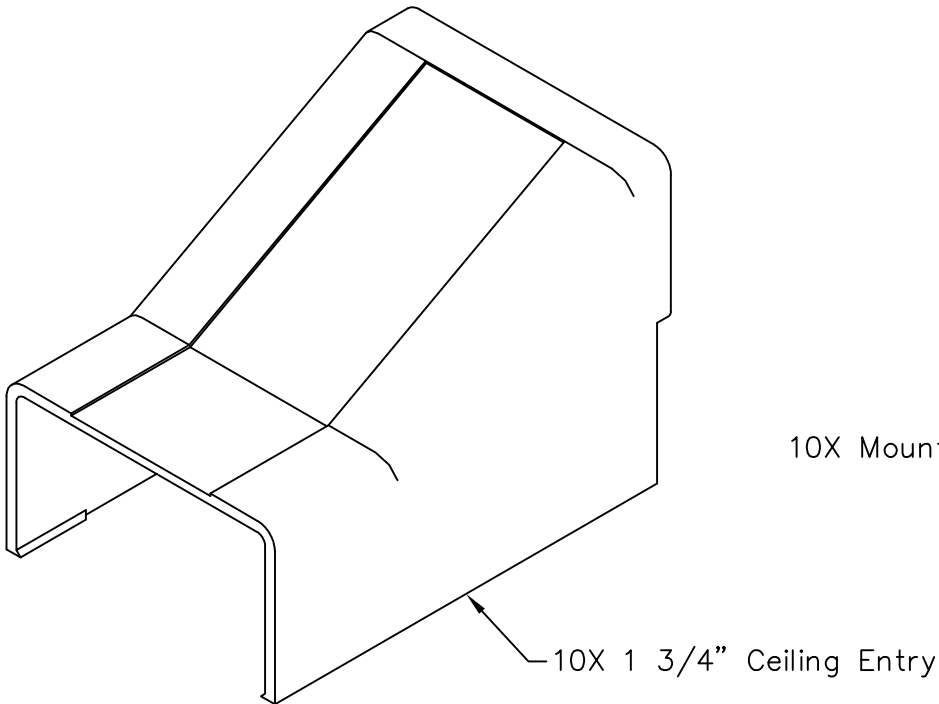

1 3/4" Ceiling Entry & Mounting Clip

PRODUCT SPECIFICATION

Package includes:

- A. 1 3/4" Ceiling Entry, 10 pcs
- B. Mounting Clip, 10 pcs

Features and Benefits:

- Designed to use for cables entering from the ceiling
- Accommodates ICRWR13S, ICRW44R, and ICRWR138 1 3/4"W x 1"H raceway sections
- Available in ivory and white

CEILING ENTRY & CLIP, 1 3/4", 10 PK		 <i>PremiumProducts</i> <i>ProvenPerformance</i> <i>CompetitivePrices</i>	
ITEM NO.	ICRW13CEXX		REV. A
DWG NO.	PSRW13CE00		PAGE NO. 1

CUSTOMER CARE / TECHNICAL SUPPORT * CSR@ICC.COM / 888-ASK-4-ICC (275-4422) * 2100 E. Valencia Dr, Suite D, Fullerton, CA 92831 * www.icc.com

3/4" CEILING ENTRY

MOUNTING CLIP

NOTE: UNLESS OTHERWISE SPECIFIED

1. MATERIAL:
 - A. CEILING ENTRY: HIGH IMPACT STYRENE
 - B. MOUNTING CLIP: HIGH IMPACT STYRENE
2. COLOR: XX: IV-IVORY & WH-WHITE

CEILING ENTRY & CLIP, 1 3/4", 10 PK		 <i>PremiumProducts</i> <i>ProvenPerformance</i> <i>CompetitivePrices</i>	
ITEM NO.	ICRW13CEXX		REV. A
DWG NO.	PSRW13CE00	PAGE NO.	2