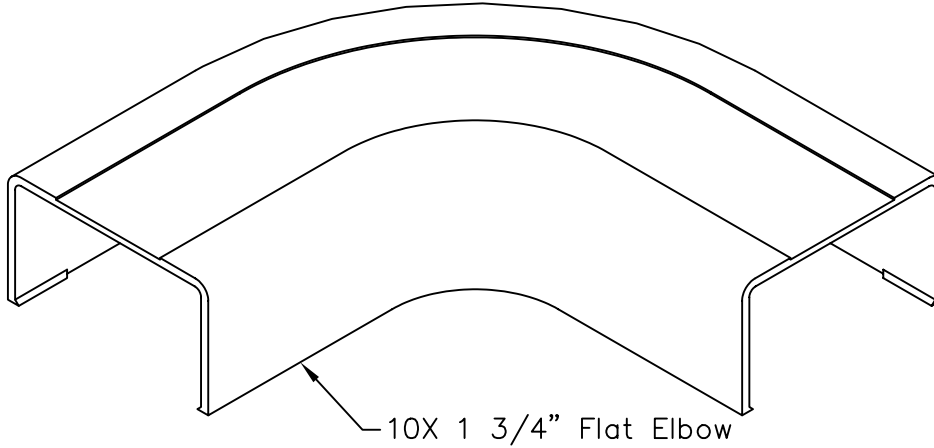

# 1 3/4" 90° Flat Elbow & Base

### Package includes:

- A. 1 3/4" Flat Elbow, 10 pcs
- B. 1 3/4" Base, 10 pcs

### Features and Benefits:

- Designed to allow left and right turns on raceway sections
- Accommodates ICRW13SR and ICRW138R 1 3/4"W x 1"H raceway sections
- Available in ivory and white