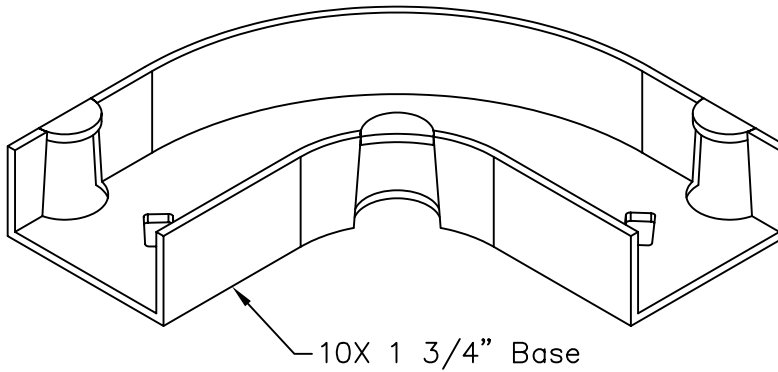

# 1 3/4" 90° Flat Elbow & Base

### Package includes:

- A. 1 3/4" Flat Elbow, 10 pcs
- B. 1 3/4" Base, 10 pcs

### Features and Benefits:

- Designed to allow left and right turns on raceway sections
- Accommodates ICRW13SR and ICRW138R 1 3/4"W x 1"H raceway sections
- Available in ivory and white