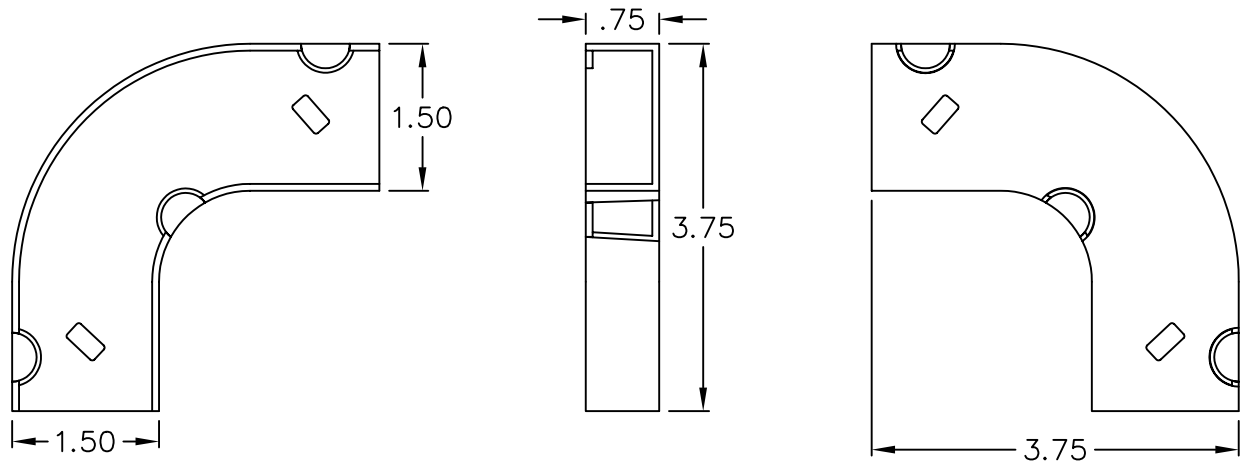

### Features and Benefits:

- Designed to allow left and right turns on raceway sections
- Accommodates ICRW13SR and ICRW138R 1 3/4"W x 1"H raceway sections
- Available in ivory and white

### FLAT ELBOW & BASE, 1 3/4", 10 PK

ITEM NO. ICRW13EBXX

REV. A

DWG NO. PSRW13EB00

PAGE NO. 1

CUSTOMER CARE / TECHNICAL SUPPORT \* CSR@ICC.COM / 888-ASK-4-ICC (275-4422) \* 14700 Alondra Blvd., La Mirada, CA 90638 \* www.icc.com

1 3/4" FLAT ELBOW

1 3/4" BASE

**NOTE: UNLESS OTHERWISE SPECIFIED**

1. MATERIAL:

A. FLAT ELBOW: HIGH IMPACT STYRENE

B. BASE: HIGH IMPACT STYRENE

2. COLOR: XX: IV-IVORY & WH-WHITE

**FLAT ELBOW & BASE, 1 3/4", 10 PK**