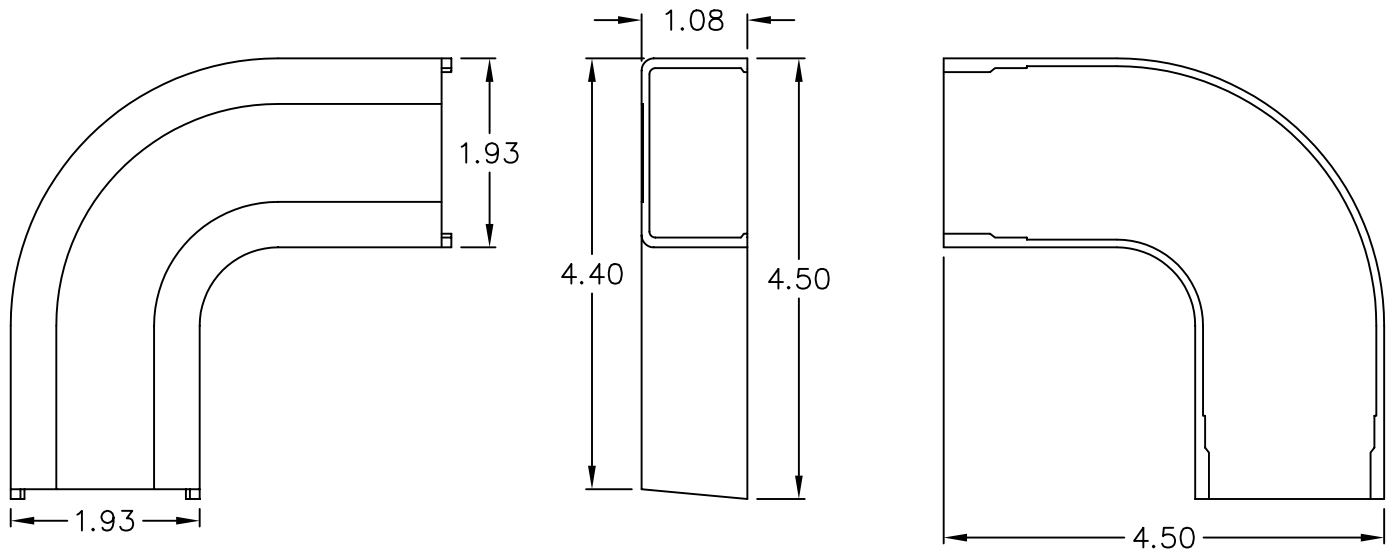

### Features and Benefits:

- Designed to allow left and right turns on raceway sections
- Accommodates ICRW13SR and ICRW138R 1 3/4"W x 1"H raceway sections
- Available in ivory and white

### FLAT ELBOW & BASE, 1 3/4", 10 PK

ITEM NO. ICRW13EBXX

REV. A

DWG NO. PSRW13EB00

PAGE NO. 1

CUSTOMER CARE / TECHNICAL SUPPORT \* CSR@ICC.COM / 888-ASK-4-ICC (275-4422) \* 14700 Alondra Blvd., La Mirada, CA 90638 \* www.icc.com

1 3/4" FLAT ELBOW

1 3/4" BASE

**NOTE: UNLESS OTHERWISE SPECIFIED**

1. MATERIAL:

A. FLAT ELBOW: HIGH IMPACT STYRENE

B. BASE: HIGH IMPACT STYRENE

2. COLOR: XX: IV-IVORY & WH-WHITE

**FLAT ELBOW & BASE, 1 3/4", 10 PK**