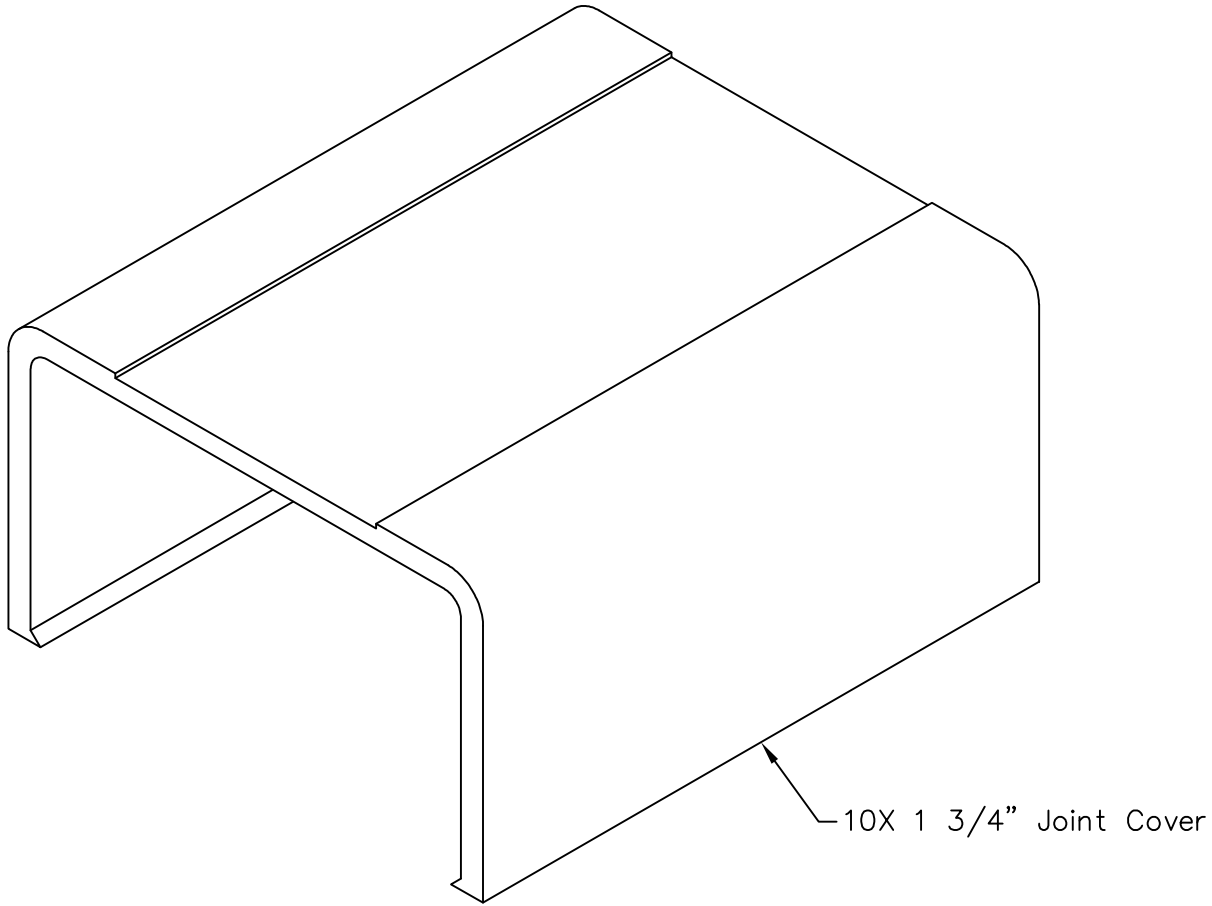

# 1 3/4" Joint Cover

### Package includes:

A. 1 3/4" Joint Cover, 10 pcs

### Features and Benefits:

- Designed to attach two raceway sections
- Accommodates ICRWR13S, ICRW44R, and ICRWR138 1 3/4"W x 1"H raceway sections
- Available in ivory and white

<b>JOINT COVER, 1 3/4", 10 PK</b>		 <i>PremiumProducts</i> <i>ProvenPerformance</i> <i>CompetitivePrices</i>	
ITEM NO.	ICRW13JCXX		REV. A
DWG NO.	PSRW13JC00		PAGE NO. 1