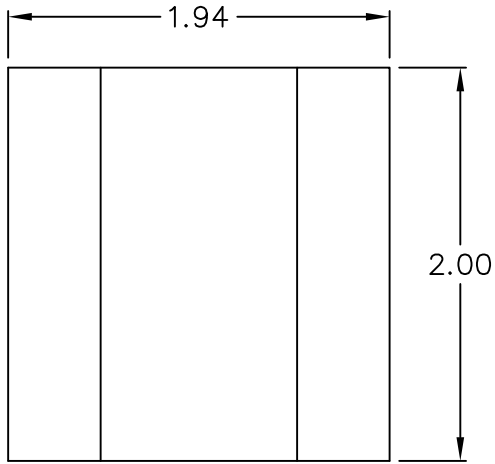

NOTE: UNLESS OTHERWISE SPECIFIED

1. MATERIAL: HIGH IMPACT STYRENE
2. COLOR: XX: IV-IVORY & WH-WHITE

JOINT COVER, 1 3/4", 10 PK			 <i>PremiumProducts</i> <i>ProvenPerformance</i> <i>CompetitivePrices</i>
ITEM NO.	ICRW13JCXX	REV. A	
DWG NO.	PSRW13JC00	PAGE NO. 2	

CUSTOMER CARE / TECHNICAL SUPPORT * CSR@ICC.COM / 888-ASK-4-ICC (275-4422) * 2100 E. Valencia Dr, Suite D, Fullerton, CA 92831 * www.icc.com