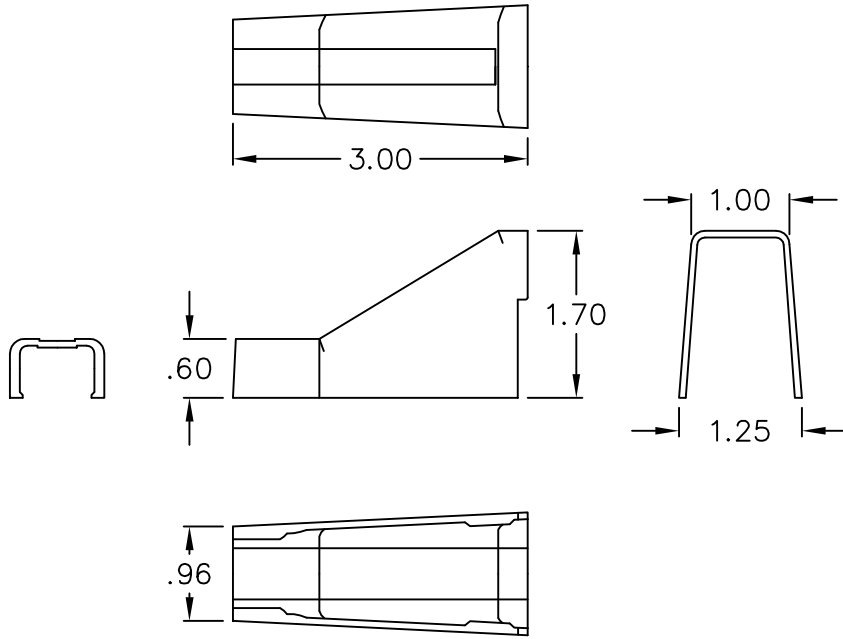

3/4" Ceiling Entry & Mounting Clip

PRODUCT SPECIFICATION

Package includes:

- A. 3/4" Ceiling Entry, 1 pc
- B. Mounting Clip, 1 pc

Features and Benefits:

- Designed to use for cables entering from the ceiling.
- Accommodates ICRW22R, ICRWR118, and ICRWR11S 3/4"W x 1/2"H raceway sections.
- Available in ivory and white.

CEILING ENTRY & CLIP, 3/4"			
ITEM NO.	ICRW22CMXX		REV. A
DWG NO.	PSRW22CM00		PAGE NO. 1

CUSTOMER CARE / TECHNICAL SUPPORT * CSR@ICC.COM / 888-ASK-4-ICC (275-4422) * 2100 E. Valencia Dr, Suite D, Fullerton, CA 92831 * www.icc.com

3/4" CEILING ENTRY

MOUNTING CLIP

NOTE: UNLESS OTHERWISE SPECIFIED

1. MATERIAL:
 - A. CEILING ENTRY: HIGH IMPACT STYRENE
 - B. MOUNTING CLIP: HIGH IMPACT STYRENE
2. COLOR: XX: IV-IVORY & WH-WHITE

CEILING ENTRY & CLIP, 3/4"			
ITEM NO.	ICRW22CMXX		REV. A
DWG NO.	PSRW22CM00	PAGE NO.	2