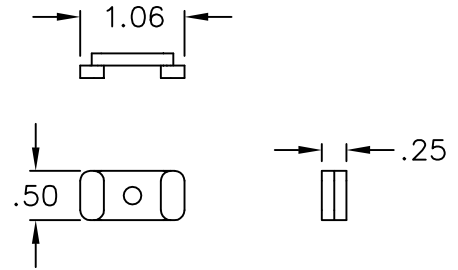

3/4" Ceiling Entry & Mounting Clip

PRODUCT SPECIFICATION

Package includes:

- A. 3/4" Ceiling Entry, 1 pc
- B. Mounting Clip, 1 pc

Features and Benefits:

- Designed to use for cables entering from the ceiling.
- Accommodates ICRW22R, ICRWR118, and ICRWR11S 3/4"W x 1/2"H raceway sections.
- Available in ivory and white.

CEILING ENTRY & CLIP, 3/4"			
ITEM NO.	ICRW22CMXX		REV. A
DWG NO.	PSRW22CM00		PAGE NO. 1

CUSTOMER CARE / TECHNICAL SUPPORT * CSR@ICC.COM / 888-ASK-4-ICC (275-4422) * 2100 E. Valencia Dr, Suite D, Fullerton, CA 92831 * www.icc.com

3/4" CEILING ENTRY

MOUNTING CLIP

NOTE: UNLESS OTHERWISE SPECIFIED

1. MATERIAL:
 - A. CEILING ENTRY: HIGH IMPACT STYRENE
 - B. MOUNTING CLIP: HIGH IMPACT STYRENE
2. COLOR: XX: IV-IVORY & WH-WHITE

CEILING ENTRY & CLIP, 3/4"			
ITEM NO.	ICRW22CMXX		REV. A
DWG NO.	PSRW22CM00	PAGE NO.	2