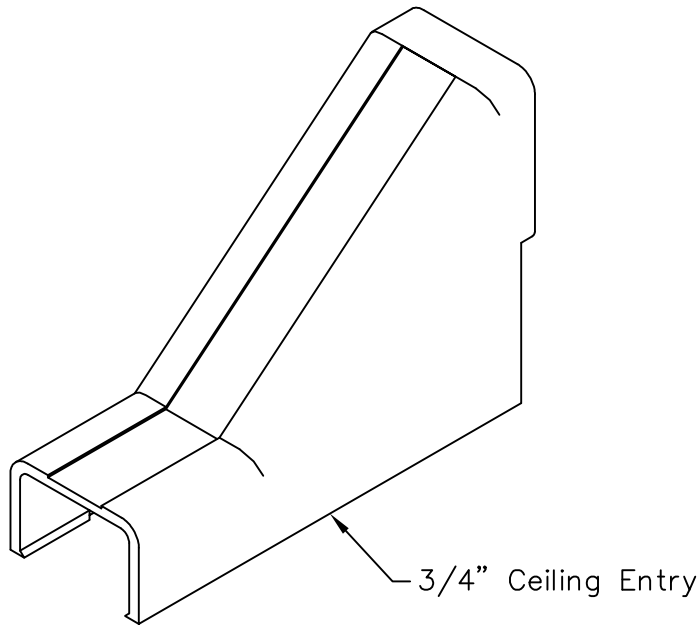

3/4" Ceiling Entry & Mounting Clip

PRODUCT SPECIFICATION

Package includes:

- A. 3/4" Ceiling Entry, 1 pc
- B. Mounting Clip, 1 pc

Features and Benefits:

- Designed to use for cables entering from the ceiling.
- Accommodates ICRW22R, ICRWR118, and ICRWR11S 3/4"W x 1/2"H raceway sections.
- Available in ivory and white.

CEILING ENTRY & CLIP, 3/4"			
ITEM NO.	ICRW22CMXX		REV. A
DWG NO.	PSRW22CM00		PAGE NO. 1

CUSTOMER CARE / TECHNICAL SUPPORT * CSR@ICC.COM / 888-ASK-4-ICC (275-4422) * 2100 E. Valencia Dr, Suite D, Fullerton, CA 92831 * www.icc.com

3/4" CEILING ENTRY

MOUNTING CLIP

NOTE: UNLESS OTHERWISE SPECIFIED

1. MATERIAL:
 - A. CEILING ENTRY: HIGH IMPACT STYRENE
 - B. MOUNTING CLIP: HIGH IMPACT STYRENE
2. COLOR: XX: IV-IVORY & WH-WHITE

CEILING ENTRY & CLIP, 3/4"			
ITEM NO.	ICRW22CMXX		REV. A
DWG NO.	PSRW22CM00	PAGE NO.	2