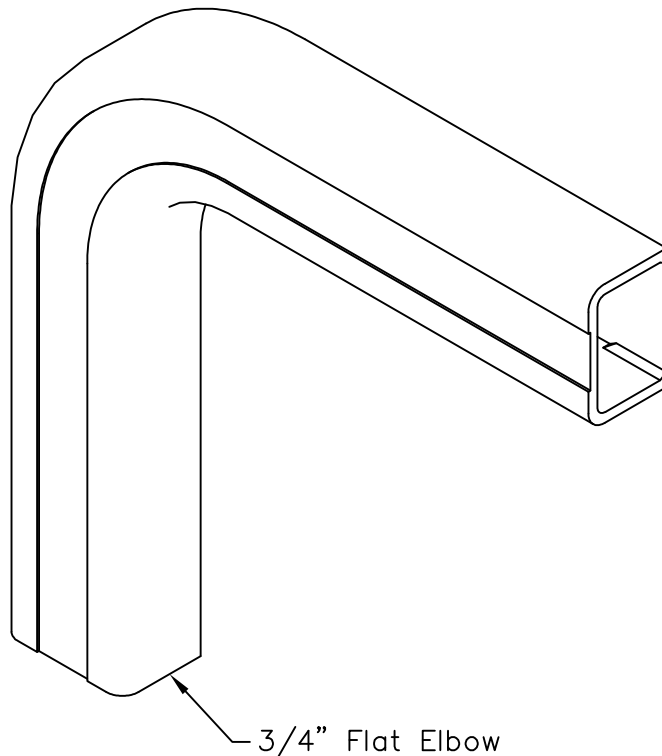

3/4" 90° Flat Elbow

PRODUCT SPECIFICATION

Package includes:

A. 3/4" Flat Elbow, 1 pc

Features and Benefits:

- Designed to allow left and right turns.
- Accommodates ICRW22R, ICRWR118, and ICRWR11S 3/4"W x 1/2"H raceway sections.
- Available in ivory and white.

FLAT ELBOW, 3/4"

ITEM NO.	ICRW22FEXX
DWG NO.	PSRW22FE00

REV.	A
PAGE NO.	1

CUSTOMER CARE / TECHNICAL SUPPORT * CSR@ICC.COM / 888-ASK-4-ICC (275-4422) * 2100 E. Valencia Dr, Suite D, Fullerton, CA 92831 * www.icc.com

NOTE: UNLESS OTHERWISE SPECIFIED

- 1. MATERIAL: HIGH IMPACT STYRENE
- 2. COLOR: XX: IV-IVORY & WH-WHITE

FLAT ELBOW, 3/4"

ITEM NO. ICRW22FEXX
 DWG NO. PSRW22FE00

REV. A
 PAGE NO. 2

CUSTOMER CARE / TECHNICAL SUPPORT * CSR@ICC.COM / 888-ASK-4-ICC (275-4422) * 2100 E. Valencia Dr, Suite D, Fullerton, CA 92831 * www.icc.com