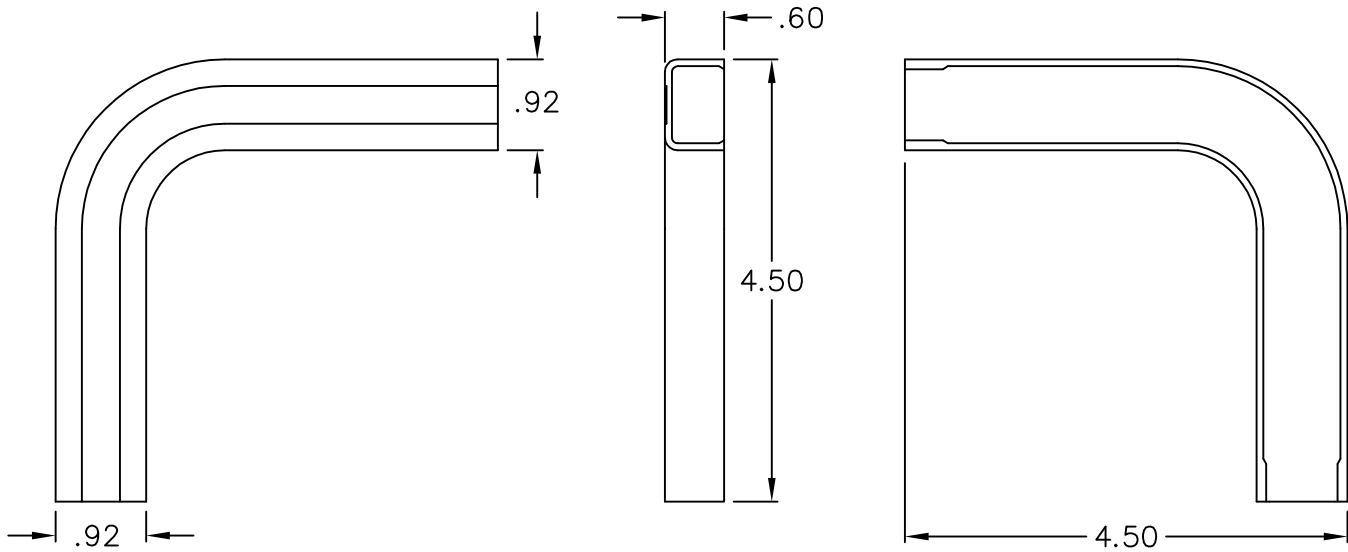

3/4" 90° Flat Elbow

PRODUCT SPECIFICATION

Package includes:

A. 3/4" Flat Elbow, 1 pc

Features and Benefits:

- Designed to allow left and right turns.
- Accommodates ICRW22R, ICRWR118, and ICRWR11S 3/4"W x 1/2"H raceway sections.
- Available in ivory and white.

FLAT ELBOW, 3/4"

ITEM NO.	ICRW22FEXX
DWG NO.	PSRW22FE00

REV.	A
PAGE NO.	1

CUSTOMER CARE / TECHNICAL SUPPORT * CSR@ICC.COM / 888-ASK-4-ICC (275-4422) * 2100 E. Valencia Dr, Suite D, Fullerton, CA 92831 * www.icc.com

NOTE: UNLESS OTHERWISE SPECIFIED

- 1. MATERIAL: HIGH IMPACT STYRENE
- 2. COLOR: XX: IV-IVORY & WH-WHITE

FLAT ELBOW, 3/4"

ITEM NO. ICRW22FEXX
 DWG NO. PSRW22FE00

REV. A
 PAGE NO. 2

CUSTOMER CARE / TECHNICAL SUPPORT * CSR@ICC.COM / 888-ASK-4-ICC (275-4422) * 2100 E. Valencia Dr, Suite D, Fullerton, CA 92831 * www.icc.com