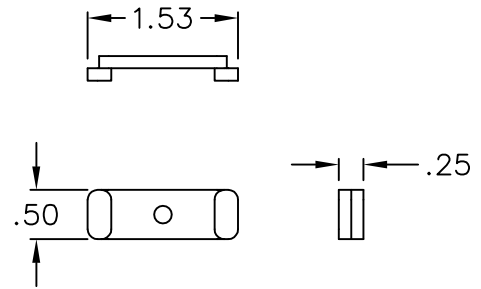

1 1/4" Ceiling Entry & Mounting Clip

PRODUCT SPECIFICATION

Package includes:

- A. 1 1/4" Ceiling Entry, 1 pc
- B. Mounting Clip, 1 pc

Features and Benefits:

- Designed to use for cables entering from the ceiling.
- Accommodates ICRW33R, ICRWR128, and ICRWR12S 1 1/4"W x 3/4"H raceway sections.
- Available in ivory and white.

CEILING ENTRY & CLIP, 1 1/4"		 <i>PremiumProducts</i> <i>ProvenPerformance</i> <i>CompetitivePrices</i>	
ITEM NO.	ICRW33CMXX		REV. A
DWG NO.	PSRW33CM00		PAGE NO. 1

CUSTOMER CARE / TECHNICAL SUPPORT * CSR@ICC.COM / 888-ASK-4-ICC (275-4422) * 2100 E. Valencia Dr, Suite D, Fullerton, CA 92831 * www.icc.com

3/4" CEILING ENTRY

MOUNTING CLIP

NOTE: UNLESS OTHERWISE SPECIFIED

1. MATERIAL:
 - A. CEILING ENTRY: HIGH IMPACT STYRENE
 - B. MOUNTING CLIP: HIGH IMPACT STYRENE
2. COLOR: XX: IV-IVORY & WH-WHITE

CEILING ENTRY & CLIP, 1 1/4"			
ITEM NO.	ICRW33CMXX		REV. A
DWG NO.	PSRW33CM00	PAGE NO.	2