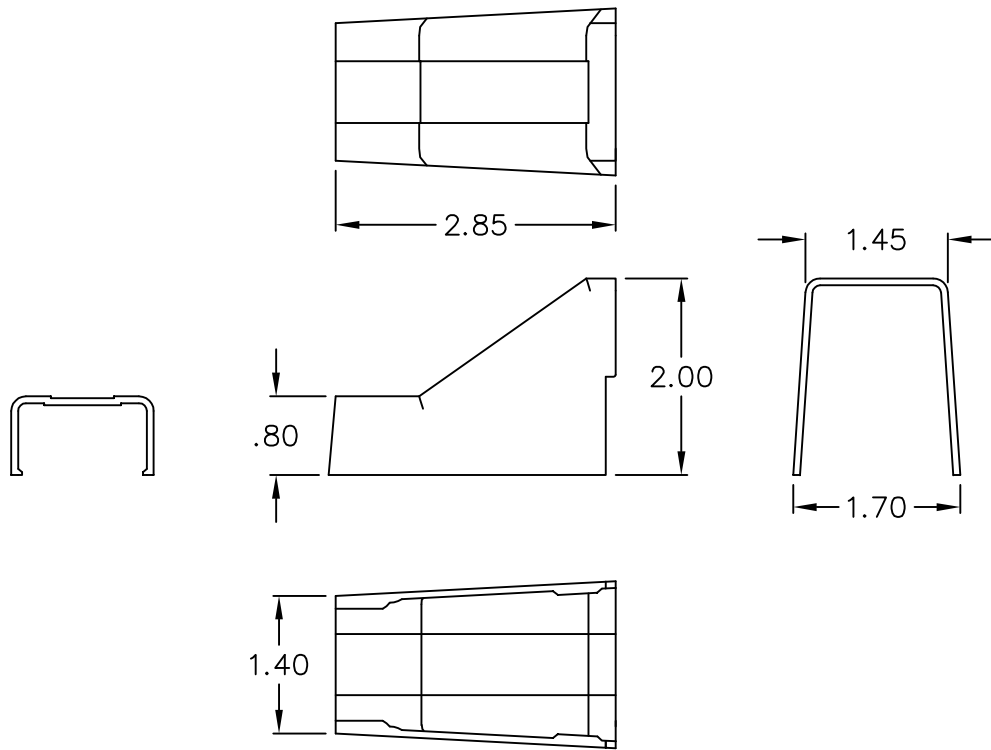

1 1/4" Ceiling Entry & Mounting Clip

PRODUCT SPECIFICATION

Package includes:

- A. 1 1/4" Ceiling Entry, 1 pc
- B. Mounting Clip, 1 pc

Features and Benefits:

- Designed to use for cables entering from the ceiling.
- Accommodates ICRW33R, ICRWR128, and ICRWR12S 1 1/4"W x 3/4"H raceway sections.
- Available in ivory and white.

CEILING ENTRY & CLIP, 1 1/4"		 <i>PremiumProducts</i> <i>ProvenPerformance</i> <i>CompetitivePrices</i>	
ITEM NO.	ICRW33CMXX		REV. A
DWG NO.	PSRW33CM00		PAGE NO. 1

CUSTOMER CARE / TECHNICAL SUPPORT * CSR@ICC.COM / 888-ASK-4-ICC (275-4422) * 2100 E. Valencia Dr, Suite D, Fullerton, CA 92831 * www.icc.com

3/4" CEILING ENTRY

MOUNTING CLIP

NOTE: UNLESS OTHERWISE SPECIFIED

1. MATERIAL:
 - A. CEILING ENTRY: HIGH IMPACT STYRENE
 - B. MOUNTING CLIP: HIGH IMPACT STYRENE
2. COLOR: XX: IV-IVORY & WH-WHITE

CEILING ENTRY & CLIP, 1 1/4"			
ITEM NO.	ICRW33CMXX		REV. A
DWG NO.	PSRW33CM00	PAGE NO.	2