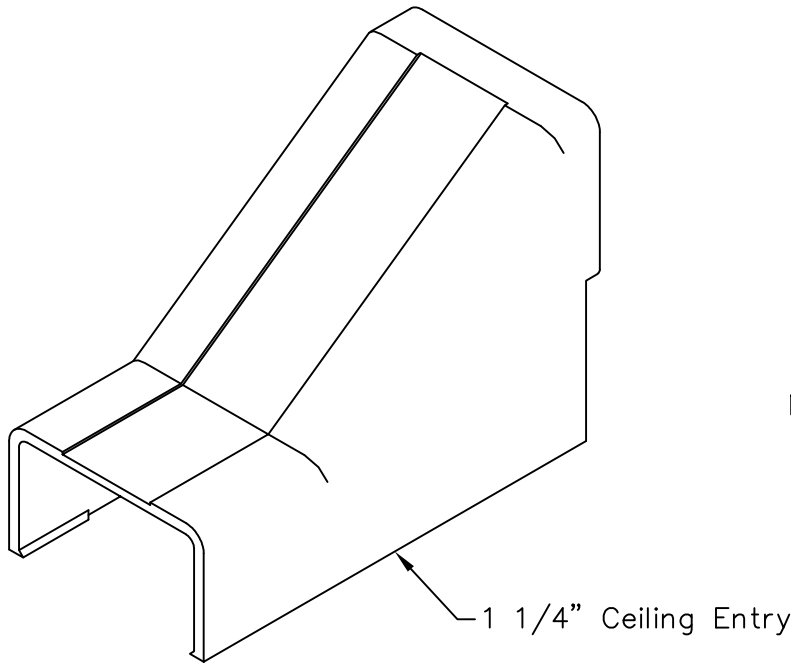

1 1/4" Ceiling Entry & Mounting Clip

PRODUCT SPECIFICATION

Package includes:

- A. 1 1/4" Ceiling Entry, 1 pc
- B. Mounting Clip, 1 pc

Features and Benefits:

- Designed to use for cables entering from the ceiling.
- Accommodates ICRW33R, ICRWR128, and ICRWR12S 1 1/4"W x 3/4"H raceway sections.
- Available in ivory and white.

CEILING ENTRY & CLIP, 1 1/4"		 <i>PremiumProducts</i> <i>ProvenPerformance</i> <i>CompetitivePrices</i>	
ITEM NO.	ICRW33CMXX		REV. A
DWG NO.	PSRW33CM00		PAGE NO. 1

CUSTOMER CARE / TECHNICAL SUPPORT * CSR@ICC.COM / 888-ASK-4-ICC (275-4422) * 2100 E. Valencia Dr, Suite D, Fullerton, CA 92831 * www.icc.com

3/4" CEILING ENTRY

MOUNTING CLIP

NOTE: UNLESS OTHERWISE SPECIFIED

1. MATERIAL:
 - A. CEILING ENTRY: HIGH IMPACT STYRENE
 - B. MOUNTING CLIP: HIGH IMPACT STYRENE
2. COLOR: XX: IV-IVORY & WH-WHITE

CEILING ENTRY & CLIP, 1 1/4"			
ITEM NO.	ICRW33CMXX		REV. A
DWG NO.	PSRW33CM00	PAGE NO.	2