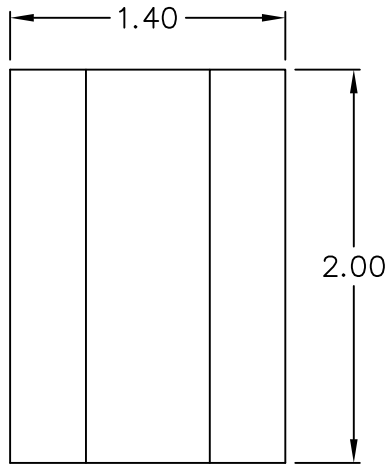

1 1/4" Joint Cover

PRODUCT SPECIFICATION

Package includes:

A. 1 1/4" Joint Cover, 1 pc

Features and Benefits:

- Designed to attach two raceway sections.
- Accommodates ICRW33R, ICRWR12S, and ICRWR128 1 1/4"W x 3/4"H raceway sections.
- Available in ivory and white.

JOINT COVER, 1 1/4"

ITEM NO.	ICRW33JCXX
DWG NO.	PSRW33JC00

REV.	A
PAGE NO.	1

CUSTOMER CARE / TECHNICAL SUPPORT * CSR@ICC.COM / 888-ASK-4-ICC (275-4422) * 2100 E. Valencia Dr, Suite D, Fullerton, CA 92831 * www.icc.com

NOTE: UNLESS OTHERWISE SPECIFIED

- 1. MATERIAL: HIGH IMPACT STYRENE
- 2. COLOR: XX: IV-IVORY & WH-WHITE

JOINT COVER, 1 1/4"

ITEM NO.	ICRW33JCXX
DWG NO.	PSRW33JC00

REV.	A
PAGE NO.	2

CUSTOMER CARE / TECHNICAL SUPPORT * CSR@ICC.COM / 888-ASK-4-ICC (275-4422) * 2100 E. Valencia Dr, Suite D, Fullerton, CA 92831 * www.icc.com