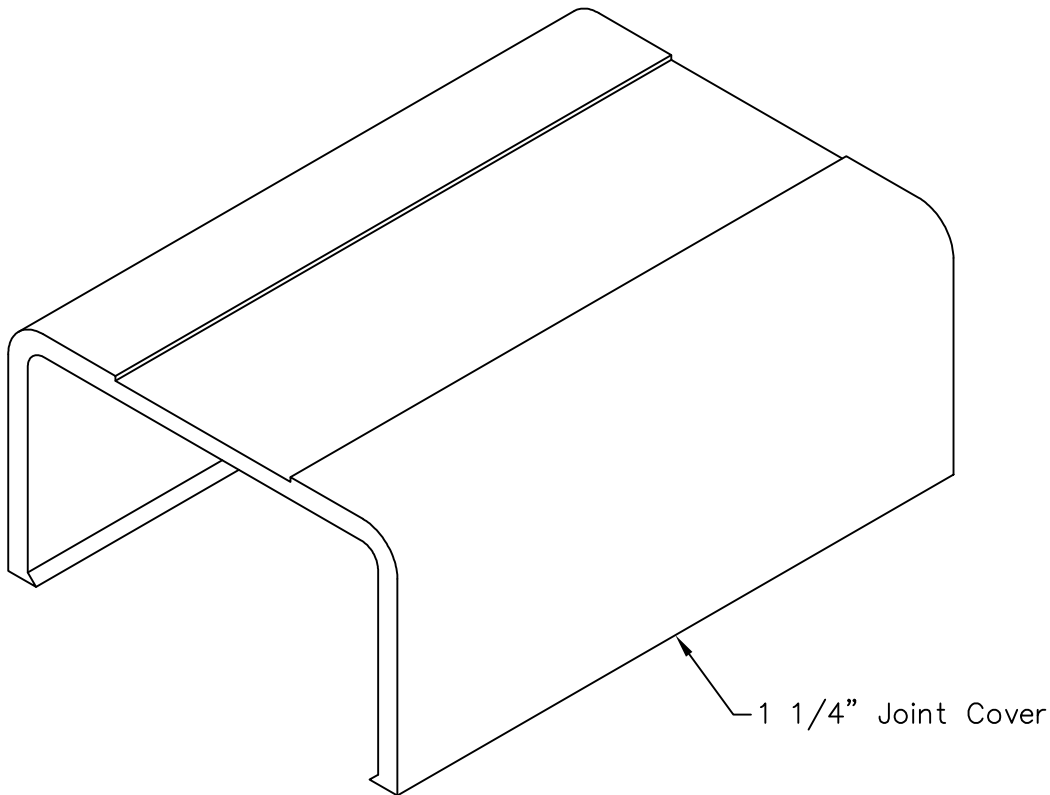

1 1/4" Joint Cover

PRODUCT SPECIFICATION

Package includes:

A. 1 1/4" Joint Cover, 1 pc

Features and Benefits:

- Designed to attach two raceway sections.
- Accommodates ICRW33R, ICRWR12S, and ICRWR128 1 1/4"W x 3/4"H raceway sections.
- Available in ivory and white.

JOINT COVER, 1 1/4"

ITEM NO.	ICRW33JCXX
DWG NO.	PSRW33JC00

REV.	A
PAGE NO.	1

CUSTOMER CARE / TECHNICAL SUPPORT * CSR@ICC.COM / 888-ASK-4-ICC (275-4422) * 2100 E. Valencia Dr, Suite D, Fullerton, CA 92831 * www.icc.com

NOTE: UNLESS OTHERWISE SPECIFIED

- 1. MATERIAL: HIGH IMPACT STYRENE
- 2. COLOR: XX: IV-IVORY & WH-WHITE

JOINT COVER, 1 1/4"

ITEM NO.	ICRW33JCXX
DWG NO.	PSRW33JC00

REV.	A
PAGE NO.	2

CUSTOMER CARE / TECHNICAL SUPPORT * CSR@ICC.COM / 888-ASK-4-ICC (275-4422) * 2100 E. Valencia Dr, Suite D, Fullerton, CA 92831 * www.icc.com