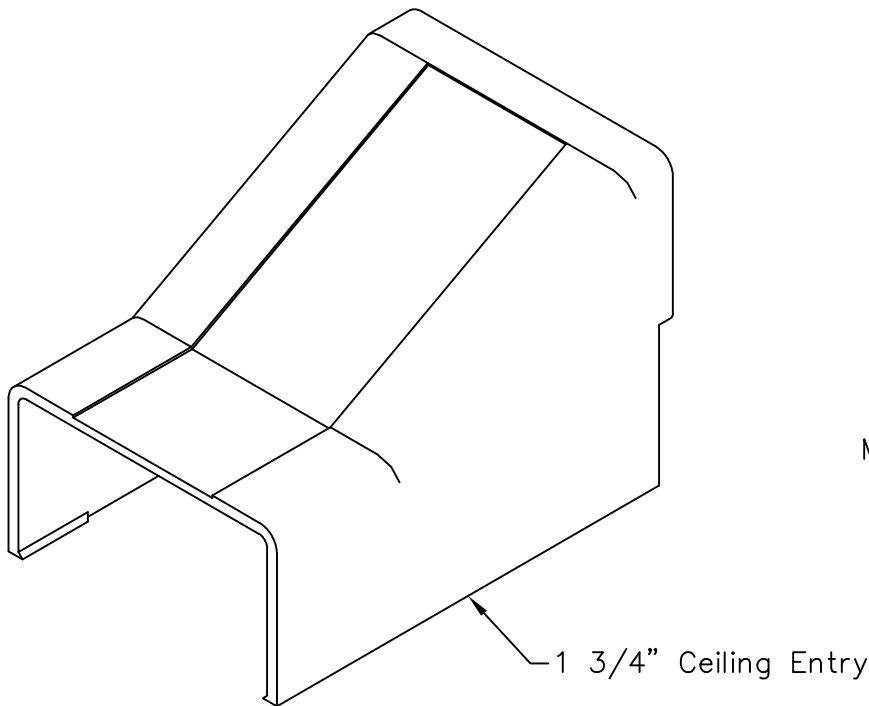

1 3/4" Ceiling Entry & Mounting Clip

PRODUCT SPECIFICATION

Package includes:

- A. 1 3/4" Ceiling Entry, 1 pc
- B. Mounting Clip, 1 pc

Features and Benefits:

- Designed to use for cables entering from the ceiling
- Accommodates ICRWR13S, ICRW44R, and ICRWR138 1 3/4"W x 1"H raceway sections
- Available in ivory and white

CEILING ENTRY & CLIP, 1 3/4"		 <i>PremiumProducts</i> <i>ProvenPerformance</i> <i>CompetitivePrices</i>	
ITEM NO.	ICRW44CMXX		REV. A
DWG NO.	PSRW44CM00		PAGE NO. 1

CUSTOMER CARE / TECHNICAL SUPPORT * CSR@ICC.COM / 888-ASK-4-ICC (275-4422) * 2100 E. Valencia Dr, Suite D, Fullerton, CA 92831 * www.icc.com

3/4" CEILING ENTRY

MOUNTING CLIP

NOTE: UNLESS OTHERWISE SPECIFIED

1. MATERIAL:
 - A. CEILING ENTRY: HIGH IMPACT STYRENE
 - B. MOUNTING CLIP: HIGH IMPACT STYRENE
2. COLOR: XX: IV-IVORY & WH-WHITE

CEILING ENTRY & CLIP, 1 3/4"			
ITEM NO.	ICRW44CMXX		REV. A
DWG NO.	PSRW44CM00	PAGE NO.	2