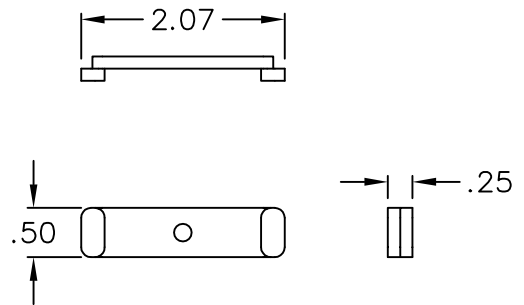

1 3/4" Ceiling Entry & Mounting Clip

PRODUCT SPECIFICATION

Package includes:

- A. 1 3/4" Ceiling Entry, 1 pc
- B. Mounting Clip, 1 pc

Features and Benefits:

- Designed to use for cables entering from the ceiling
- Accommodates ICRWR13S, ICRW44R, and ICRWR138 1 3/4"W x 1"H raceway sections
- Available in ivory and white

CEILING ENTRY & CLIP, 1 3/4"		 <i>PremiumProducts</i> <i>ProvenPerformance</i> <i>CompetitivePrices</i>	
ITEM NO.	ICRW44CMXX		REV. A
DWG NO.	PSRW44CM00		PAGE NO. 1

CUSTOMER CARE / TECHNICAL SUPPORT * CSR@ICC.COM / 888-ASK-4-ICC (275-4422) * 2100 E. Valencia Dr, Suite D, Fullerton, CA 92831 * www.icc.com

3/4" CEILING ENTRY

MOUNTING CLIP

NOTE: UNLESS OTHERWISE SPECIFIED

1. MATERIAL:
 - A. CEILING ENTRY: HIGH IMPACT STYRENE
 - B. MOUNTING CLIP: HIGH IMPACT STYRENE
2. COLOR: XX: IV-IVORY & WH-WHITE

CEILING ENTRY & CLIP, 1 3/4"			
ITEM NO.	ICRW44CMXX		REV. A
DWG NO.	PSRW44CM00	PAGE NO.	2