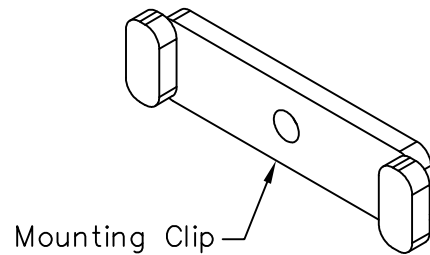

1 3/4" Ceiling Entry & Mounting Clip

PRODUCT SPECIFICATION

Package includes:

- A. 1 3/4" Ceiling Entry, 1 pc
- B. Mounting Clip, 1 pc

Features and Benefits:

- Designed to use for cables entering from the ceiling
- Accommodates ICRWR13S, ICRW44R, and ICRWR138 1 3/4"W x 1"H raceway sections
- Available in ivory and white

CEILING ENTRY & CLIP, 1 3/4"		 <i>PremiumProducts</i> <i>ProvenPerformance</i> <i>CompetitivePrices</i>	
ITEM NO.	ICRW44CMXX		REV. A
DWG NO.	PSRW44CM00		PAGE NO. 1

CUSTOMER CARE / TECHNICAL SUPPORT * CSR@ICC.COM / 888-ASK-4-ICC (275-4422) * 2100 E. Valencia Dr, Suite D, Fullerton, CA 92831 * www.icc.com

3/4" CEILING ENTRY

MOUNTING CLIP

NOTE: UNLESS OTHERWISE SPECIFIED

1. MATERIAL:
 - A. CEILING ENTRY: HIGH IMPACT STYRENE
 - B. MOUNTING CLIP: HIGH IMPACT STYRENE
2. COLOR: XX: IV-IVORY & WH-WHITE

CEILING ENTRY & CLIP, 1 3/4"			
ITEM NO.	ICRW44CMXX		REV. A
DWG NO.	PSRW44CM00	PAGE NO.	2