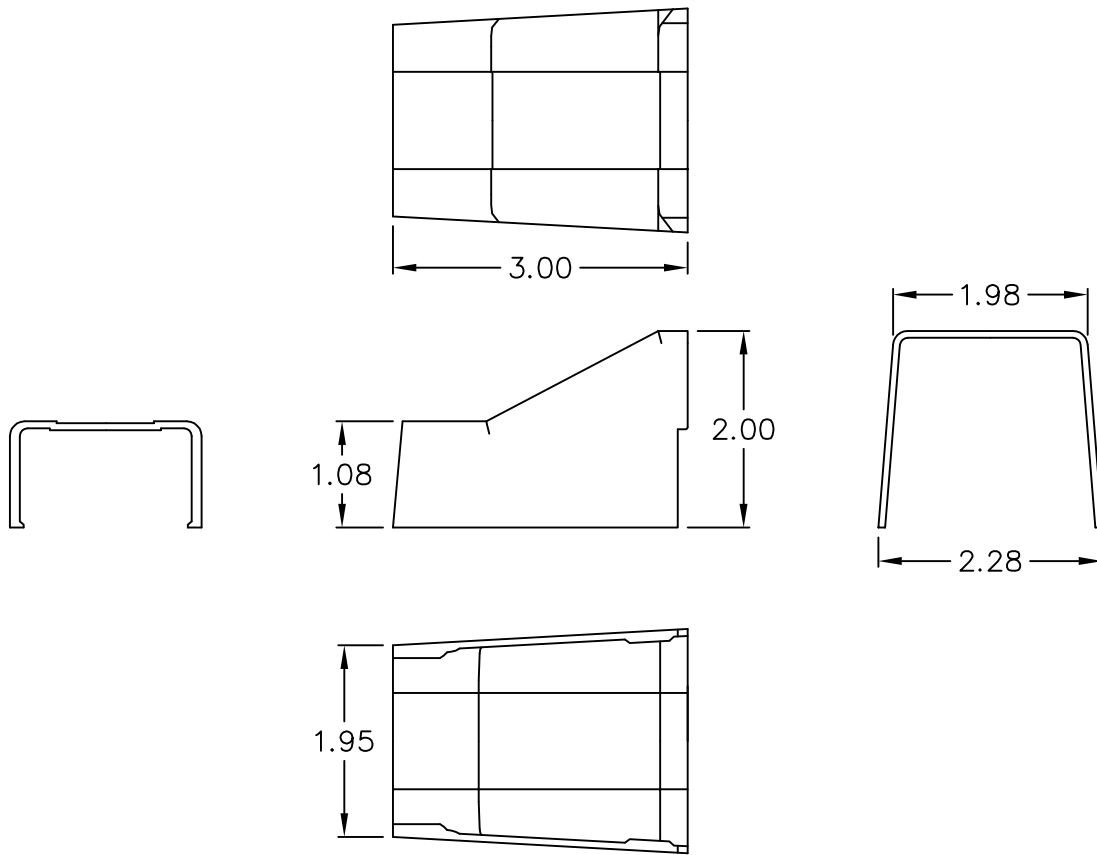

1 3/4" Ceiling Entry & Mounting Clip

PRODUCT SPECIFICATION

Package includes:

- A. 1 3/4" Ceiling Entry, 1 pc
- B. Mounting Clip, 1 pc

Features and Benefits:

- Designed to use for cables entering from the ceiling
- Accommodates ICRWR13S, ICRW44R, and ICRWR138 1 3/4"W x 1"H raceway sections
- Available in ivory and white

CEILING ENTRY & CLIP, 1 3/4"		 <i>PremiumProducts</i> <i>ProvenPerformance</i> <i>CompetitivePrices</i>	
ITEM NO.	ICRW44CMXX		REV. A
DWG NO.	PSRW44CM00		PAGE NO. 1

CUSTOMER CARE / TECHNICAL SUPPORT * CSR@ICC.COM / 888-ASK-4-ICC (275-4422) * 2100 E. Valencia Dr, Suite D, Fullerton, CA 92831 * www.icc.com

3/4" CEILING ENTRY

MOUNTING CLIP

NOTE: UNLESS OTHERWISE SPECIFIED

1. MATERIAL:
 - A. CEILING ENTRY: HIGH IMPACT STYRENE
 - B. MOUNTING CLIP: HIGH IMPACT STYRENE
2. COLOR: XX: IV-IVORY & WH-WHITE

CEILING ENTRY & CLIP, 1 3/4"			
ITEM NO.	ICRW44CMXX		REV. A
DWG NO.	PSRW44CM00	PAGE NO.	2