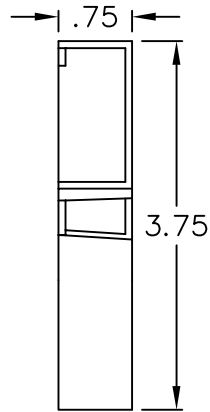

# 1 3/4" 90° Flat Elbow & Base

### Package includes:

- A. 1 3/4" Flat Elbow, 1 pc
- B. 1 3/4" Base, 1 pc

### Features and Benefits:

- Designed to allow left and right turns on raceway sections.
- Accommodates ICRWR13S, ICRW44R, and ICRWR138 1 3/4"W x 1"H raceway sections.
- Available in ivory and white.

<b>FLAT ELBOW &amp; BASE, 1 3/4"</b>		 <i>PremiumProducts</i> <i>ProvenPerformance</i> <i>CompetitivePrices</i>	
ITEM NO.	ICRW44EBXX		REV. A
DWG NO.	PSRW44EB00		PAGE NO. 1

CUSTOMER CARE / TECHNICAL SUPPORT \* CSR@ICC.COM / 888-ASK-4-ICC (275-4422) \* 2100 E. Valencia Dr, Suite D, Fullerton, CA 92831 \* www.icc.com

1 3/4" FLAT ELBOW

1 3/4" BASE

**NOTE: UNLESS OTHERWISE SPECIFIED**