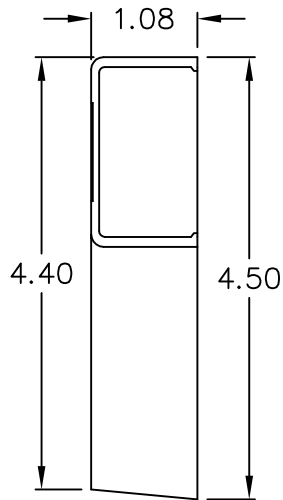

1 3/4" FLAT ELBOW