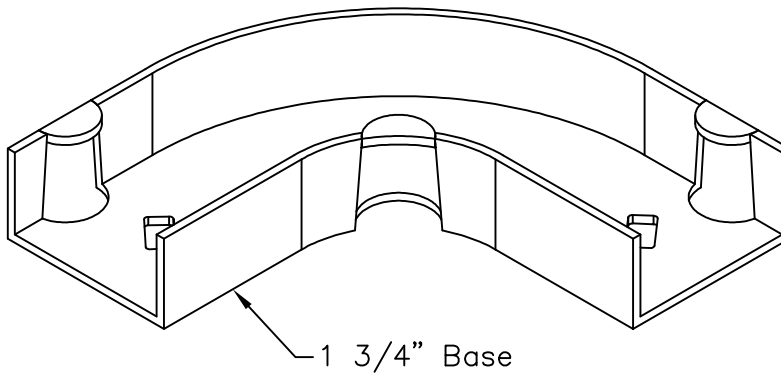

# 1 3/4" 90° Flat Elbow & Base

### Package includes:

- A. 1 3/4" Flat Elbow, 1 pc
- B. 1 3/4" Base, 1 pc

### Features and Benefits:

- Designed to allow left and right turns on raceway sections.
- Accommodates ICRWR13S, ICRW44R, and ICRWR138 1 3/4"W x 1"H raceway sections.
- Available in ivory and white.

<b>FLAT ELBOW &amp; BASE, 1 3/4"</b>		 <i>PremiumProducts</i> <i>ProvenPerformance</i> <i>CompetitivePrices</i>	
ITEM NO.	ICRW44EBXX		REV. A
DWG NO.	PSRW44EB00		PAGE NO. 1