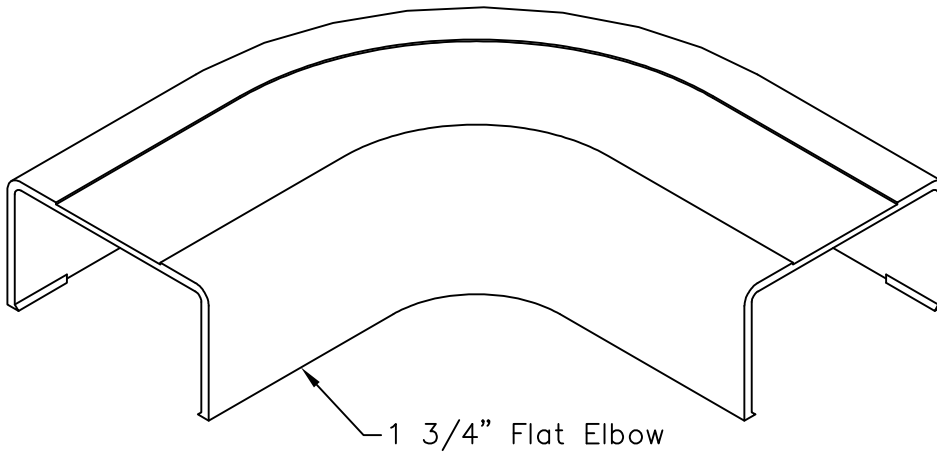

# 1 3/4" 90° Flat Elbow & Base

### Package includes:

- A. 1 3/4" Flat Elbow, 1 pc
- B. 1 3/4" Base, 1 pc

### Features and Benefits:

- Designed to allow left and right turns on raceway sections.
- Accommodates ICRWR13S, ICRW44R, and ICRWR138 1 3/4"W x 1"H raceway sections.
- Available in ivory and white.

<b>FLAT ELBOW &amp; BASE, 1 3/4"</b>		 <i>PremiumProducts</i> <i>ProvenPerformance</i> <i>CompetitivePrices</i>	
ITEM NO.	ICRW44EBXX		REV. A
DWG NO.	PSRW44EB00		PAGE NO. 1