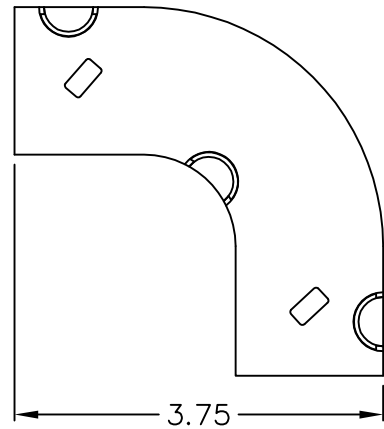

### Package includes:

- A. 1 3/4" Flat Elbow, 1 pc
- B. 1 3/4" Base, 1 pc

### Features and Benefits:

- Designed to allow left and right turns on raceway sections.
- Accommodates ICRWR13S, ICRW44R, and ICRWR138 1 3/4"W x 1"H raceway sections.
- Available in ivory and white.

<b>FLAT ELBOW &amp; BASE, 1 3/4"</b>		 <i>PremiumProducts</i> <i>ProvenPerformance</i> <i>CompetitivePrices</i>	
ITEM NO.	ICRW44EBXX		REV. A
DWG NO.	PSRW44EB00		PAGE NO. 1

CUSTOMER CARE / TECHNICAL SUPPORT \* CSR@ICC.COM / 888-ASK-4-ICC (275-4422) \* 2100 E. Valencia Dr, Suite D, Fullerton, CA 92831 \* www.icc.com

1 3/4" FLAT ELBOW

1 3/4" BASE

**NOTE: UNLESS OTHERWISE SPECIFIED**