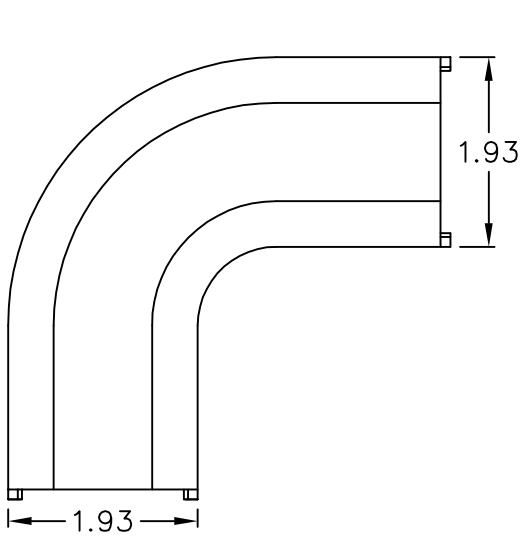

1 3/4" FLAT ELBOW