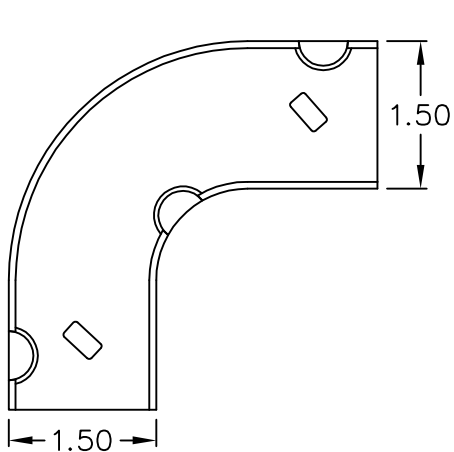

# 1 3/4" 90° Flat Elbow & Base

### Package includes:

- A. 1 3/4" Flat Elbow, 1 pc
- B. 1 3/4" Base, 1 pc

### Features and Benefits:

- Designed to allow left and right turns on raceway sections.
- Accommodates ICRWR13S, ICRW44R, and ICRWR138 1 3/4"W x 1"H raceway sections.
- Available in ivory and white.

<b>FLAT ELBOW &amp; BASE, 1 3/4"</b>		 <i>PremiumProducts</i> <i>ProvenPerformance</i> <i>CompetitivePrices</i>	
ITEM NO.	ICRW44EBXX		REV. A
DWG NO.	PSRW44EB00		PAGE NO. 1

CUSTOMER CARE / TECHNICAL SUPPORT \* CSR@ICC.COM / 888-ASK-4-ICC (275-4422) \* 2100 E. Valencia Dr, Suite D, Fullerton, CA 92831 \* www.icc.com

1 3/4" FLAT ELBOW

1 3/4" BASE

**NOTE: UNLESS OTHERWISE SPECIFIED**