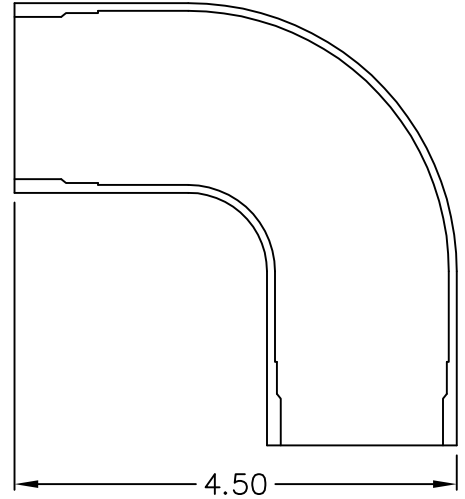

1 3/4" FLAT ELBOW