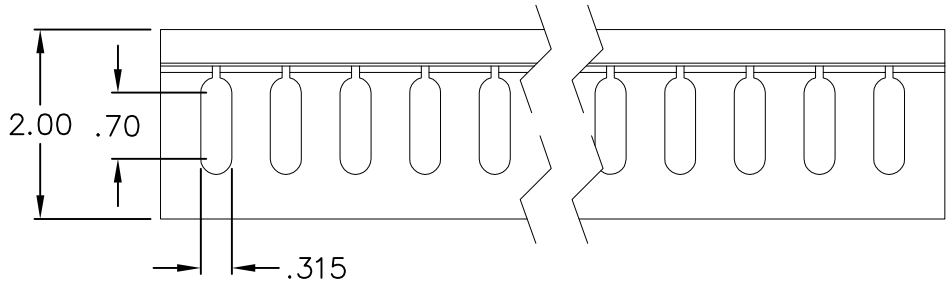

2" X 2" Slotted Wiring Duct

PRODUCT SPECIFICATION

- A. 1ft, 2" x 2" Slotted Wiring Duct
(Order by 6ft Increments)
- B. Cover

Features and Benefits:

- Designed to blend in and conceal voice, data, coax, audio, video, and fiber cables in office and residential environments.
- Pre-drilled mounting holes for easy mounting.
- Easy to cut, trim, and paint to fit virtually any decor and application layout.
- Available in black, gray, and white.
- UL Recognized.

WIRING DUCT, SLOTTED, 2' X 2'

ITEM NO.	ICRWL226XX
DWG NO.	PSRWL22600

REV.	B
PAGE NO.	1

CUSTOMER CARE / TECHNICAL SUPPORT * CSR@ICC.COM / 888-ASK-4-ICC (275-4422) * 2100 E. Valencia Dr, Suite D, Fullerton, CA 92831 * www.icc.com

NOTE: UNLESS OTHERWISE SPECIFIED

1. MATERIAL: PVC, UL94V-0
2. COLOR: XX: BK-BLACK, GY-GRAY, WH-WHITE

WIRE FILL CAPACITIES (40% FILL)						
CAT 5e	CAT 6	CAT 6A	25-PAIR	6 FIBER	1 FIBER	Coax
25	16	9	6	14	63	12

Capacities based on ICC's cable diameter

WIRING DUCT, SLOTTED, 2' X 2'		 Premium Products <i>Proven Performance</i> <i>Competitive Prices</i>	
ITEM NO.	ICRWL226XX		REV. B
DWG NO.	PSRWL22600		PAGE NO. 2