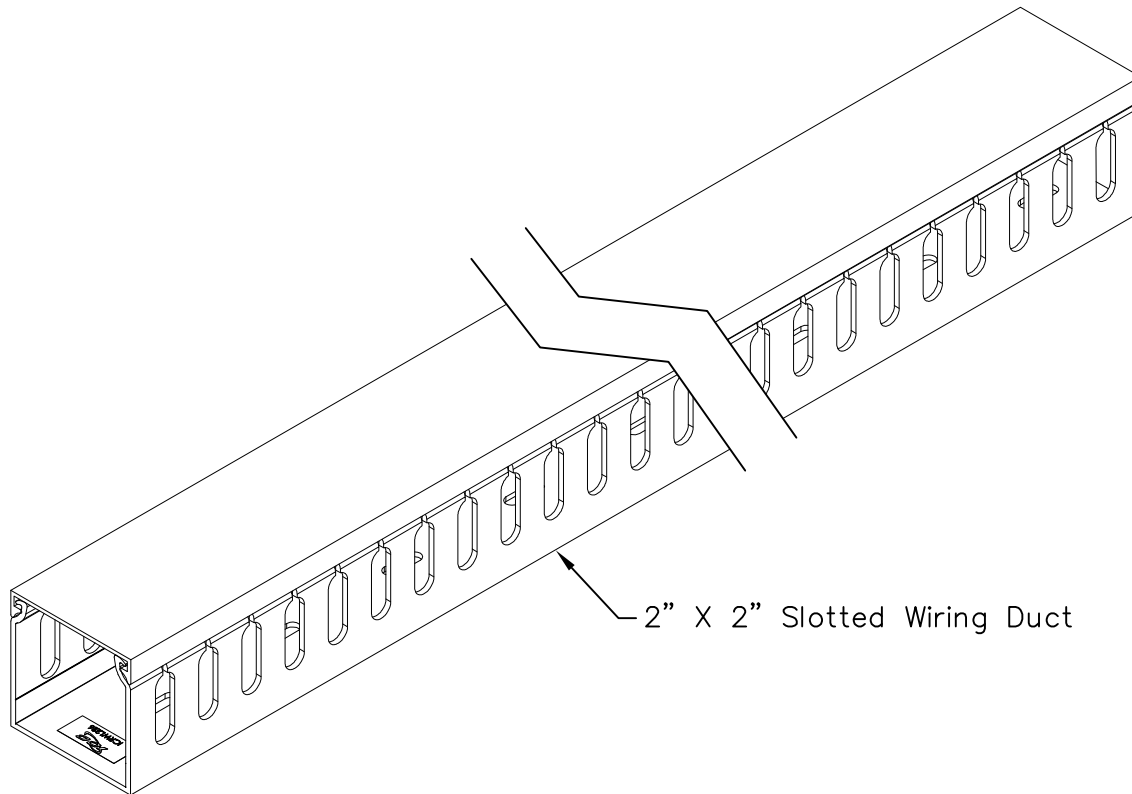

2" X 2" Slotted Wiring Duct

PRODUCT SPECIFICATION

- A. 1ft, 2" x 2" Slotted Wiring Duct
(Order by 6ft Increments)
- B. Cover

Features and Benefits:

- Designed to blend in and conceal voice, data, coax, audio, video, and fiber cables in office and residential environments.
- Pre-drilled mounting holes for easy mounting.
- Easy to cut, trim, and paint to fit virtually any decor and application layout.
- Available in black, gray, and white.
- UL Recognized.

WIRING DUCT, SLOTTED, 2' X 2'

ITEM NO.	ICRWL226XX
DWG NO.	PSRWL22600

REV.	B
PAGE NO.	1

CUSTOMER CARE / TECHNICAL SUPPORT * CSR@ICC.COM / 888-ASK-4-ICC (275-4422) * 2100 E. Valencia Dr, Suite D, Fullerton, CA 92831 * www.icc.com

NOTE: UNLESS OTHERWISE SPECIFIED

1. MATERIAL: PVC, UL94V-0
2. COLOR: XX: BK-BLACK, GY-GRAY, WH-WHITE

WIRE FILL CAPACITIES (40% FILL)						
CAT 5e	CAT 6	CAT 6A	25-PAIR	6 FIBER	1 FIBER	Coax
25	16	9	6	14	63	12

Capacities based on ICC's cable diameter

WIRING DUCT, SLOTTED, 2' X 2'		 Premium Products <i>Proven Performance</i> <i>Competitive Prices</i>	
ITEM NO.	ICRWL226XX		REV. B
DWG NO.	PSRWL22600		PAGE NO. 2