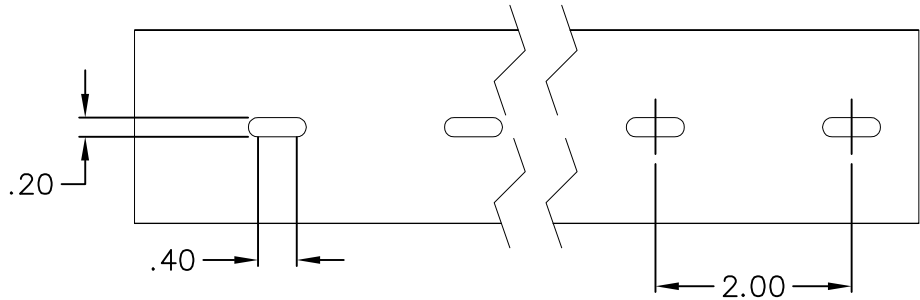

2" X 2" Slotted Wiring Duct

PRODUCT SPECIFICATION

- A. 1ft, 2" x 2" Slotted Wiring Duct
(Order by 6ft Increments)
- B. Cover

Features and Benefits:

- Designed to blend in and conceal voice, data, coax, audio, video, and fiber cables in office and residential environments.
- Pre-drilled mounting holes for easy mounting.
- Easy to cut, trim, and paint to fit virtually any decor and application layout.
- Available in black, gray, and white.
- UL Recognized.

WIRING DUCT, SLOTTED, 2' X 2'

ITEM NO.	ICRWL226XX
DWG NO.	PSRWL22600

REV.	B
PAGE NO.	1

CUSTOMER CARE / TECHNICAL SUPPORT * CSR@ICC.COM / 888-ASK-4-ICC (275-4422) * 2100 E. Valencia Dr, Suite D, Fullerton, CA 92831 * www.icc.com

NOTE: UNLESS OTHERWISE SPECIFIED

1. MATERIAL: PVC, UL94V-0
2. COLOR: XX: BK-BLACK, GY-GRAY, WH-WHITE

WIRE FILL CAPACITIES (40% FILL)						
CAT 5e	CAT 6	CAT 6A	25-PAIR	6 FIBER	1 FIBER	Coax
25	16	9	6	14	63	12

Capacities based on ICC's cable diameter

WIRING DUCT, SLOTTED, 2' X 2'		 Premium Products <i>Proven Performance</i> <i>Competitive Prices</i>	
ITEM NO.	ICRWL226XX		REV. B
DWG NO.	PSRWL22600		PAGE NO. 2