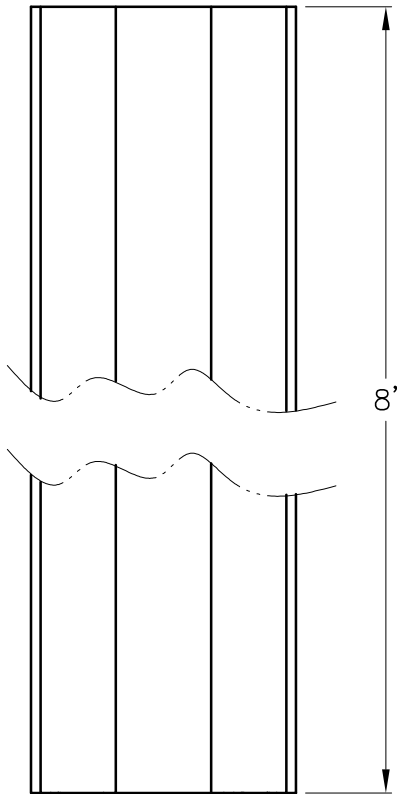

# 1 1/4"W x 3/4"H x 8'L Raceway

### Package includes:

- A. 1 1/4"W x 3/4"H x 8'L Raceway, 1 pc
- B. Installation Instructions, 1 sheet

### RACEWAY, 1 1/4"W X 3/4"H X 8'L

ITEM NO.	ICRW33R8XX
DWG NO.	PSRW33R800

REV.	A
PAGE NO.	1

CUSTOMER CARE / TECHNICAL SUPPORT \* CSR@ICC.COM / 888-ASK-4-ICC (275-4422) \* 14700 Alondra Blvd., La Mirada, CA 90638 \* www.icc.com

**NOTE: UNLESS OTHERWISE SPECIFIED**

- 1. MATERIAL: PVC, UL 94V-0
- 2. COLOR: XX: IV-IVORY & WH-WHITE

<b>RACEWAY, 1 1/4"W X 3/4"H X 8'L</b>		
ITEM NO.	ICRW33R8XX	
DWG NO.	PSRW33R800	PAGE NO. 2

CUSTOMER CARE / TECHNICAL SUPPORT \* CSR@ICC.COM / 888-ASK-4-ICC (275-4422) \* 14700 Alondra Blvd., La Mirada, CA 90638 \* www.icc.com