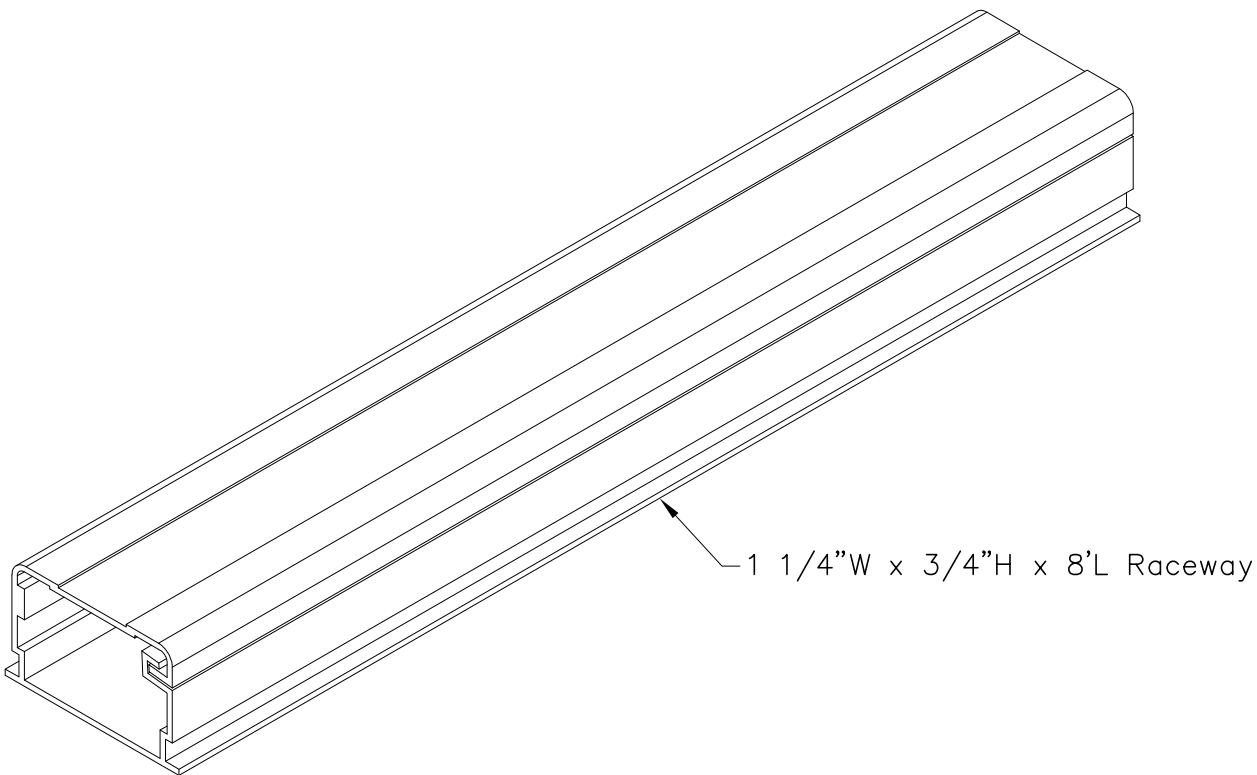

# 1 1/4"W x 3/4"H x 8'L Raceway

### Package includes:

- A. 1 1/4"W x 3/4"H x 8'L Raceway, 1 pc
- B. Installation Instructions, 1 sheet

### Features and Benefits:

- Designed to blend in and conceal voice, data, coax, audio, video, and fiber cables in office and residential environments.
- Integrated one piece latching system provides a simple and quick install.
- Adhesive backing allows a secure and permanent placement.
- Easy to cut, trim, and paint to fit virtually any decor and application layout.
- Accommodates a wide variety of outlet boxes including IC108SB Elite surface mount boxes, IC108MMB multi-media boxes, IC107M mounting boxes, and ICACSMB junction boxes.
- Used with ICACSTPE60 raceway cutting tool.
- Available in ivory and white.
- Installation instructions.

**NOTE: UNLESS OTHERWISE SPECIFIED**

- 1. MATERIAL: PVC, UL 94V-0
- 2. COLOR: XX: IV-IVORY & WH-WHITE

<b>RACEWAY, 1 1/4"W X 3/4"H X 8'L</b>		
ITEM NO.	ICRW33R8XX	
DWG NO.	PSRW33R800	PAGE NO. 2

CUSTOMER CARE / TECHNICAL SUPPORT \* CSR@ICC.COM / 888-ASK-4-ICC (275-4422) \* 14700 Alondra Blvd., La Mirada, CA 90638 \* www.icc.com