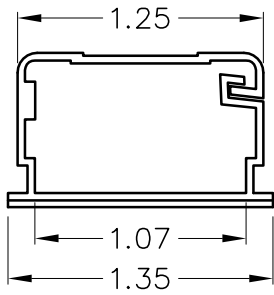

### Package includes:

- A. 1 1/4"W x 3/4"H x 8'L Raceway, 1 pc
- B. Installation Instructions, 1 sheet

### Features and Benefits:

- Designed to blend in and conceal voice, data, coax, audio, video, and fiber cables in office and residential environments.
- Integrated one piece latching system provides a simple and quick install.
- Adhesive backing allows a secure and permanent placement.
- Easy to cut, trim, and paint to fit virtually any decor and application layout.
- Accommodates a wide variety of outlet boxes including IC108SB Elite surface mount boxes, IC108MMB multi-media boxes, IC107M mounting boxes, and ICACSMB junction boxes.
- Used with ICACSTPE60 raceway cutting tool.
- Available in ivory and white.
- Installation instructions.

### RACEWAY, 1 1/4"W X 3/4"H X 8'L

ITEM NO.	ICRW33R8XX
DWG NO.	PSRW33R800

REV.	A
PAGE NO.	1

CUSTOMER CARE / TECHNICAL SUPPORT \* CSR@ICC.COM / 888-ASK-4-ICC (275-4422) \* 14700 Alondra Blvd., La Mirada, CA 90638 \* www.icc.com

**NOTE: UNLESS OTHERWISE SPECIFIED**

- 1. MATERIAL: PVC, UL 94V-0
- 2. COLOR: XX: IV-IVORY & WH-WHITE

<b>RACEWAY, 1 1/4"W X 3/4"H X 8'L</b>		
ITEM NO.	ICRW33R8XX	
DWG NO.	PSRW33R800	PAGE NO. 2

CUSTOMER CARE / TECHNICAL SUPPORT \* CSR@ICC.COM / 888-ASK-4-ICC (275-4422) \* 14700 Alondra Blvd., La Mirada, CA 90638 \* www.icc.com