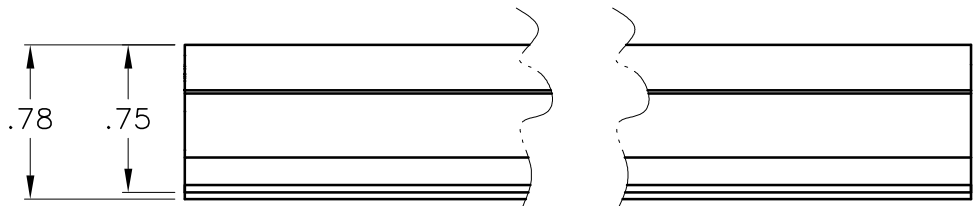

### RACEWAY, 1 1/4"W X 3/4"H X 8'L

ITEM NO.	ICRW33R8XX
DWG NO.	PSRW33R800

REV.	A
PAGE NO.	1

CUSTOMER CARE / TECHNICAL SUPPORT \* CSR@ICC.COM / 888-ASK-4-ICC (275-4422) \* 14700 Alondra Blvd., La Mirada, CA 90638 \* www.icc.com

**NOTE: UNLESS OTHERWISE SPECIFIED**

- 1. MATERIAL: PVC, UL 94V-0
- 2. COLOR: XX: IV-IVORY & WH-WHITE

<b>RACEWAY, 1 1/4"W X 3/4"H X 8'L</b>		
ITEM NO.	ICRW33R8XX	
DWG NO.	PSRW33R800	PAGE NO. 2

CUSTOMER CARE / TECHNICAL SUPPORT \* CSR@ICC.COM / 888-ASK-4-ICC (275-4422) \* 14700 Alondra Blvd., La Mirada, CA 90638 \* www.icc.com