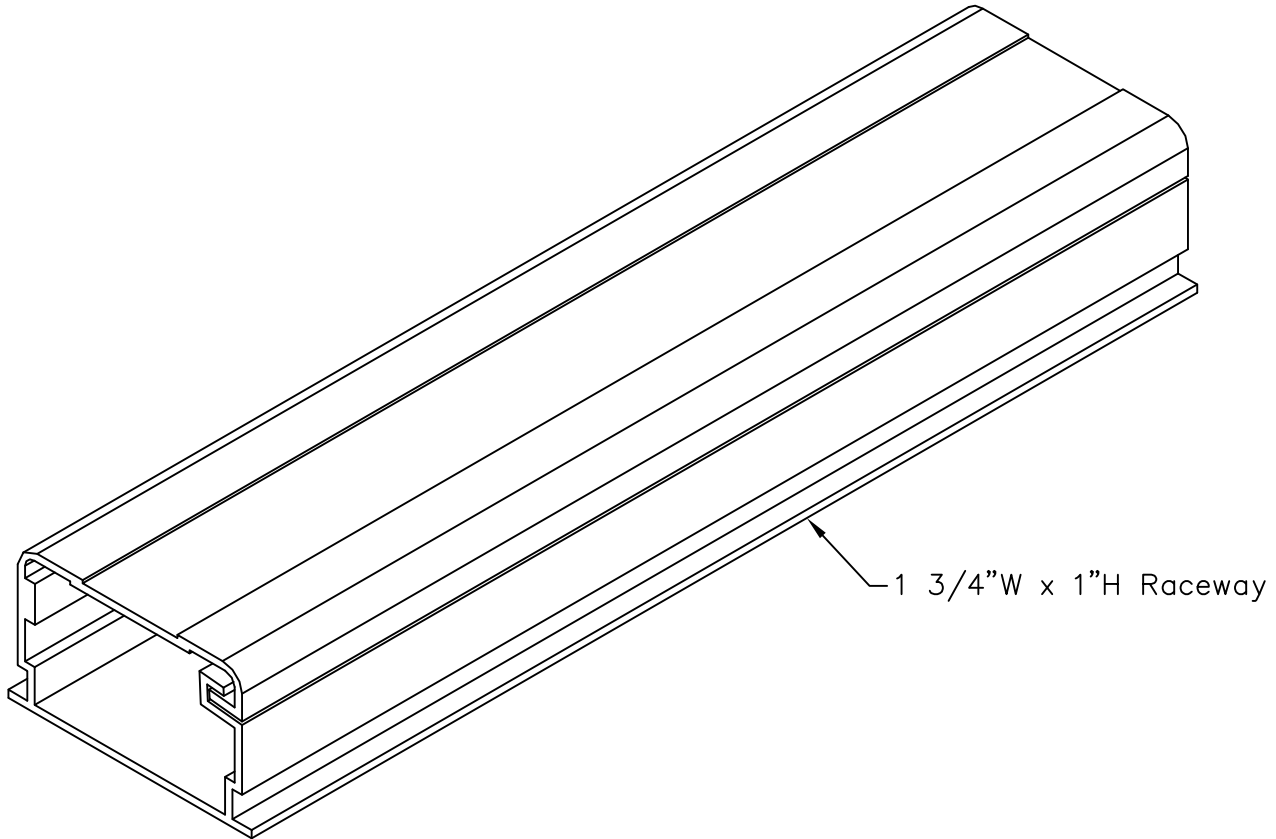

# 1 3/4"W x 1"H Raceway

### Package includes:

- A. 1ft, 1 3/4"W x 1"H Raceway  
(Ordered by 8ft Increments)
- B. Installation Instructions, 1 sheet

### Features and Benefits:

- Designed to blend in and conceal voice, data, coax, audio, video, and fiber cables in office and residential environments
- Integrated one piece latching system provides a simple and quick install
- Adhesive backing allows a secure and permanent placement
- Easy to cut, trim, and paint to fit virtually any decor and application layout
- Accommodates a wide variety of outlet boxes including IC108SB Elite surface mount boxes, IC108MMB multi-media boxes, IC107M mounting boxes, and ICACSMB junction boxes
- Used with ICACSTPE60 raceway cutting tool
- Available in Ivory and white

**NOTE: UNLESS OTHERWISE SPECIFIED**

1. MATERIAL: PVC, UL 94V-0
2. COLOR: XX: IV-IVORY & WH-WHITE

<b>RACEWAY, 1 3/4"W X 1"H X 8'L, 160'/BX</b>		 <i>PremiumProducts</i> <i>ProvenPerformance</i> <i>CompetitivePrices</i>	
ITEM NO.	ICRWR138XX		REV. A
DWG NO.	PSRWR13800		PAGE NO. 2