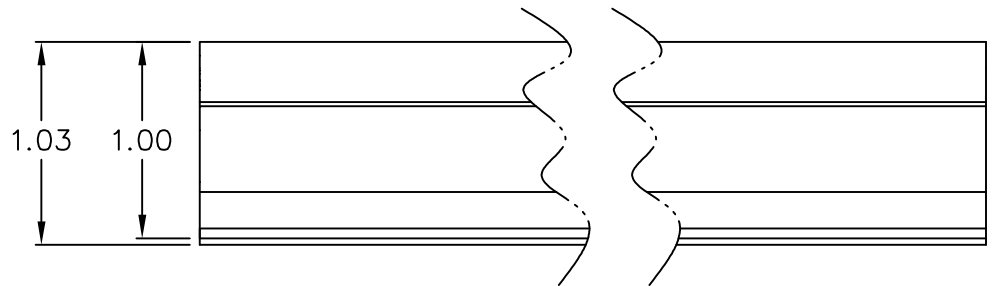

**NOTE: UNLESS OTHERWISE SPECIFIED**

1. MATERIAL: PVC, UL 94V-0
2. COLOR: XX: IV-IVORY & WH-WHITE

<b>RACEWAY, 1 3/4"W X 1"H X 8'L, 160'/BX</b>		 <i>PremiumProducts</i> <i>ProvenPerformance</i> <i>CompetitivePrices</i>	
ITEM NO.	ICRWR138XX		REV. A
DWG NO.	PSRWR13800		PAGE NO. 2