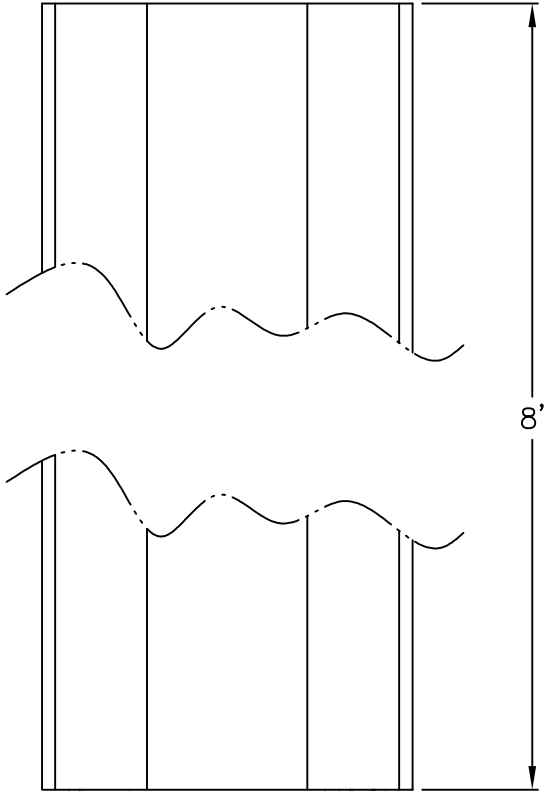

### Package includes:

- A. 1ft, 1 3/4"W x 1"H Raceway  
(Ordered by 8ft Increments)
- B. Installation Instructions, 1 sheet

### Features and Benefits:

- Designed to blend in and conceal voice, data, coax, audio, video, and fiber cables in office and residential environments
- Integrated one piece latching system provides a simple and quick install
- Adhesive backing allows a secure and permanent placement
- Easy to cut, trim, and paint to fit virtually any decor and application layout
- Accommodates a wide variety of outlet boxes including IC108SB Elite surface mount boxes, IC108MMB multi-media boxes, IC107M mounting boxes, and ICACSMB junction boxes
- Used with ICACSTPE60 raceway cutting tool
- Available in Ivory and white

### RACEWAY, 1 3/4"W X 1"H X 8'L, 160'/BX

ITEM NO.	ICRWR138XX
DWG NO.	PSRWR13800

REV.	A
PAGE NO.	1

CUSTOMER CARE / TECHNICAL SUPPORT \* CSR@ICC.COM / 888-ASK-4-ICC (275-4422) \* 14700 Alondra Blvd., La Mirada, CA 90638 \* www.icc.com

**NOTE: UNLESS OTHERWISE SPECIFIED**

1. MATERIAL: PVC, UL 94V-0
2. COLOR: XX: IV-IVORY & WH-WHITE

<b>RACEWAY, 1 3/4"W X 1"H X 8'L, 160'/BX</b>		 <i>PremiumProducts</i> <i>ProvenPerformance</i> <i>CompetitivePrices</i>	
ITEM NO.	ICRWR138XX		REV. A
DWG NO.	PSRWR13800		PAGE NO. 2