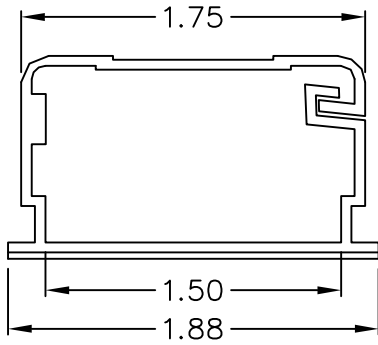

### Package includes:

- A. 1ft, 1 3/4"W x 1"H Raceway  
(Ordered by 8ft Increments)
- B. Installation Instructions, 1 sheet

### RACEWAY, 1 3/4"W X 1"H X 8'L, 160'/BX

ITEM NO.	ICRWR138XX
DWG NO.	PSRWR13800

REV.	A
PAGE NO.	1

CUSTOMER CARE / TECHNICAL SUPPORT \* CSR@ICC.COM / 888-ASK-4-ICC (275-4422) \* 14700 Alondra Blvd., La Mirada, CA 90638 \* www.icc.com

**NOTE: UNLESS OTHERWISE SPECIFIED**

1. MATERIAL: PVC, UL 94V-0
2. COLOR: XX: IV-IVORY & WH-WHITE

<b>RACEWAY, 1 3/4"W X 1"H X 8'L, 160'/BX</b>		 <i>PremiumProducts</i> <i>ProvenPerformance</i> <i>CompetitivePrices</i>	
ITEM NO.	ICRWR138XX		REV. A
DWG NO.	PSRWR13800		PAGE NO. 2