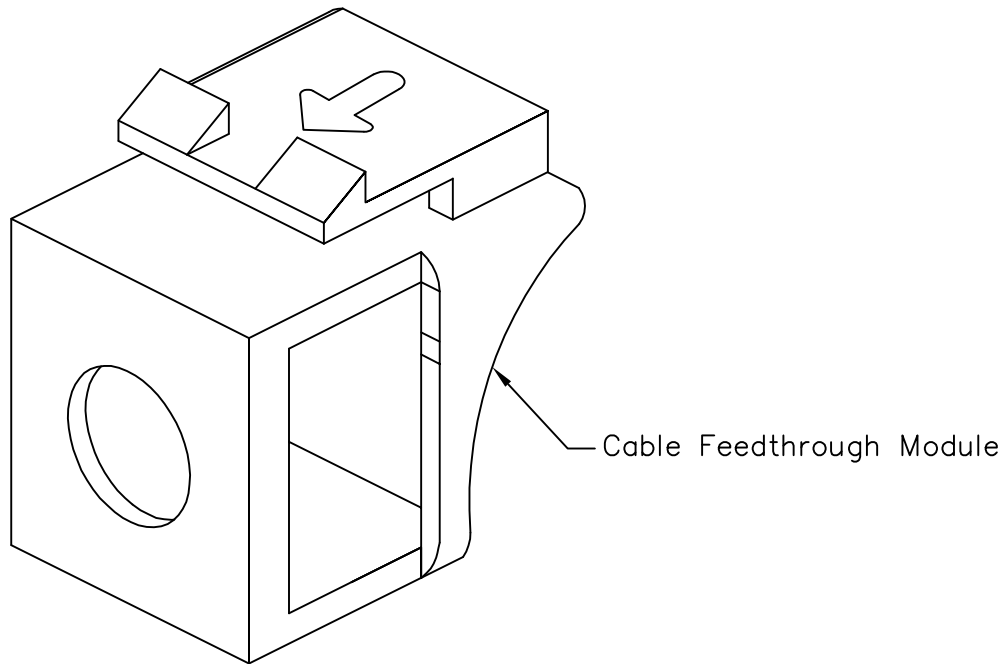

Blank Cable Feedthrough Module

PRODUCT SPECIFICATION

Package includes:

A. Cable Feedthrough Module, 10 pcs

Features and Benefits:

- Allows coax cable to pass cleanly through the faceplate
- Compatible with all IC107 faceplates, inserts, surface mount boxes, and blank patch panels
- Compatible with all IC108 furniture faceplates, bezels, and surface mount boxes
- Available in almond, gray, ivory, and white
- ANSI/TIA-568-C and UL 1863 compliant

MODULE, CABLE FEEDTHROUGH, 10 PK

ITEM NO. IC107BN2XX
DWG NO. PS107BN200

REV. B
PAGE NO. 1

CUSTOMER CARE / TECHNICAL SUPPORT * CSR@ICC.COM / 888-ASK-4-ICC (275-4422) * 2100 E. Valencia Dr, Suite D, Fullerton, CA 92831 * www.icc.com

NOTE: UNLESS OTHERWISE SPECIFIED

- 1. MATERIAL: ABS, UL 94V-0
- 2. COLOR: XX: AL-ALMOND, GY-GRAY, IV-IVORY, & WH-WHITE

UL US FILE NO. 125268

MODULE, CABLE FEEDTHROUGH, 10 PK			
ITEM NO.	IC107BN2XX		REV. B
DWG NO.	PS107BN200		PAGE NO. 2