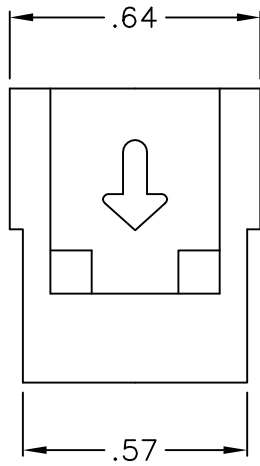

Blank Cable Feedthrough Module

PRODUCT SPECIFICATION

Package includes:

A. Cable Feedthrough Module, 10 pcs

Features and Benefits:

- Allows coax cable to pass cleanly through the faceplate
- Compatible with all IC107 faceplates, inserts, surface mount boxes, and blank patch panels
- Compatible with all IC108 furniture faceplates, bezels, and surface mount boxes
- Available in almond, gray, ivory, and white
- ANSI/TIA-568-C and UL 1863 compliant

MODULE, CABLE FEEDTHROUGH, 10 PK

ITEM NO. IC107BN2XX
DWG NO. PS107BN200

REV. B
PAGE NO. 1

CUSTOMER CARE / TECHNICAL SUPPORT * CSR@ICC.COM / 888-ASK-4-ICC (275-4422) * 2100 E. Valencia Dr, Suite D, Fullerton, CA 92831 * www.icc.com

NOTE: UNLESS OTHERWISE SPECIFIED

- 1. MATERIAL: ABS, UL 94V-0
- 2. COLOR: XX: AL-ALMOND, GY-GRAY, IV-IVORY, & WH-WHITE

UL US FILE NO. 125268

MODULE, CABLE FEEDTHROUGH, 10 PK			
ITEM NO.	IC107BN2XX		REV. B
DWG NO.	PS107BN200		PAGE NO. 2