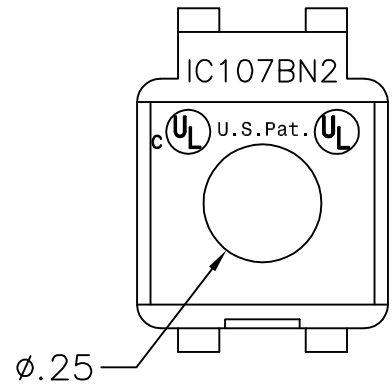

Blank Cable Feedthrough Module

PRODUCT SPECIFICATION

Package includes:

A. Cable Feedthrough Module, 10 pcs

Features and Benefits:

- Allows coax cable to pass cleanly through the faceplate
- Compatible with all IC107 faceplates, inserts, surface mount boxes, and blank patch panels
- Compatible with all IC108 furniture faceplates, bezels, and surface mount boxes
- Available in almond, gray, ivory, and white
- ANSI/TIA-568-C and UL 1863 compliant

MODULE, CABLE FEEDTHROUGH, 10 PK

ITEM NO. IC107BN2XX
DWG NO. PS107BN200

REV. B
PAGE NO. 1

CUSTOMER CARE / TECHNICAL SUPPORT * CSR@ICC.COM / 888-ASK-4-ICC (275-4422) * 2100 E. Valencia Dr, Suite D, Fullerton, CA 92831 * www.icc.com

NOTE: UNLESS OTHERWISE SPECIFIED

- 1. MATERIAL: ABS, UL 94V-0
- 2. COLOR: XX: AL-ALMOND, GY-GRAY, IV-IVORY, & WH-WHITE

UL US FILE NO. 125268

MODULE, CABLE FEEDTHROUGH, 10 PK			
ITEM NO.	IC107BN2XX		REV. B
DWG NO.	PS107BN200		PAGE NO. 2