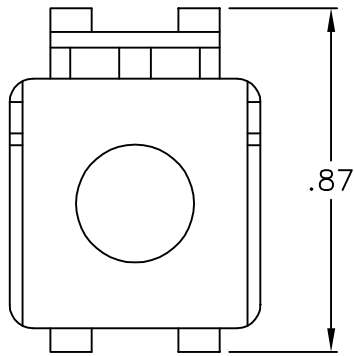

Blank Cable Feedthrough Module

PRODUCT SPECIFICATION

Package includes:

A. Cable Feedthrough Module, 10 pcs

Features and Benefits:

- Allows coax cable to pass cleanly through the faceplate
- Compatible with all IC107 faceplates, inserts, surface mount boxes, and blank patch panels
- Compatible with all IC108 furniture faceplates, bezels, and surface mount boxes
- Available in almond, gray, ivory, and white
- ANSI/TIA-568-C and UL 1863 compliant

MODULE, CABLE FEEDTHROUGH, 10 PK

ITEM NO. IC107BN2XX
DWG NO. PS107BN200

REV. B
PAGE NO. 1

CUSTOMER CARE / TECHNICAL SUPPORT * CSR@ICC.COM / 888-ASK-4-ICC (275-4422) * 2100 E. Valencia Dr, Suite D, Fullerton, CA 92831 * www.icc.com

NOTE: UNLESS OTHERWISE SPECIFIED

- 1. MATERIAL: ABS, UL 94V-0
- 2. COLOR: XX: AL-ALMOND, GY-GRAY, IV-IVORY, & WH-WHITE

UL US FILE NO. 125268

MODULE, CABLE FEEDTHROUGH, 10 PK			
ITEM NO.	IC107BN2XX		REV. B
DWG NO.	PS107BN200		PAGE NO. 2