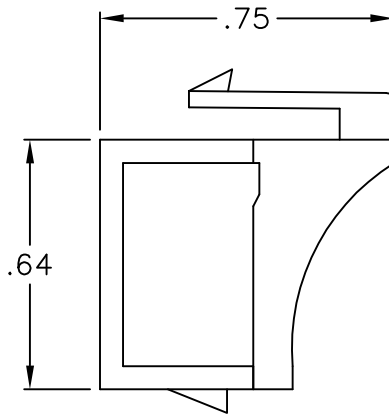

Blank Cable Feedthrough Module

PRODUCT SPECIFICATION

Package includes:

A. Cable Feedthrough Module, 10 pcs

Features and Benefits:

- Allows coax cable to pass cleanly through the faceplate
- Compatible with all IC107 faceplates, inserts, surface mount boxes, and blank patch panels
- Compatible with all IC108 furniture faceplates, bezels, and surface mount boxes
- Available in almond, gray, ivory, and white
- ANSI/TIA-568-C and UL 1863 compliant

MODULE, CABLE FEEDTHROUGH, 10 PK

ITEM NO. IC107BN2XX
DWG NO. PS107BN200

REV. B
PAGE NO. 1

CUSTOMER CARE / TECHNICAL SUPPORT * CSR@ICC.COM / 888-ASK-4-ICC (275-4422) * 2100 E. Valencia Dr, Suite D, Fullerton, CA 92831 * www.icc.com

NOTE: UNLESS OTHERWISE SPECIFIED

- 1. MATERIAL: ABS, UL 94V-0
- 2. COLOR: XX: AL-ALMOND, GY-GRAY, IV-IVORY, & WH-WHITE

UL US FILE NO. 125268

MODULE, CABLE FEEDTHROUGH, 10 PK			
ITEM NO.	IC107BN2XX		REV. B
DWG NO.	PS107BN200		PAGE NO. 2