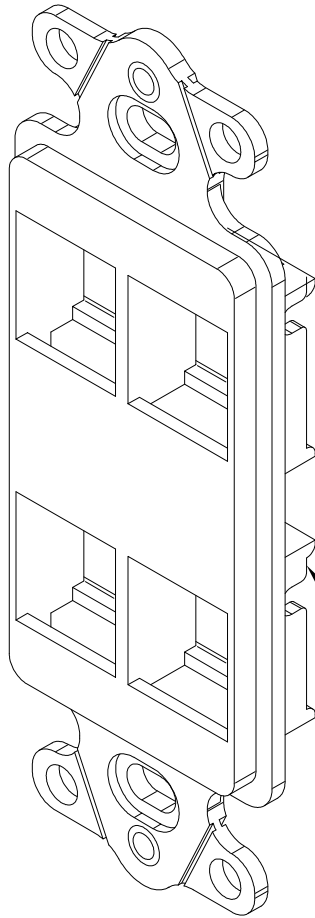

4-Port High Density Decorex Insert

PRODUCT SPECIFICATION

Package includes:

- A. 4-Port HD Decorex Insert, 1 pc
- B. #6-32 x 3/4" Pan Head Machine Screw, 2 pcs

4-Port HD Decorex Insert

Features and Benefits:

- Designed to support the distribution of voice, data, and other communication needs with contemporary styling for commercial or residential applications
- Ideal for use in high density applications with more connectivity in less space
- Fits standard NEMA electrical boxes
- Rugged and durable construction
- Designed for a consistent look with standard decorator style faceplates
- Compatible with all IC107 Decorex faceplates
- Accommodates a wide variety of easy to snap-in modules, providing configuration flexibility
- Compatible with all IC107 HD modules
- Available in almond, black, ivory, and white
- ANSI/TIA-568-C and UL 1863 compliant

INSERT, DECOREX, HD, 4-PORT

ITEM NO.	IC107DI4XX
DWG NO.	PS107DI400

REV.	A
PAGE NO.	1

CUSTOMER CARE / TECHNICAL SUPPORT * CSR@ICC.COM / 888-ASK-4-ICC (275-4422) * 2100 E. Valencia Dr, Suite D, Fullerton, CA 92831 * www.icc.com

NOTE: UNLESS OTHERWISE SPECIFIED

1. MATERIAL: ABS, UL 94V-0
2. FINISH: GLOSSY
3. COLOR: XX: AL-ALMOND, BK-BLACK, IV-IVORY & WH-WHITE

UL US FILE NO. 125268

INSERT, DECOREX, HD, 4-PORT		 ICC <i>Premium Products</i> <i>Proven Performance</i> <i>Competitive Prices</i>	
ITEM NO.	IC107DI4XX		REV. A
DWG NO.	PS107DI400		PAGE NO. 2