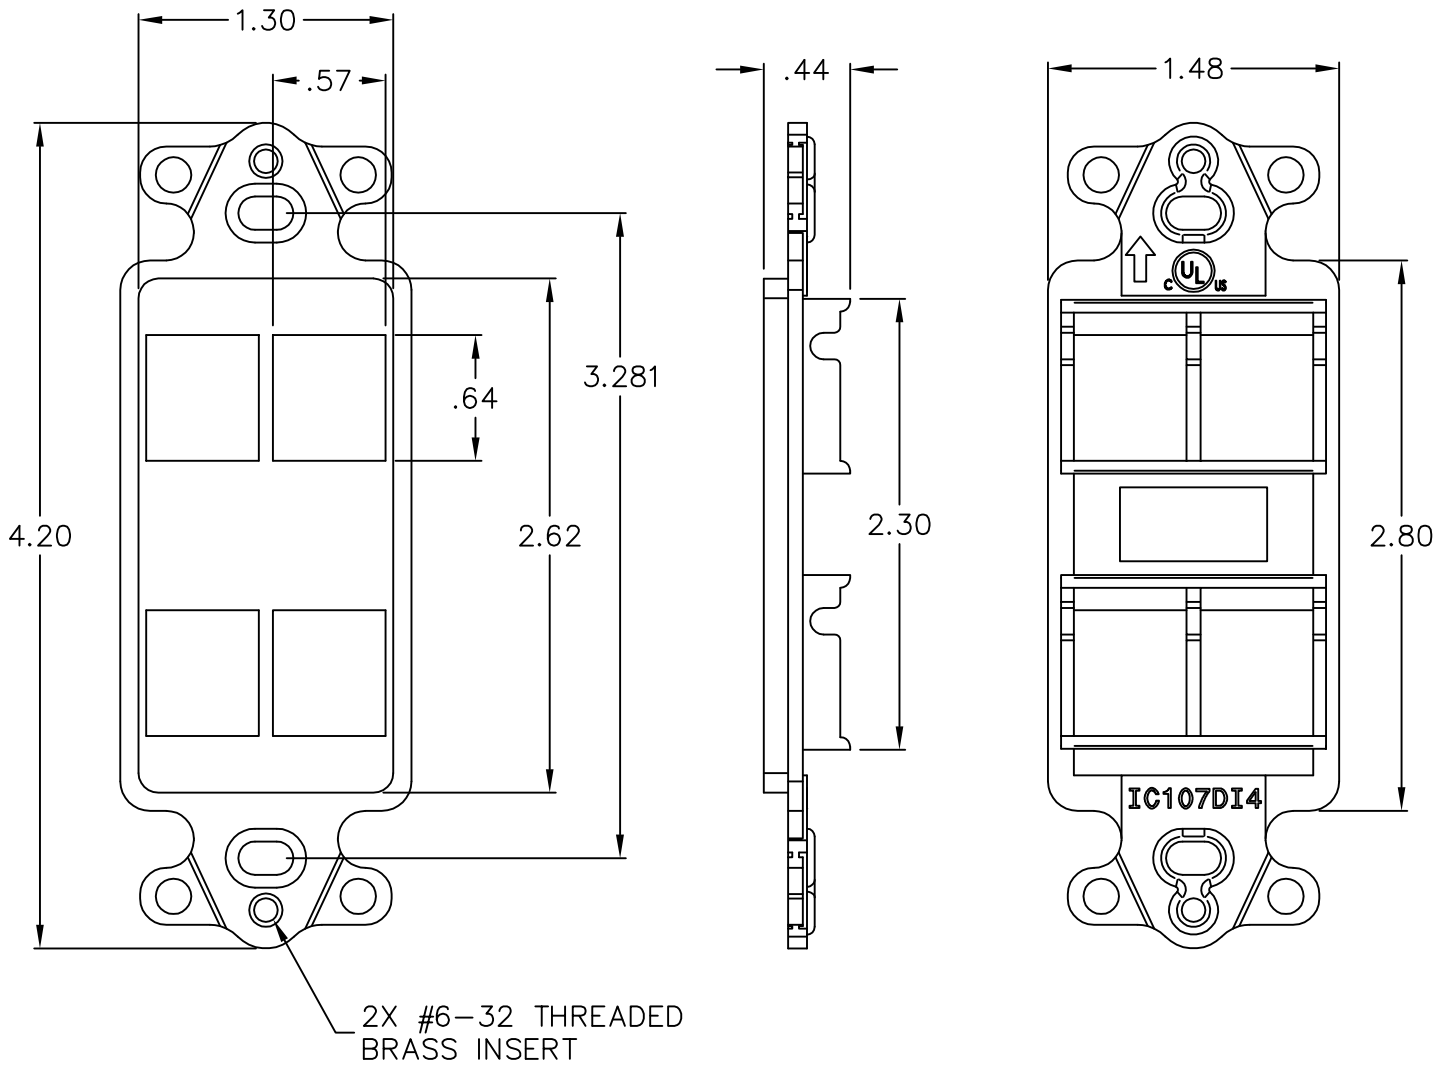

4-Port High Density Decorex Insert

PRODUCT SPECIFICATION

Package includes:

- A. 4-Port HD Decorex Insert, 1 pc
- B. #6-32 x 3/4" Pan Head Machine Screw, 2 pcs

4-Port HD Decorex Insert

Features and Benefits:

- Designed to support the distribution of voice, data, and other communication needs with contemporary styling for commercial or residential applications
- Ideal for use in high density applications with more connectivity in less space
- Fits standard NEMA electrical boxes
- Rugged and durable construction
- Designed for a consistent look with standard decorator style faceplates
- Compatible with all IC107 Decorex faceplates
- Accommodates a wide variety of easy to snap-in modules, providing configuration flexibility
- Compatible with all IC107 HD modules
- Available in almond, black, ivory, and white
- ANSI/TIA-568-C and UL 1863 compliant

INSERT, DECOREX, HD, 4-PORT

ITEM NO.	IC107DI4XX
DWG NO.	PS107DI400

REV.	A
PAGE NO.	1

CUSTOMER CARE / TECHNICAL SUPPORT * CSR@ICC.COM / 888-ASK-4-ICC (275-4422) * 2100 E. Valencia Dr, Suite D, Fullerton, CA 92831 * www.icc.com

NOTE: UNLESS OTHERWISE SPECIFIED

1. MATERIAL: ABS, UL 94V-0
2. FINISH: GLOSSY
3. COLOR: XX: AL-ALMOND, BK-BLACK, IV-IVORY & WH-WHITE

UL US FILE NO. 125268

INSERT, DECOREX, HD, 4-PORT		 ICC <i>Premium Products</i> <i>Proven Performance</i> <i>Competitive Prices</i>	
ITEM NO.	IC107DI4XX		REV. A
DWG NO.	PS107DI400		PAGE NO. 2