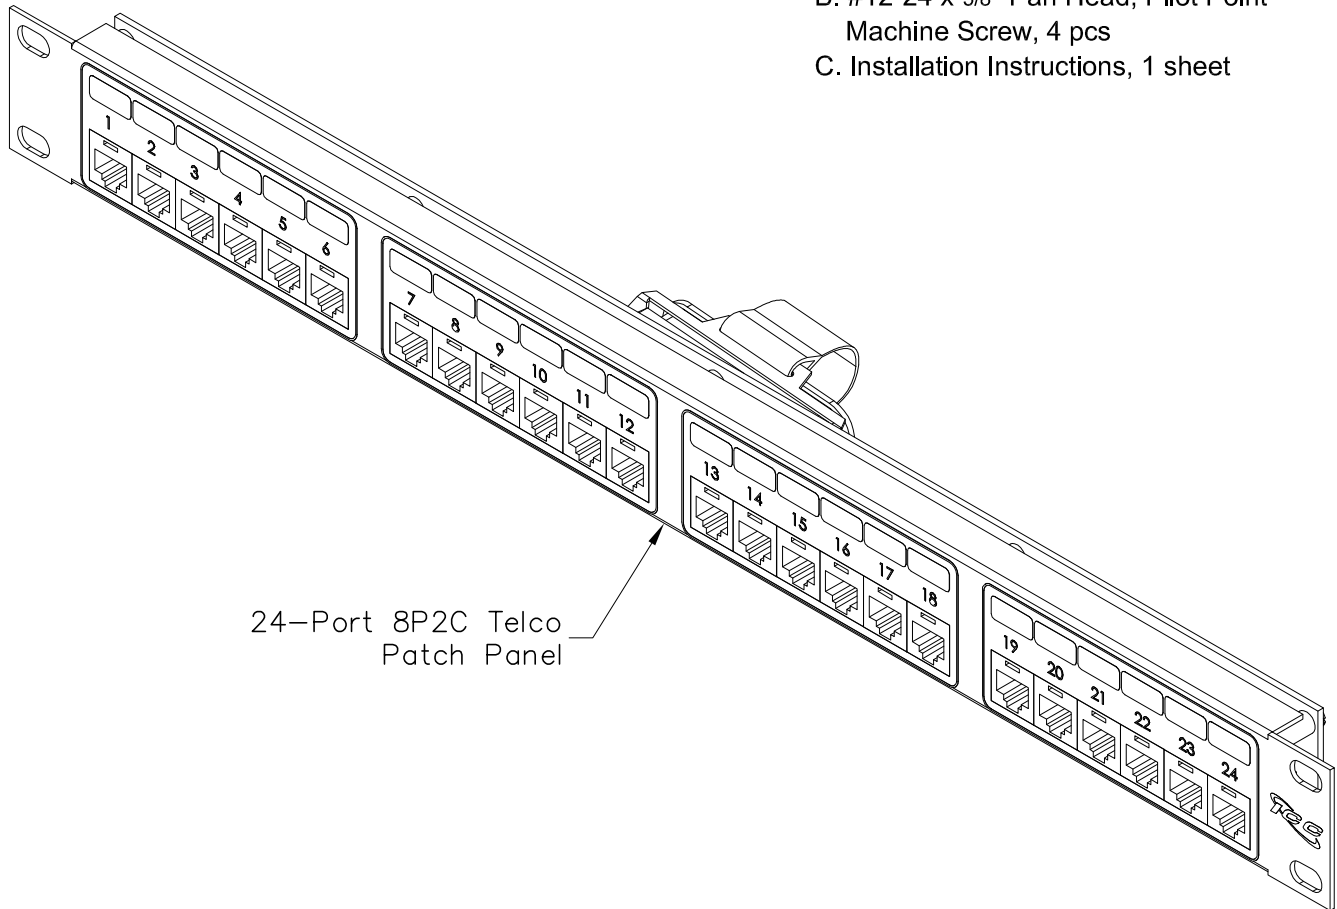

# 24-Port 8P2C Telco Patch Panel

### Package includes:

- A. 24-Port 8P2C Telco Patch Panel, 1 pc
- B. #12-24 x 5/8" Pan Head, Pilot Point Machine Screw, 4 pcs
- C. Installation Instructions, 1 sheet

24-Port 8P2C Telco Patch Panel

### Features and Benefits:

- Rack mounted 8-position 2-conductor Telco patch panel provides voice connectivity applications
- Integrated with 1 male 50-pin telco connector
- Designed to fit all standard 19" racks and cabinets
- 1 rack mount space (RMS)