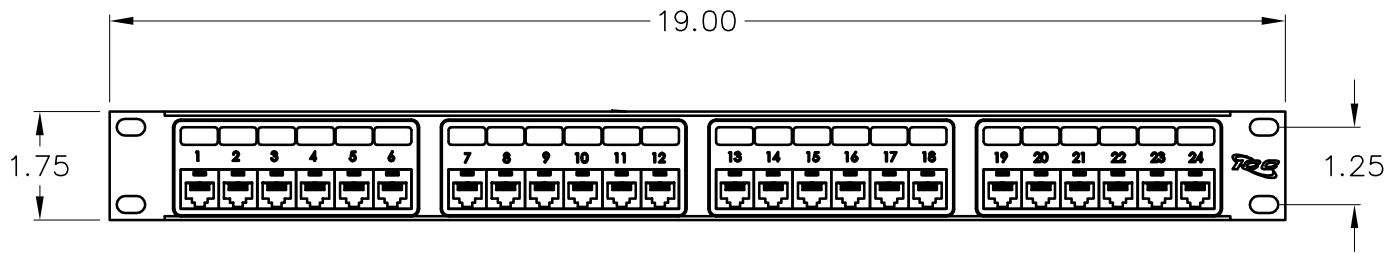

### Package includes:

- A. 24-Port 8P2C Telco Patch Panel, 1 pc
- B. #12-24 x 5/8" Pan Head, Pilot Point Machine Screw, 4 pcs
- C. Installation Instructions, 1 sheet

24-Port 8P2C Telco Patch Panel

### Features and Benefits:

- Rack mounted 8-position 2-conductor Telco patch panel provides voice connectivity applications
- Integrated with 1 male 50-pin telco connector
- Designed to fit all standard 19" racks and cabinets
- 1 rack mount space (RMS)

### PATCH PANEL, TELCO, 8P2C, 24-PORT, 1 RMS

ITEM NO.	ICMPP24T2C
DWG NO.	PSMPP24T2C

REV.	B
PAGE NO.	1

CUSTOMER CARE / TECHNICAL SUPPORT \* CSR@ICC.COM / 888-ASK-4-ICC (275-4422) \* 14700 Alondra Blvd., La Mirada, CA 90638 \* www.icc.com