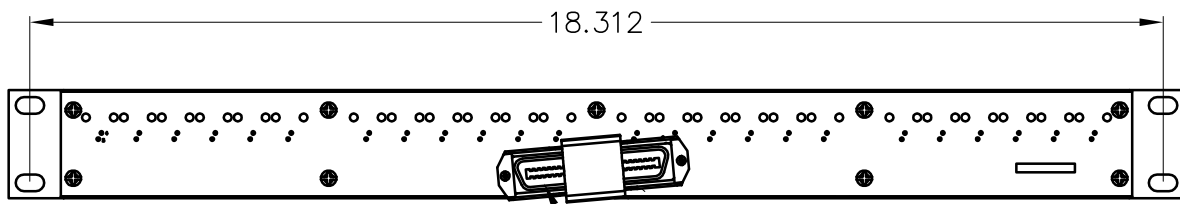

### Package includes:

- A. 24-Port 8P2C Telco Patch Panel, 1 pc
- B. #12-24 x 5/8" Pan Head, Pilot Point Machine Screw, 4 pcs
- C. Installation Instructions, 1 sheet

24-Port 8P2C Telco Patch Panel

### Features and Benefits:

- Rack mounted 8-position 2-conductor Telco patch panel provides voice connectivity applications
- Integrated with 1 male 50-pin telco connector
- Designed to fit all standard 19" racks and cabinets
- 1 rack mount space (RMS)

### PATCH PANEL, TELCO, 8P2C, 24-PORT, 1 RMS

ITEM NO.	ICMPP24T2C
DWG NO.	PSMPP24T2C

REV.	B
PAGE NO.	1

CUSTOMER CARE / TECHNICAL SUPPORT \* CSR@ICC.COM / 888-ASK-4-ICC (275-4422) \* 14700 Alondra Blvd., La Mirada, CA 90638 \* www.icc.com