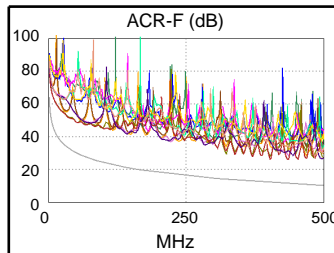

### Test Summary: PASS

Model: DTX-1800  
 Main S/N: 9503051  
 Remote S/N: 9503052  
 Main Adapter: DTX-PLA002  
 Remote Adapter: DTX-PLA002

Length (ft), Limit 295	[Pair 12]	310
Prop. Delay (ns), Limit 498	[Pair 45]	493
Delay Skew (ns), Limit 44	[Pair 45]	36
Resistance (ohms)	[Pair 78]	13.3
Insertion Loss Margin (dB)	[Pair 36]	4.3
Frequency (MHz)	[Pair 36]	500.0
Limit (dB)	[Pair 36]	43.8

Wire Map (T568B)  
**PASS**

Worst Case Margin Worst Case Value

<b>PASS</b>	MAIN	SR	MAIN	SR
Worst Pair	45-78	45-78	36-45	12-36
<b>NEXT (dB)</b>	4.8	5.4	8.6	8.6
Freq. (MHz)	266.0	266.0	498.0	489.0
Limit (dB)	34.9	34.9	26.7	27.0
Worst Pair	45	36	36	36
<b>PS NEXT (dB)</b>	7.0	7.3	8.9	8.5
Freq. (MHz)	266.0	354.0	498.0	489.0
Limit (dB)	32.3	28.9	23.8	24.1

<b>PASS</b>	MAIN	SR	MAIN	SR
Worst Pair	45-36	45-36	45-36	45-36
<b>ACR-F (dB)</b>	14.2	14.2	14.7	14.6
Freq. (MHz)	402.0	323.0	434.0	483.0
Limit (dB)	12.1	14.0	11.4	10.5
Worst Pair	36	45	36	78
<b>PS ACR-F (dB)</b>	15.8	17.0	15.8	17.5
Freq. (MHz)	434.0	402.0	434.0	496.0
Limit (dB)	8.4	9.1	8.4	7.3

<b>N/A</b>	MAIN	SR	MAIN	SR
Worst Pair	45-78	45-78	12-36	12-36
<b>ACR-N (dB)</b>	8.5	9.1	12.4	12.8
Freq. (MHz)	266.0	266.0	485.0	489.0
Limit (dB)	4.4	4.4	-15.9	-16.2
Worst Pair	45	36	36	36
<b>PS ACR-N (dB)</b>	10.6	10.3	13.0	13.3
Freq. (MHz)	266.0	354.0	498.0	498.0
Limit (dB)	1.7	-6.9	-19.8	-19.8