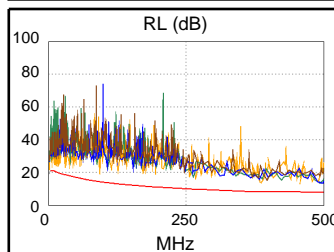

PASS	MAIN	SR	MAIN	SR
Worst Pair	12	12	45	12
RL (dB)	5.0	3.4	5.3	7.9
Freq. (MHz)	5.9	6.4	497.0	434.0
Limit (dB)	21.0	21.0	8.0	8.0