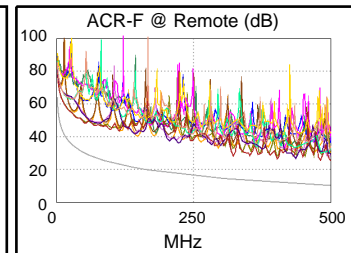

### Test Summary: PASS

Model: DTX-1800  
 Main S/N: 9503051  
 Remote S/N: 9503052  
 Main Adapter: DTX-PLA002  
 Remote Adapter: DTX-PLA002

Length (ft), Limit 295	[Pair 12]	310
Prop. Delay (ns), Limit 498	[Pair 45]	493
Delay Skew (ns), Limit 44	[Pair 45]	36
Resistance (ohms)	[Pair 78]	13.3
Insertion Loss Margin (dB)	[Pair 36]	4.3
Frequency (MHz)	[Pair 36]	500.0
Limit (dB)	[Pair 36]	43.8

Wire Map (T568B)  
**PASS**

Worst Case Margin Worst Case Value

<b>PASS</b>	MAIN	SR	MAIN	SR
Worst Pair	45-78	45-78	36-45	12-36
<b>NEXT (dB)</b>	4.8	5.4	8.6	8.6
Freq. (MHz)	266.0	266.0	498.0	489.0
Limit (dB)	34.9	34.9	26.7	27.0
Worst Pair	45	36	36	36
<b>PS NEXT (dB)</b>	7.0	7.3	8.9	8.5
Freq. (MHz)	266.0	354.0	498.0	489.0
Limit (dB)	32.3	28.9	23.8	24.1

<b>PASS</b>	MAIN	SR	MAIN	SR
Worst Pair	45-36	45-36	45-36	45-36
<b>ACR-F (dB)</b>	14.2	14.2	14.7	14.6
Freq. (MHz)	402.0	323.0	434.0	483.0
Limit (dB)	12.1	14.0	11.4	10.5
Worst Pair	36	45	36	78
<b>PS ACR-F (dB)</b>	15.8	17.0	15.8	17.5
Freq. (MHz)	434.0	402.0	434.0	496.0
Limit (dB)	8.4	9.1	8.4	7.3

<b>N/A</b>	MAIN	SR	MAIN	SR
Worst Pair	45-78	45-78	12-36	12-36
<b>ACR-N (dB)</b>	8.5	9.1	12.4	12.8
Freq. (MHz)	266.0	266.0	485.0	489.0
Limit (dB)	4.4	4.4	-15.9	-16.2
Worst Pair	45	36	36	36
<b>PS ACR-N (dB)</b>	10.6	10.3	13.0	13.3
Freq. (MHz)	266.0	354.0	498.0	498.0
Limit (dB)	1.7	-6.9	-19.8	-19.8