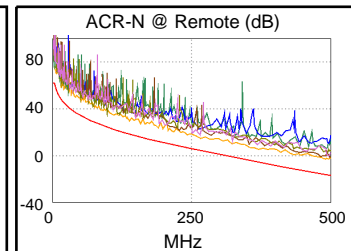

### Test Summary: PASS

Model: DTX-1800  
 Main S/N: 9503051  
 Remote S/N: 9503052  
 Main Adapter: DTX-PLA002  
 Remote Adapter: DTX-PLA002

Length (ft), Limit 295	[Pair 12]	310
Prop. Delay (ns), Limit 498	[Pair 45]	493
Delay Skew (ns), Limit 44	[Pair 45]	36
Resistance (ohms)	[Pair 78]	13.3
Insertion Loss Margin (dB)	[Pair 36]	4.3
Frequency (MHz)	[Pair 36]	500.0
Limit (dB)	[Pair 36]	43.8

Wire Map (T568B)  
**PASS**

Worst Case Margin Worst Case Value

<b>PASS</b>	MAIN	SR	MAIN	SR
Worst Pair	45-78	45-78	36-45	12-36
<b>NEXT (dB)</b>	4.8	5.4	8.6	8.6
Freq. (MHz)	266.0	266.0	498.0	489.0
Limit (dB)	34.9	34.9	26.7	27.0
Worst Pair	45	36	36	36
<b>PS NEXT (dB)</b>	7.0	7.3	8.9	8.5
Freq. (MHz)	266.0	354.0	498.0	489.0
Limit (dB)	32.3	28.9	23.8	24.1

<b>PASS</b>	MAIN	SR	MAIN	SR
Worst Pair	45-36	45-36	45-36	45-36
<b>ACR-F (dB)</b>	14.2	14.2	14.7	14.6
Freq. (MHz)	402.0	323.0	434.0	483.0
Limit (dB)	12.1	14.0	11.4	10.5
Worst Pair	36	45	36	78
<b>PS ACR-F (dB)</b>	15.8	17.0	15.8	17.5
Freq. (MHz)	434.0	402.0	434.0	496.0
Limit (dB)	8.4	9.1	8.4	7.3

<b>N/A</b>	MAIN	SR	MAIN	SR
Worst Pair	45-78	45-78	12-36	12-36
<b>ACR-N (dB)</b>	8.5	9.1	12.4	12.8
Freq. (MHz)	266.0	266.0	485.0	489.0
Limit (dB)	4.4	4.4	-15.9	-16.2
Worst Pair	45	36	36	36
<b>PS ACR-N (dB)</b>	10.6	10.3	13.0	13.3
Freq. (MHz)	266.0	354.0	498.0	498.0
Limit (dB)	1.7	-6.9	-19.8	-19.8