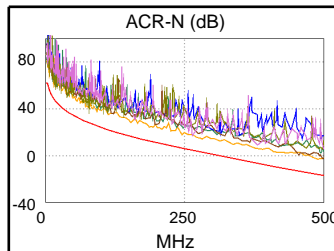

### Test Summary: PASS

Model: DTX-1800  
 Main S/N: 9503051  
 Remote S/N: 9503052  
 Main Adapter: DTX-PLA002  
 Remote Adapter: DTX-PLA002

Length (ft), Limit 295	[Pair 12]	310
Prop. Delay (ns), Limit 498	[Pair 45]	493
Delay Skew (ns), Limit 44	[Pair 45]	36
Resistance (ohms)	[Pair 78]	13.3
Insertion Loss Margin (dB)	[Pair 36]	4.3
Frequency (MHz)	[Pair 36]	500.0
Limit (dB)	[Pair 36]	43.8

Wire Map (T568B)  
**PASS**

Worst Case Margin Worst Case Value

<b>PASS</b>	MAIN	SR	MAIN	SR
Worst Pair	45-78	45-78	36-45	12-36
<b>NEXT (dB)</b>	4.8	5.4	8.6	8.6
Freq. (MHz)	266.0	266.0	498.0	489.0
Limit (dB)	34.9	34.9	26.7	27.0
Worst Pair	45	36	36	36
<b>PS NEXT (dB)</b>	7.0	7.3	8.9	8.5
Freq. (MHz)	266.0	354.0	498.0	489.0
Limit (dB)	32.3	28.9	23.8	24.1

<b>PASS</b>	MAIN	SR	MAIN	SR
Worst Pair	45-36	45-36	45-36	45-36
<b>ACR-F (dB)</b>	14.2	14.2	14.7	14.6
Freq. (MHz)	402.0	323.0	434.0	483.0
Limit (dB)	12.1	14.0	11.4	10.5
Worst Pair	36	45	36	78
<b>PS ACR-F (dB)</b>	15.8	17.0	15.8	17.5
Freq. (MHz)	434.0	402.0	434.0	496.0
Limit (dB)	8.4	9.1	8.4	7.3

<b>N/A</b>	MAIN	SR	MAIN	SR
Worst Pair	45-78	45-78	12-36	12-36
<b>ACR-N (dB)</b>	8.5	9.1	12.4	12.8
Freq. (MHz)	266.0	266.0	485.0	489.0
Limit (dB)	4.4	4.4	-15.9	-16.2
Worst Pair	45	36	36	36
<b>PS ACR-N (dB)</b>	10.6	10.3	13.0	13.3
Freq. (MHz)	266.0	354.0	498.0	498.0
Limit (dB)	1.7	-6.9	-19.8	-19.8