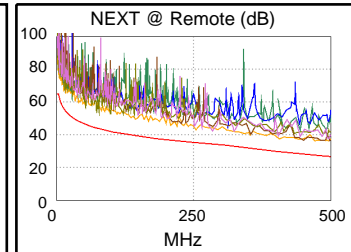

### Test Summary: PASS

Model: DTX-1800  
 Main S/N: 9503051  
 Remote S/N: 9503052  
 Main Adapter: DTX-PLA002  
 Remote Adapter: DTX-PLA002

Length (ft), Limit 295	[Pair 12]	310
Prop. Delay (ns), Limit 498	[Pair 45]	493
Delay Skew (ns), Limit 44	[Pair 45]	36
Resistance (ohms)	[Pair 78]	13.3
Insertion Loss Margin (dB)	[Pair 36]	4.3
Frequency (MHz)	[Pair 36]	500.0
Limit (dB)	[Pair 36]	43.8

Wire Map (T568B)  
**PASS**

Worst Case Margin Worst Case Value

<b>PASS</b>	MAIN	SR	MAIN	SR
Worst Pair	45-78	45-78	36-45	12-36
<b>NEXT (dB)</b>	4.8	5.4	8.6	8.6
Freq. (MHz)	266.0	266.0	498.0	489.0
Limit (dB)	34.9	34.9	26.7	27.0
Worst Pair	45	36	36	36
<b>PS NEXT (dB)</b>	7.0	7.3	8.9	8.5
Freq. (MHz)	266.0	354.0	498.0	489.0
Limit (dB)	32.3	28.9	23.8	24.1

<b>PASS</b>	MAIN	SR	MAIN	SR
Worst Pair	45-36	45-36	45-36	45-36
<b>ACR-F (dB)</b>	14.2	14.2	14.7	14.6
Freq. (MHz)	402.0	323.0	434.0	483.0
Limit (dB)	12.1	14.0	11.4	10.5
Worst Pair	36	45	36	78
<b>PS ACR-F (dB)</b>	15.8	17.0	15.8	17.5
Freq. (MHz)	434.0	402.0	434.0	496.0
Limit (dB)	8.4	9.1	8.4	7.3