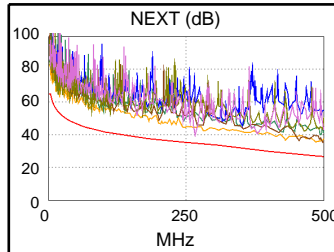

### Test Summary: PASS

Model: DTX-1800  
 Main S/N: 9503051  
 Remote S/N: 9503052  
 Main Adapter: DTX-PLA002  
 Remote Adapter: DTX-PLA002

Length (ft), Limit 295	[Pair 12]	310
Prop. Delay (ns), Limit 498	[Pair 45]	493
Delay Skew (ns), Limit 44	[Pair 45]	36
Resistance (ohms)	[Pair 78]	13.3
Insertion Loss Margin (dB)	[Pair 36]	4.3
Frequency (MHz)	[Pair 36]	500.0
Limit (dB)	[Pair 36]	43.8

Wire Map (T568B)  
**PASS**

Worst Case Margin Worst Case Value

<b>PASS</b>	MAIN	SR	MAIN	SR
Worst Pair	45-78	45-78	36-45	12-36
<b>NEXT (dB)</b>	4.8	5.4	8.6	8.6
Freq. (MHz)	266.0	266.0	498.0	489.0
Limit (dB)	34.9	34.9	26.7	27.0
Worst Pair	45	36	36	36
<b>PS NEXT (dB)</b>	7.0	7.3	8.9	8.5
Freq. (MHz)	266.0	354.0	498.0	489.0
Limit (dB)	32.3	28.9	23.8	24.1

<b>PASS</b>	MAIN	SR	MAIN	SR
Worst Pair	45-36	45-36	45-36	45-36
<b>ACR-F (dB)</b>	14.2	14.2	14.7	14.6
Freq. (MHz)	402.0	323.0	434.0	483.0
Limit (dB)	12.1	14.0	11.4	10.5
Worst Pair	36	45	36	78
<b>PS ACR-F (dB)</b>	15.8	17.0	15.8	17.5
Freq. (MHz)	434.0	402.0	434.0	496.0
Limit (dB)	8.4	9.1	8.4	7.3