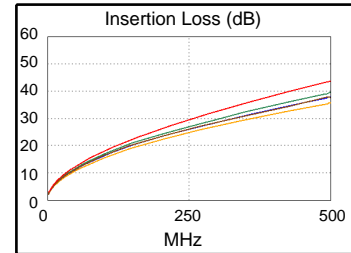

Worst Case Margin Worst Case Value