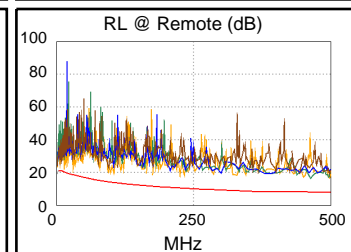

PASS	MAIN	SR	MAIN	SR
Worst Pair	12	12	45	12
RL (dB)	5.0	3.4	5.3	7.9
Freq. (MHz)	5.9	6.4	497.0	434.0
Limit (dB)	21.0	21.0	8.0	8.0