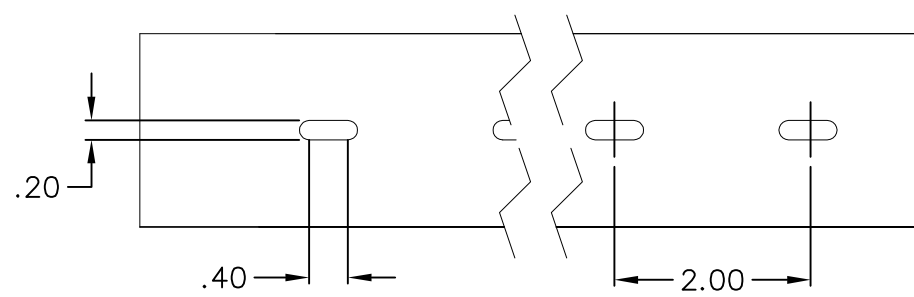

2" X 4" Solid Wiring Duct

PRODUCT SPECIFICATION

- A. 1ft, 2" x 4" Solid Wiring Duct
(Order by 6ft Increments)
- B. Cover

Features and Benefits:

- Designed to blend in and conceal voice, data, coax, audio, video, and fiber cables in office and residential environments.
- Pre-drilled mounting holes for easy mounting.
- Easy to trim and paint to fit virtually any decor and application layout.
- Available in black, gray, and white.
- UL Recognized.

WIRING DUCT, SOLID, 2" X 4"

ITEM NO.	ICRWS246XX
DWG NO.	PSRWS24600

REV.	B
PAGE NO.	1

CUSTOMER CARE / TECHNICAL SUPPORT * CSR@ICC.COM / 888-ASK-4-ICC (275-4422) * 14700 Alondra Blvd., La Mirada, CA 90638 * www.icc.com

NOTE: UNLESS OTHERWISE SPECIFIED

- 1. MATERIAL: PVC, UL94V-0
- 2. COLOR: XX: BK-BLACK, GY-GRAY, WH-WHITE

WIRE FILL CAPACITIES (40% FILL)						
CAT 5e	CAT 6	CAT 6A	25-PAIR	6 FIBER	1 FIBER	Coax
51	32	19	11	29	127	24

Capacities based on ICC's cable diameter

WIRING DUCT, SOLID, 2" X 4"		 <i>Premium Products</i> <i>Proven Performance</i> <i>Competitive Prices</i>	
ITEM NO.	ICRWS246XX		REV. B
DWG NO.	PSRWS24600		PAGE NO. 2