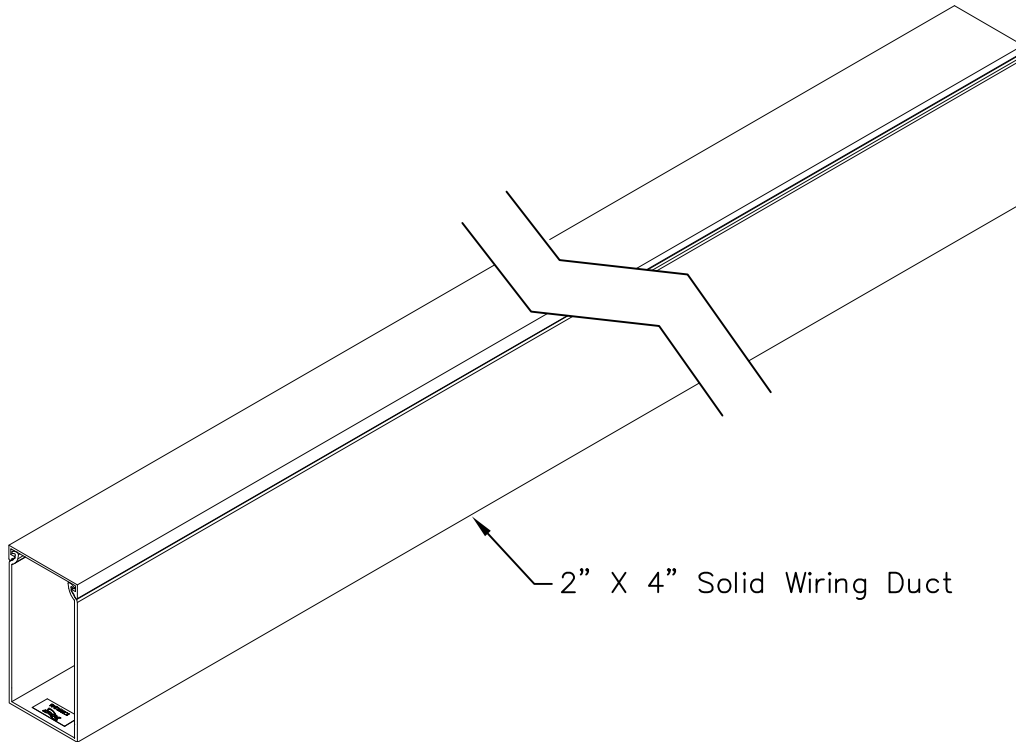

2" X 4" Solid Wiring Duct

PRODUCT SPECIFICATION

- A. 1ft, 2" x 4" Solid Wiring Duct
(Order by 6ft Increments)
- B. Cover

Features and Benefits:

- Designed to blend in and conceal voice, data, coax, audio, video, and fiber cables in office and residential environments.
- Pre-drilled mounting holes for easy mounting.
- Easy to trim and paint to fit virtually any decor and application layout.
- Available in black, gray, and white.
- UL Recognized.

WIRING DUCT, SOLID, 2" X 4"

ITEM NO.	ICRWS246XX
DWG NO.	PSRWS24600

REV.	B
PAGE NO.	1

CUSTOMER CARE / TECHNICAL SUPPORT * CSR@ICC.COM / 888-ASK-4-ICC (275-4422) * 14700 Alondra Blvd., La Mirada, CA 90638 * www.icc.com

NOTE: UNLESS OTHERWISE SPECIFIED

- 1. MATERIAL: PVC, UL94V-0
- 2. COLOR: XX: BK-BLACK, GY-GRAY, WH-WHITE

WIRE FILL CAPACITIES (40% FILL)						
CAT 5e	CAT 6	CAT 6A	25-PAIR	6 FIBER	1 FIBER	Coax
51	32	19	11	29	127	24

Capacities based on ICC's cable diameter

WIRING DUCT, SOLID, 2" X 4"		 <i>Premium Products</i> <i>Proven Performance</i> <i>Competitive Prices</i>	
ITEM NO.	ICRWS246XX		REV. B
DWG NO.	PSRWS24600		PAGE NO. 2