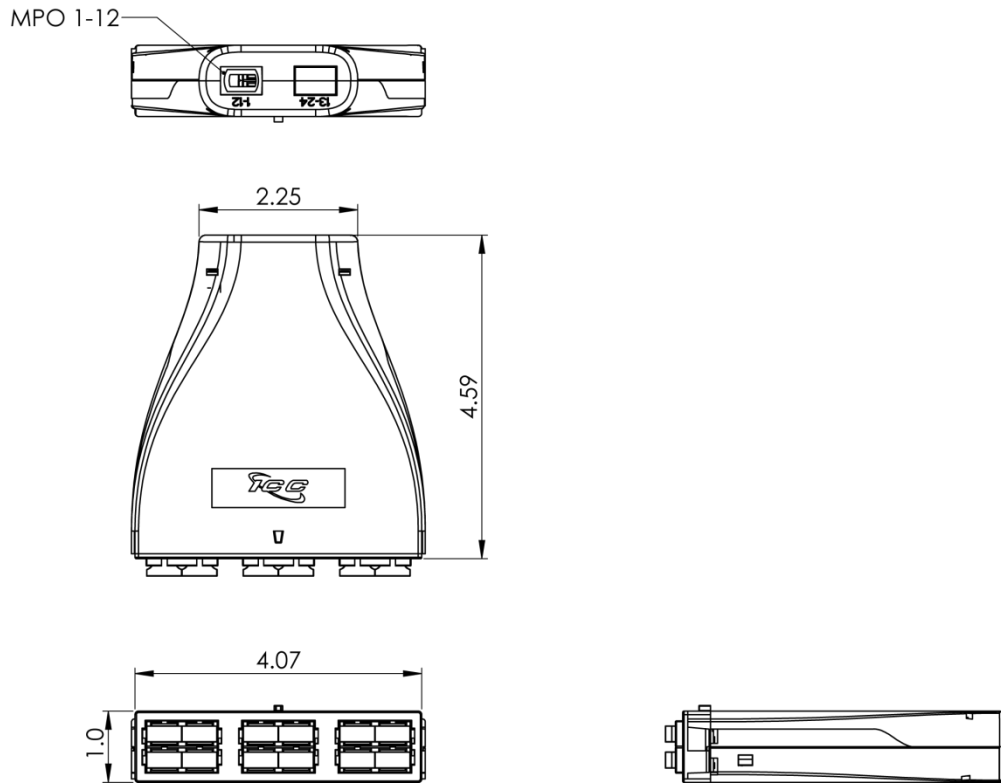

Plastic Cassette SC/MPO, 12F, OS1, 9/125

Package Includes

- A. SC-Quad MPO Cassette, **1 Piece.**
- B. Installation Instructions, **1 Sheet**

Features and Benefits

- High Quality ABS, UL94V-0 material allows for compact and durable cassettes.
- 12-Fiber, OS1, Single Mode, 9/125
- 12 SC port to 1 MPO port
- 4 cassettes per 1 RMS.
- Cassette offers a plug and play solution which saves assembly and termination time.
- Designed to fit ICC's Fiber Optic Blank Patch Panel 1 RMS, IC107PPC04
- MPO connector reduces insertion loss which enhances channel link performance.
- MPO ports are equipped with Male MPO connectors to work with standard MPO female cable assembly.
- Suitable for any applications with a need for higher bandwidth with longer distances.
- Cassette allows up to 48 fibers within 1 RMS
- Wiring is 1:1
- Available in black

Specifications

- **Cassette Housing:**
 - Material: ABS
 - Color: Black
- **SC-Duplex Adapter:**
 - Material: ABS
 - Color: Blue
 - Sleeve: Ceramic
- **MPO Male Adapter:**
 - Material Polybutylene Terephthalate (PBT)
 - Color: Black
 - Mating Cycles: 1000 Mating cycles
- **Cable Type:**
 - OS1, SM, 9/125µm

12	AQUA	12
11	ROSE	11
10	VIOLET	10
9	YELLOW	9
8	BLACK	8
7	RED	7
6	WHITE	6
5	SLATE	5
4	BROWN	4
3	GREEN	3
2	ORANGE	2
1	BLUE	1
SC	FIBER COLOR	MPO
WIRE CONNECTION TABLE		