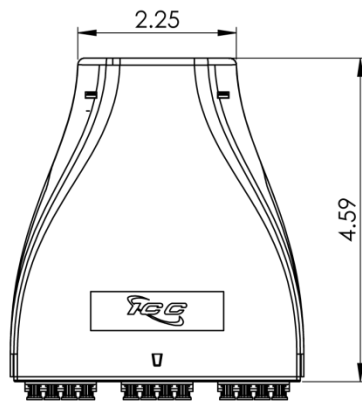

Plastic Cassette LC/MPO, 24F, OS1, 9/125

Package Includes

- A. LC-Quad MPO Cassette, **1 Piece**.
- B. Installation Instructions, **1 Sheet**

Features and Benefits

- High Quality ABS, UL94V-0 material allows for compact and durable cassettes.
- 24-Fiber, OS1, Single Mode, 9/125
- 24 LC port to 2 MPO port
- 4 cassettes per 1 RMS.
- Cassette offers a plug and play solution which saves assembly and termination time.
- Designed to fit ICC's Fiber Optic Blank Patch Panel 1 RMS, IC107PPC04
- MPO connector reduces insertion loss which enhances channel link performance.
- MPO ports are equipped with Male MPO connectors to work with standard MPO female cable assembly.
- Suitable for any applications with a need for higher bandwidth with longer distances.
- Cassette allows up to 96 fibers within 1 RMS
- Wiring is 1:1
- Available in black

Specifications

- **Cassette Housing:**
 - Material: ABS
 - Color: Black
- **LC-Quad Adapter:**
 - Material: ABS
 - Color: Blue
 - Sleeve: Ceramic
- **MPO Male Adapter:**
 - Material Polybutylene Terephthalate (PBT)
 - Color: Black
 - Mating Cycles: 1000 Mating cycles
- **Cable Type:**
 - OS1, SM, 9/125µm

| | | | | | | | |
|--------|------|----------|--------|--------|------|----------|--------|
| PIN 11 | 12 | A | ROSE | PIN 12 | 24 | B | AQUA |
| PIN 12 | 11 | B | AQUA | PIN 11 | 23 | A | ROSE |
| PIN 9 | 10 | A | YELLOW | PIN 10 | 22 | B | VIOLET |
| PIN 10 | 9 | B | VIOLET | PIN 9 | 21 | A | YELLOW |
| PIN 7 | 8 | A | RED | PIN 8 | 20 | B | BLACK |
| PIN 8 | 7 | B | BLACK | PIN 7 | 19 | A | RED |
| PIN 5 | 6 | A | SLATE | PIN 6 | 18 | B | WHITE |
| PIN 6 | 5 | B | WHITE | PIN 5 | 17 | A | SLATE |
| PIN 3 | 4 | A | GREEN | PIN 4 | 16 | B | BROWN |
| PIN 4 | 3 | B | BROWN | PIN 3 | 15 | A | GREEN |
| PIN 1 | 2 | A | BLUE | PIN 2 | 14 | B | ORANGE |
| PIN 2 | 1 | B | ORANGE | PIN 1 | 13 | A | BLUE |
| MPO | PORT | FIBER | JACKET | MPO | PORT | FIBER | JACKET |
| 1-12 | NO. | POSITION | COLOR | 13-24 | NO. | POSITION | COLOR |