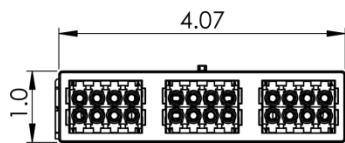

Plastic Cassette LC/MPO, 24F, OS1, 9/125

Package Includes

- A. LC-Quad MPO Cassette, **1 Piece**.
- B. Installation Instructions, **1 Sheet**

Features and Benefits

- High Quality ABS, UL94V-0 material allows for compact and durable cassettes.
- 24-Fiber, OS1, Single Mode, 9/125
- 24 LC port to 2 MPO port
- 4 cassettes per 1 RMS.
- Cassette offers a plug and play solution which saves assembly and termination time.
- Designed to fit ICC's Fiber Optic Blank Patch Panel 1 RMS, IC107PPC04
- MPO connector reduces insertion loss which enhances channel link performance.
- MPO ports are equipped with Male MPO connectors to work with standard MPO female cable assembly.
- Suitable for any applications with a need for higher bandwidth with longer distances.
- Cassette allows up to 96 fibers within 1 RMS
- Wiring is 1:1
- Available in black

Specifications

- **Cassette Housing:**
 - Material: ABS
 - Color: Black
- **LC-Quad Adapter:**
 - Material: ABS
 - Color: Blue
 - Sleeve: Ceramic
- **MPO Male Adapter:**
 - Material Polybutylene Terephthalate (PBT)
 - Color: Black
 - Mating Cycles: 1000 Mating cycles
- **Cable Type:**
 - OS1, SM, 9/125µm

| | | | | | | | |
|--------|------|----------|--------|--------|------|----------|--------|
| PIN 11 | 12 | A | ROSE | PIN 12 | 24 | B | AQUA |
| PIN 12 | 11 | B | AQUA | PIN 11 | 23 | A | ROSE |
| PIN 9 | 10 | A | YELLOW | PIN 10 | 22 | B | VIOLET |
| PIN 10 | 9 | B | VIOLET | PIN 9 | 21 | A | YELLOW |
| PIN 7 | 8 | A | RED | PIN 8 | 20 | B | BLACK |
| PIN 8 | 7 | B | BLACK | PIN 7 | 19 | A | RED |
| PIN 5 | 6 | A | SLATE | PIN 6 | 18 | B | WHITE |
| PIN 6 | 5 | B | WHITE | PIN 5 | 17 | A | SLATE |
| PIN 3 | 4 | A | GREEN | PIN 4 | 16 | B | BROWN |
| PIN 4 | 3 | B | BROWN | PIN 3 | 15 | A | GREEN |
| PIN 1 | 2 | A | BLUE | PIN 2 | 14 | B | ORANGE |
| PIN 2 | 1 | B | ORANGE | PIN 1 | 13 | A | BLUE |
| MPO | PORT | FIBER | JACKET | MPO | PORT | FIBER | JACKET |
| 1-12 | NO. | POSITION | COLOR | 13-24 | NO. | POSITION | COLOR |