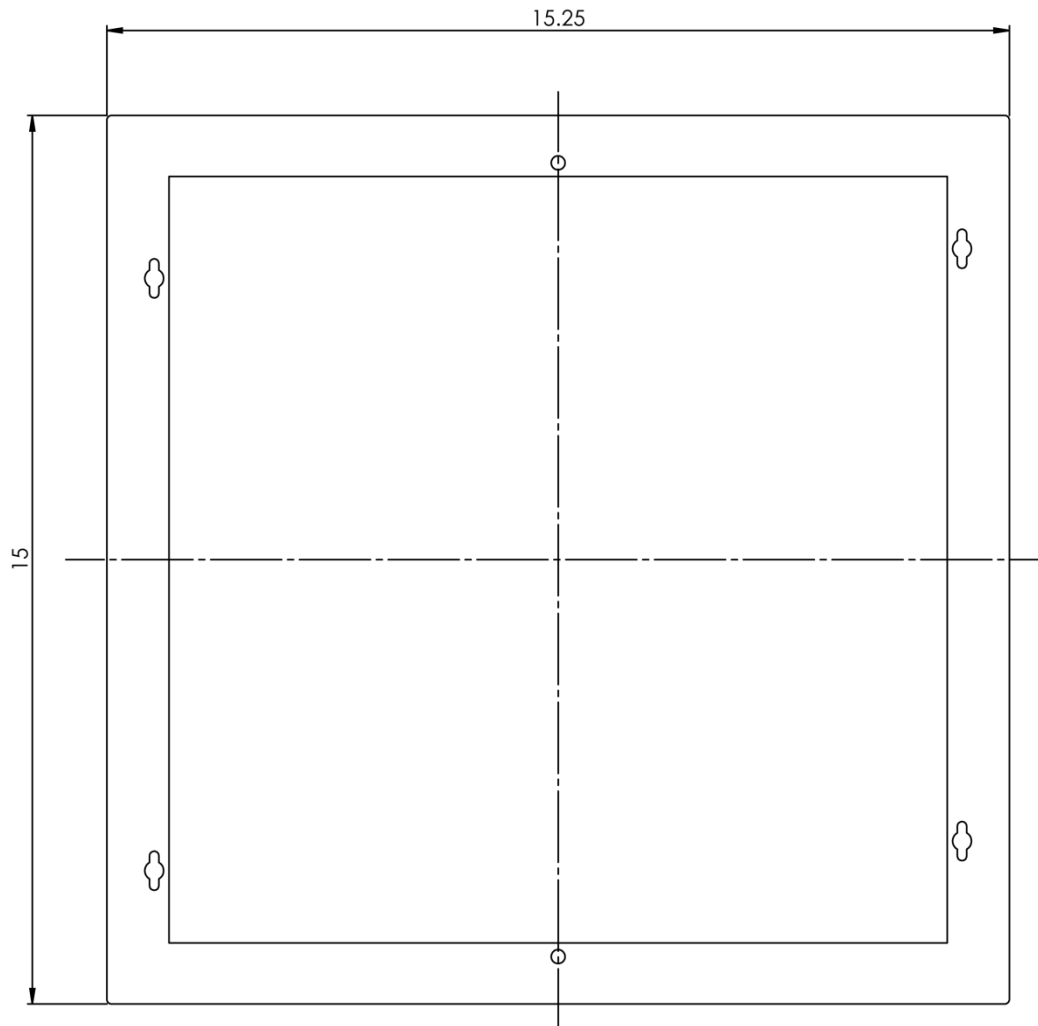

14" Net Media Center Door Trim

Package Includes

- A. 14" Net Media Center Door Trim, **10 Pieces.**
- B. M3 x 16mm Philip Rounded Head Screw, **60 Pieces**

Features and Benefits

- Designed with steel construction white powder coated, lightweight and sturdy
- Quick and easy installation
- Design to cover uneven and oversized drywall cuts
- Used with ICRESDC14x 14" Net Media Center Enclosures and Net Media Center Combo Kits
- Available 10 pack

Specifications

- Material: 20 GA CRS
- Finish: White Powder Coat