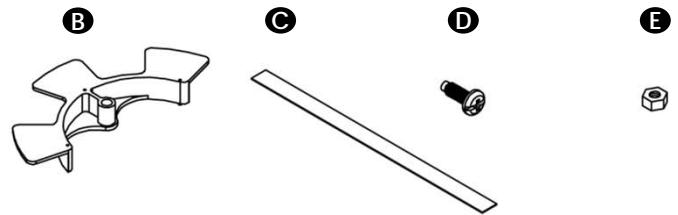

Step 2.
Remove the front and rear covers.

Back View
Note: M5 x 0.8 screw nuts used with spool

Step 3.
Install HD fiber optic adapter panels, HD MPO cassettes, or spool. Note: HD MPO cassettes not compatible with spool installed.

888-ASK-4ICC

cs@icc.com

icc.com

Slide-Out Fiber Optic Rack Mount Enclosures

A
ICFORE41RM
4 panel, 1 RMS*

ICFORE82RM
8 panel, 2RMS*

	4 panel	8 panel
A Rack Mount fiber optic enclosure	1 pcs	1 pcs
B Cable management spools	4 pcs	4 pcs
C Hook and loop ties	10 pcs	10 pcs
D #12-24 rack screws	4 pcs	4 pcs
E M5 x 0.8 screw nuts	4 pcs	4 pcs

FEATURES & BENEFITS

- Enclosures are designed with a slide out tray with front transparent windows and rear metal covers
- Made of durable 18 gauge steel with a black powder coated finish
- Available in 1 RMS holds 4 and 2 RMS holds 8 HD adapter panels or HD MPO cassettes
- Fiber Enclosure Grommet: 1 RMS holds 4 and 2 RMS holds 4
- *1 RMS (rack mount space) = 1.75" height