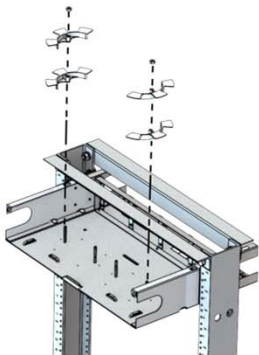

Slide-Out Fiber Optic Rack Mount Enclosures

INSTALLATION INSTRUCTIONS

Step 1.
Mount the enclosure to a 19" distribution rack with the provided #12-24 rack screws. Note: It is recommended to mount the enclosure above eye level.

Step 2.
Remove the front and rear covers.

Back View
Note: M5 x 0.8 screw nuts used with spool

Step 3.
Install HD fiber optic adapter panels, HD MPO cassettes, or spool. Note: HD MPO cassettes not compatible with spool installed.

FEATURES & BENEFITS

- Enclosures are designed with a slide out tray with front transparent windows and rear metal covers
- Made of durable 18 gauge steel with a black powder coated finish
- Available in 1 RMS holds 4 and 2 RMS holds 8 HD adapter panels or HD MPO cassettes
- Fiber Enclosure Grommet: 1 RMS holds 4 and 2 RMS holds 4
- *1 RMS (rack mount space) = 1.75" height