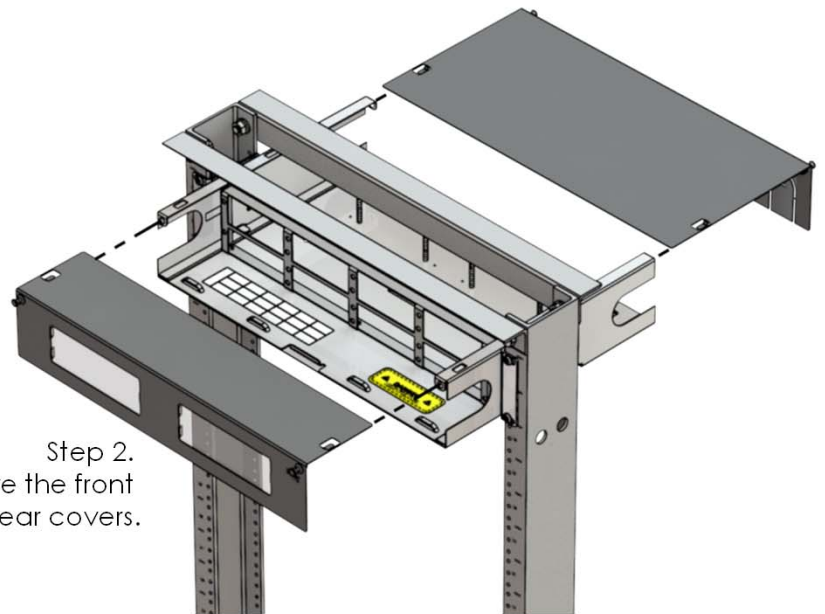

Slide-Out Fiber Optic Rack Mount Enclosures

INSTALLATION INSTRUCTIONS

Step 1.
Mount the enclosure to a 19" distribution rack with the provided #12-24 rack screws. Note: It is recommended to mount the enclosure above eye level.

Step 2.
Remove the front and rear covers.

Back View
Note: M5 x 0.8 screw nuts used with spool

Step 3.
Install HD fiber optic adapter panels, HD MPO cassettes, or spool. Note: HD MPO cassettes not compatible with spool installed.

888-ASK-4ICC

cs@icc.com

icc.com

Slide-Out Fiber Optic Rack Mount Enclosures

A
ICFORE41RM
4 panel, 1 RMS*

ICFORE82RM
8 panel, 2RMS*

	4 panel	8 panel
A Rack Mount fiber optic enclosure	1 pcs	1 pcs
B Cable management spools	4 pcs	4 pcs
C Hook and loop ties	10 pcs	10 pcs
D #12-24 rack screws	4 pcs	4 pcs
E M5 x 0.8 screw nuts	4 pcs	4 pcs

FEATURES & BENEFITS

- Enclosures are designed with a slide out tray with front transparent windows and rear metal covers
- Made of durable 18 gauge steel with a black powder coated finish
- Available in 1 RMS holds 4 and 2 RMS holds 8 HD adapter panels or HD MPO cassettes
- Fiber Enclosure Grommet: 1 RMS holds 4 and 2 RMS holds 4
- *1 RMS (rack mount space) = 1.75" height