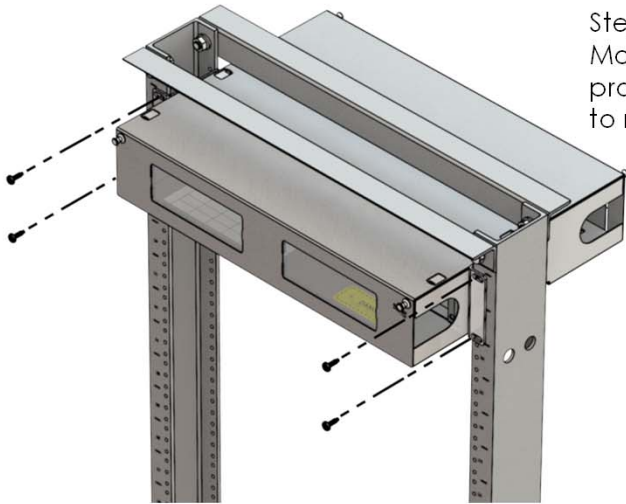

Slide-Out Fiber Optic Rack Mount Enclosures

INSTALLATION INSTRUCTIONS

Step 1.
Mount the enclosure to a 19" distribution rack with the provided #12-24 rack screws. Note: It is recommended to mount the enclosure above eye level.

Step 2.
Remove the front and rear covers.

Back View
Note: M5 x 0.8 screw nuts used with spool

Step 3.
Install HD fiber optic adapter panels, HD MPO cassettes, or spool. Note: HD MPO cassettes not compatible with spool installed.

888-ASK-4ICC

cs@icc.com

icc.com

Slide-Out Fiber Optic Rack Mount Enclosures

A
ICFORE41RM
4 panel, 1 RMS*

ICFORE82RM
8 panel, 2RMS*

	4 panel	8 panel
A Rack Mount fiber optic enclosure	1 pcs	1 pcs
B Cable management spools	4 pcs	4 pcs
C Hook and loop ties	10 pcs	10 pcs
D #12-24 rack screws	4 pcs	4 pcs
E M5 x 0.8 screw nuts	4 pcs	4 pcs

FEATURES & BENEFITS

- Enclosures are designed with a slide out tray with front transparent windows and rear metal covers
- Made of durable 18 gauge steel with a black powder coated finish
- Available in 1 RMS holds 4 and 2 RMS holds 8 HD adapter panels or HD MPO cassettes
- Fiber Enclosure Grommet: 1 RMS holds 4 and 2 RMS holds 4
- *1 RMS (rack mount space) = 1.75" height