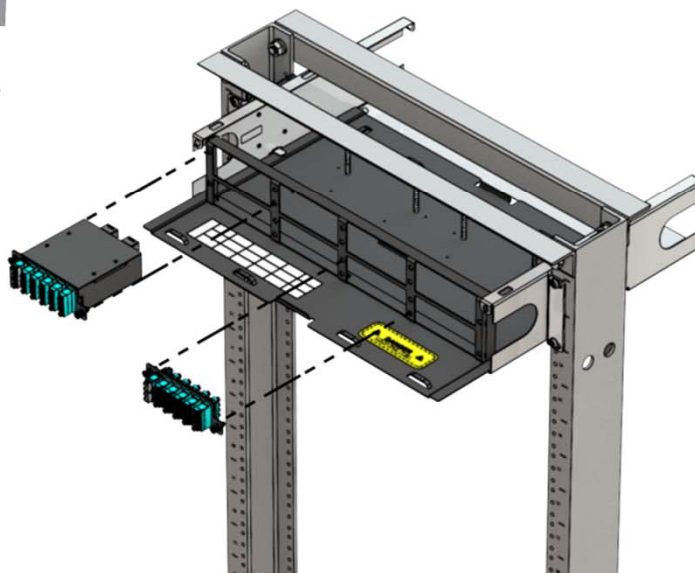

Slide-Out Fiber Optic Rack Mount Enclosures

INSTALLATION INSTRUCTIONS

Step 1.
Mount the enclosure to a 19" distribution rack with the provided #12-24 rack screws. Note: It is recommended to mount the enclosure above eye level.

Step 2.
Remove the front and rear covers.

Back View
Note: M5 x 0.8 screw nuts used with spool

Step 3.
Install HD fiber optic adapter panels, HD MPO cassettes, or spool. Note: HD MPO cassettes not compatible with spool installed.

888-ASK-4ICC

cs@icc.com

icc.com

Slide-Out Fiber Optic Rack Mount Enclosures

A
ICFORE41RM
4 panel, 1 RMS*

ICFORE82RM
8 panel, 2RMS*

	4 panel	8 panel
A Rack Mount fiber optic enclosure	1 pcs	1 pcs
B Cable management spools	4 pcs	4 pcs
C Hook and loop ties	10 pcs	10 pcs
D #12-24 rack screws	4 pcs	4 pcs
E M5 x 0.8 screw nuts	4 pcs	4 pcs

FEATURES & BENEFITS

- Enclosures are designed with a slide out tray with front transparent windows and rear metal covers
- Made of durable 18 gauge steel with a black powder coated finish
- Available in 1 RMS holds 4 and 2 RMS holds 8 HD adapter panels or HD MPO cassettes
- Fiber Enclosure Grommet: 1 RMS holds 4 and 2 RMS holds 4
- *1 RMS (rack mount space) = 1.75" height