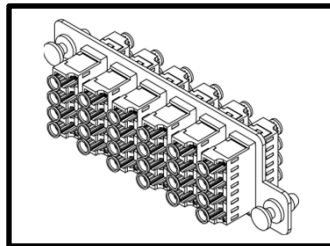

888-ASK-4ICC

cs@icc.com

icc.com

Slide-Out Fiber Optic Rack Mount Enclosures

A
ICFORE41RM
4 panel, 1 RMS*

ICFORE82RM
8 panel, 2RMS*

	4 panel	8 panel
A Rack Mount fiber optic enclosure	1 pcs	1 pcs
B Cable management spools	4 pcs	4 pcs
C Hook and loop ties	10 pcs	10 pcs
D #12-24 rack screws	4 pcs	4 pcs
E M5 x 0.8 screw nuts	4 pcs	4 pcs

FEATURES & BENEFITS

- Enclosures are designed with a slide out tray with front transparent windows and rear metal covers
- Made of durable 18 gauge steel with a black powder coated finish
- Available in 1 RMS holds 4 and 2 RMS holds 8 HD adapter panels or HD MPO cassettes
- Fiber Enclosure Grommet: 1 RMS holds 4 and 2 RMS holds 4
- *1 RMS (rack mount space) = 1.75" height

OPTIONAL ACCESSORIES

LC HD Fiber MPO Cassettes
ICFC24MLHG 10G OM3 50/125µm
ICFC24MLH5 OM2 50/125µm
ICFC24MLH6 OM1 62.5/125µm
ICFC24sLH9 OS1 9/125µm

- LC to MPO
- 6 LC Quad, 24 fibers
- 2 MPO Ports
- Wiring 1:1