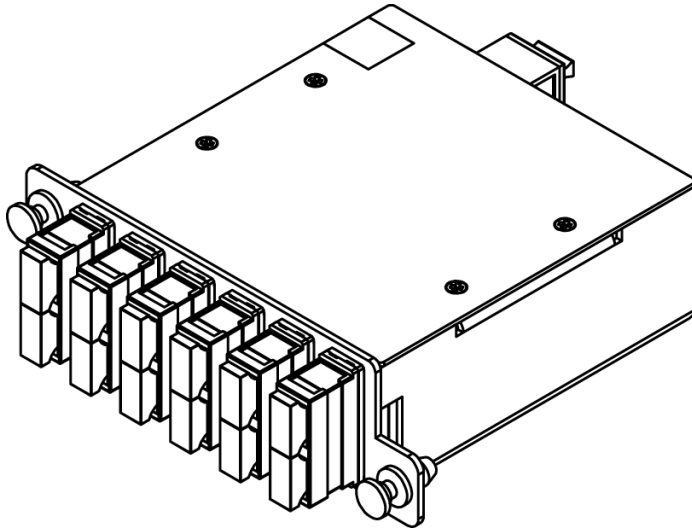

HD Cassette SC/MPO, 12F, OM2, 50/125

Package Includes

- A. SC MPO Cassette, **1 Piece.**
- B. Dust Caps, **13 Pieces.**

Features and Benefits

- High Quality 16GA CRS material allows for compact and durable cassettes.
- 12-Fiber, OM2, Multimode, 50/125
- 12 SC port to 1 MPO port
- Cassette offers a plug and play solution which saves assembly and termination time.
- MPO connector reduces insertion loss which enhances channel link performance.
- MPO ports are equipped with Male MPO connectors to work with standard MPO female cable assembly.
- Suitable for any applications with a need for higher bandwidth with longer distances.
- Wiring is 1:1
- Available in black
- Design to fit ICFORE41RM and ICFORE82RM HD fiber optic rack mount enclosures

Specifications

- **Cassette Housing:**
 - Material: 16GA CRS
 - Color: Powder Coat Black
- **SC-Quad Adapter:**
 - Material: ABS
 - Color: Beige
 - Sleeve: Metal
- **MPO Male Adapter:**
 - Material Polybutylene Terephthalate (PBT)
 - Color: Black
 - Mating Cycles: 1000 Mating cycles
 - Dust Cap: TPP
 - Color: Black
- **Cable Type:**
 - OM2, MM, 50/125µm