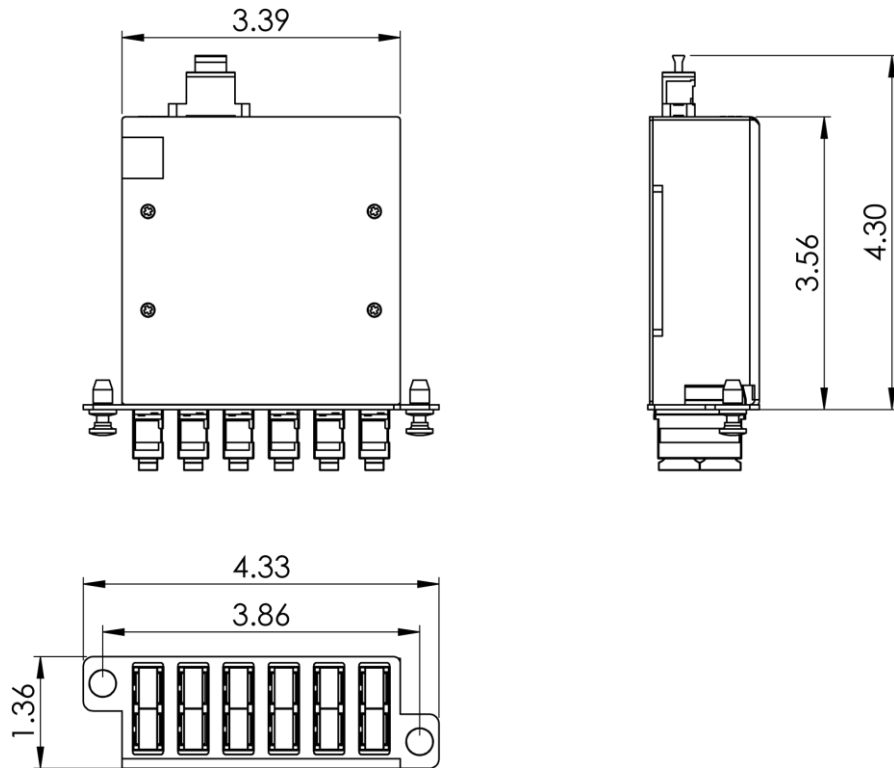

HD Cassette SC/MPO, 12F, OM2, 50/125

Package Includes

- A. SC MPO Cassette, **1 Piece.**
- B. Dust Caps, **13 Pieces.**

Features and Benefits

- High Quality 16GA CRS material allows for compact and durable cassettes.
- 12-Fiber, OM2, Multimode, 50/125
- 12 SC port to 1 MPO port
- Cassette offers a plug and play solution which saves assembly and termination time.
- MPO connector reduces insertion loss which enhances channel link performance.
- MPO ports are equipped with Male MPO connectors to work with standard MPO female cable assembly.
- Suitable for any applications with a need for higher bandwidth with longer distances.
- Wiring is 1:1
- Available in black
- Design to fit ICFORE41RM and ICFORE82RM HD fiber optic rack mount enclosures

Specifications

- **Cassette Housing:**
 - Material: 16GA CRS
 - Color: Powder Coat Black
- **SC-Quad Adapter:**
 - Material: ABS
 - Color: Beige
 - Sleeve: Metal
- **MPO Male Adapter:**
 - Material Polybutylene Terephthalate (PBT)
 - Color: Black
 - Mating Cycles: 1000 Mating cycles
 - Dust Cap: TPP
 - Color: Black
- **Cable Type:**
 - OM2, MM, 50/125µm

| | | |
|-----------------------|-------------|-----|
| 12 | AQUA | 12 |
| 11 | ROSE | 11 |
| 10 | VIOLET | 10 |
| 9 | YELLOW | 9 |
| 8 | BLACK | 8 |
| 7 | RED | 7 |
| 6 | WHITE | 6 |
| 5 | SLATE | 5 |
| 4 | BROWN | 4 |
| 3 | GREEN | 3 |
| 2 | ORANGE | 2 |
| 1 | BLUE | 1 |
| SC | FIBER COLOR | MPO |
| WIRE CONNECTION TABLE | | |