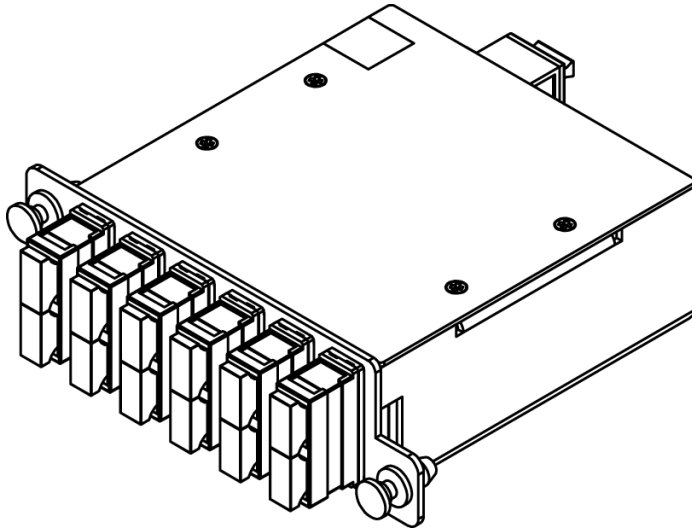

# HD Cassette SC/MPO, 12F, OM1, 62.5/125

## Package Includes

- A. SC MPO Cassette, **1 Piece.**
- B. Dust Caps, **13 Pieces.**

## Features and Benefits

- High Quality 16GA CRS material allows for compact and durable cassettes.
- 12-Fiber, OM1, Multimode, 62.5/125
- 12 SC port to 1 MPO port
- Cassette offers a plug and play solution which saves assembly and termination time.
- MPO connector reduces insertion loss which enhances channel link performance.
- MPO ports are equipped with Male MPO connectors to work with standard MPO female cable assembly.
- Suitable for any applications with a need for higher bandwidth with longer distances.
- Wiring is 1:1
- Available in black
- Design to fit ICFORE41RM and ICFORE82RM HD fiber optic rack mount enclosures

**Specifications**

- **Cassette Housing:**
  - Material: 16GA CRS
  - Color: Powder Coat Black
- **SC-Quad Adapter:**
  - Material: ABS
  - Color: Beige
  - Sleeve: Metal
- **MPO Male Adapter:**
  - Material Polybutylene Terephthalate (PBT)
  - Color: Black
  - Mating Cycles: 1000 Mating cycles
  - Dust Cap: TPP
  - Color: Black
- **Cable Type:**
  - OM1, MM, 62.5/125µm