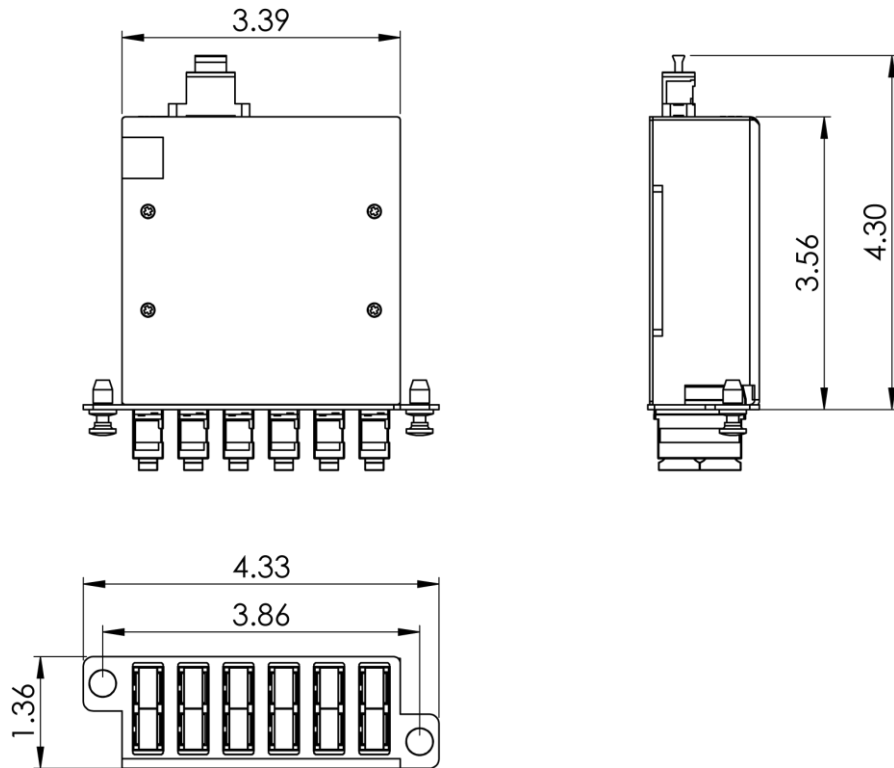

# HD Cassette SC/MPO, 12F, OM1, 62.5/125

## Package Includes

- A. SC MPO Cassette, **1 Piece.**
- B. Dust Caps, **13 Pieces.**

## Features and Benefits

- High Quality 16GA CRS material allows for compact and durable cassettes.
- 12-Fiber, OM1, Multimode, 62.5/125
- 12 SC port to 1 MPO port
- Cassette offers a plug and play solution which saves assembly and termination time.
- MPO connector reduces insertion loss which enhances channel link performance.
- MPO ports are equipped with Male MPO connectors to work with standard MPO female cable assembly.
- Suitable for any applications with a need for higher bandwidth with longer distances.
- Wiring is 1:1
- Available in black
- Design to fit ICFORE41RM and ICFORE82RM HD fiber optic rack mount enclosures

**Specifications**

- **Cassette Housing:**
  - Material: 16GA CRS
  - Color: Powder Coat Black
- **SC-Quad Adapter:**
  - Material: ABS
  - Color: Beige
  - Sleeve: Metal
- **MPO Male Adapter:**
  - Material Polybutylene Terephthalate (PBT)
  - Color: Black
  - Mating Cycles: 1000 Mating cycles
  - Dust Cap: TPP
  - Color: Black
- **Cable Type:**
  - OM1, MM, 62.5/125µm