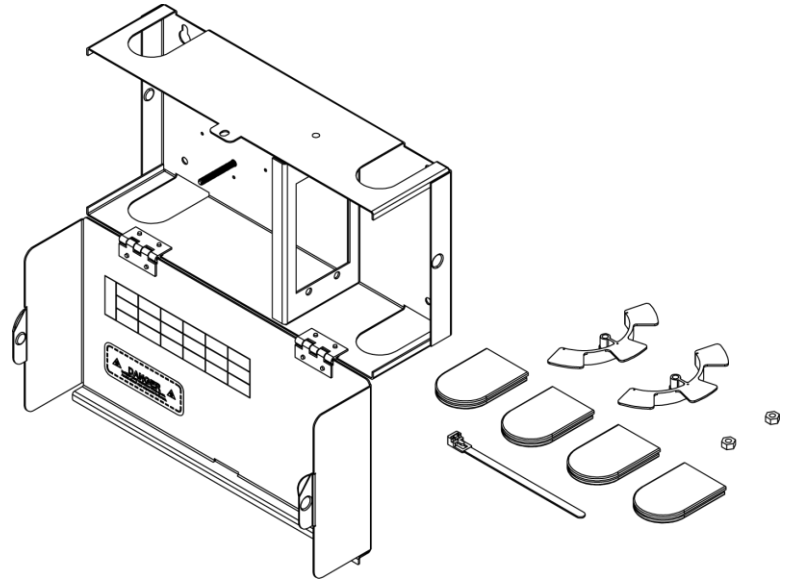

Fiber Optic Wall Mount Enclosure, 2-Panel, Single Door

INSTALLATION INSTRUCTIONS

888-ASK-4ICC

csr@icc.com

icc.com

Fiber Optic Wall Mount Enclosure, 2-Panel, Single Door

- ❶ Wall Mount fiber optic enclosure 1 PCS
- ❷ Cable management spools 2 PCS
- ❸ Rubber Grommets 4 PCS
- ❹ M5 x 0.8 screw nuts 2 PCS
- ❺ Releasable Cable Tie 1 PCS

FEATURES & BENEFITS

- Enclosures are designed to be wall mounted with open access to both sides.
- LGX[®] compatible
- Made of durable 18 gauge steel with a black powder coated finish.
- Holds up to 2 adapter panels or MPO cassettes.
- Holds 1 splice tray; 12 splice per tray.
- Lock can be applied to tab to keep enclosure secure (lock not included).