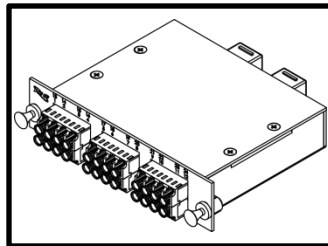

Fiber Optic Wall Mount Enclosure, 2-Panel, Single Door

INSTALLATION INSTRUCTIONS

888-ASK-4ICC

csr@icc.com

icc.com

Fiber Optic Wall Mount Enclosure, 2-Panel, Single Door

- ❶ Wall Mount fiber optic enclosure 1 PCS
- ❷ Cable management spools 2 PCS
- ❸ Rubber Grommets 4 PCS
- ❹ M5 x 0.8 screw nuts 2 PCS
- ❺ Releasable Cable Tie 1 PCS

FEATURES & BENEFITS

- Enclosures are designed to be wall mounted with open access to both sides.
- LGX[®] compatible
- Made of durable 18 gauge steel with a black powder coated finish.
- Holds up to 2 adapter panels or MPO cassettes.
- Holds 1 splice tray; 12 splice per tray.
- Lock can be applied to tab to keep enclosure secure (lock not included).

OPTIONAL ACCESSORIES

LC Fiber Adapter Panel
ICFOPL161G MM, 10G, Aqua
ICFOPL1615 MM, Beige
ICFOPL1619 SM, Blue

- LC to LC
- 6 LC Quad, 24 fibers

Fiber MPO Cassettes
 LC to MPO: 24 Fiber
ICFC24ML1G OM3 50/125
ICFC24ML50 OM2 50/125
ICFC24MLD6 OM1 62.5/125
ICFC24SLD9 OS1 9/125

- LC to MPO
- 6 LC Quad, 24 fibers
- 2 MPO Ports
- Wiring 1:1

Fiber Jumper
 LC to LC:
ICFOJ1G7zz OM3 50/125
ICFOJ1M7zz OM2 50/125
ICFOJ1M3zz OM1 62.5/125
ICFOJ1M5zz OS1 9/125

Length (zz!) = 01, 02, 03, 05, 07, 10 meters