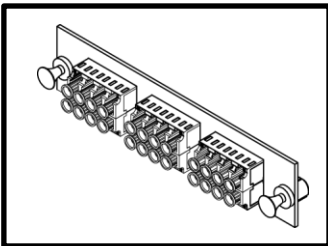

OPTIONAL ACCESSORIES

LC Fiber Adapter Panel
ICFOPL161G MM, 10G, Aqua
ICFOPL1615 MM, Beige
ICFOPL1619 SM, Blue

- LC to LC
- 6 LC Quad, 24 fibers