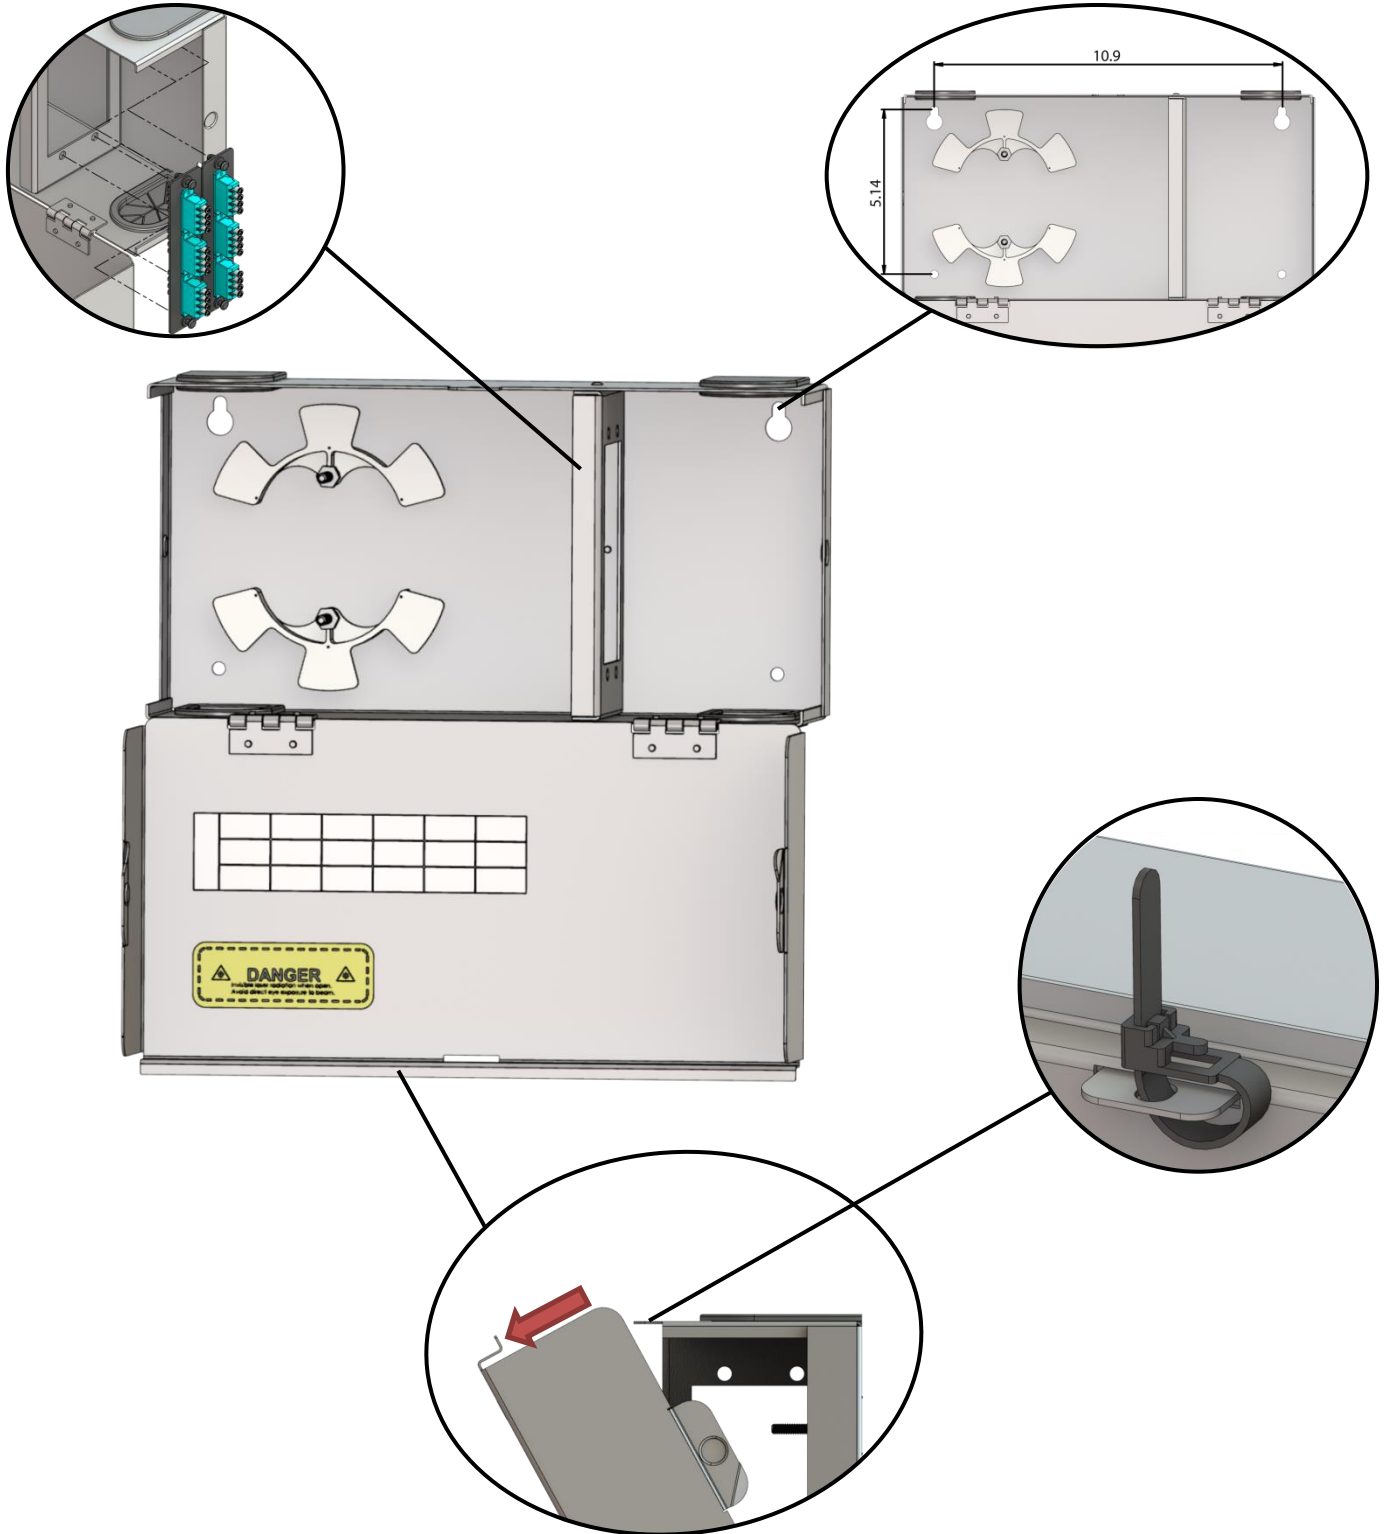

Fiber Optic Wall Mount Enclosure, 2-Panel, Single Door

INSTALLATION INSTRUCTIONS

888-ASK-4ICC

csr@icc.com

icc.com

Fiber Optic Wall Mount Enclosure, 2-Panel, Single Door

- ❶ Wall Mount fiber optic enclosure 1 PCS
- ❷ Cable management spools 2 PCS
- ❸ Rubber Grommets 4 PCS
- ❹ M5 x 0.8 screw nuts 2 PCS
- ❺ Releasable Cable Tie 1 PCS

FEATURES & BENEFITS

- Enclosures are designed to be wall mounted with open access to both sides.
- LGX[®] compatible
- Made of durable 18 gauge steel with a black powder coated finish.
- Holds up to 2 adapter panels or MPO cassettes.
- Holds 1 splice tray; 12 splice per tray.
- Lock can be applied to tab to keep enclosure secure (lock not included).

OPTIONAL ACCESSORIES

LC Fiber Adapter Panel
ICFOPL161G MM, 10G, Aqua
ICFOPL1615 MM, Beige
ICFOPL1619 SM, Blue

- LC to LC
- 6 LC Quad, 24 fibers

Fiber MPO Cassettes
 LC to MPO: 24 Fiber
ICFC24ML1G OM3 50/125
ICFC24ML50 OM2 50/125
ICFC24MLD6 OM1 62.5/125
ICFC24SLD9 OS1 9/125

- LC to MPO
- 6 LC Quad, 24 fibers
- 2 MPO Ports
- Wiring 1:1

Fiber Jumper
 LC to LC:
ICFOJ1G7zz OM3 50/125
ICFOJ1M7zz OM2 50/125
ICFOJ1M3zz OM1 62.5/125
ICFOJ1M5zz OS1 9/125

Length (zz!) = 01, 02, 03, 05, 07, 10 meters