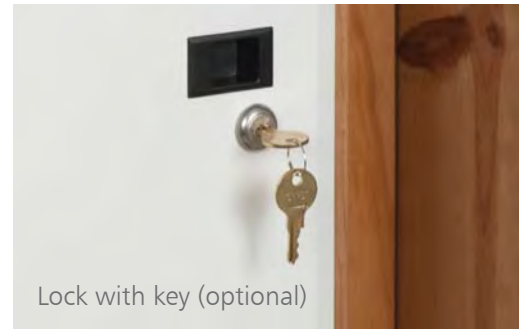

Reversible door

Lock with key (optional)