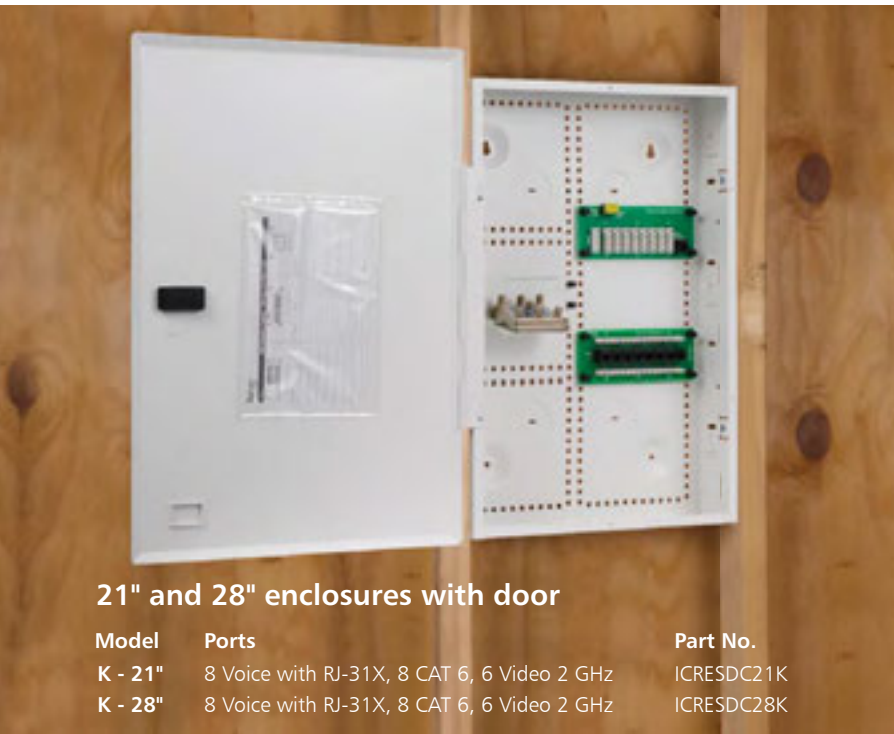

### 14" enclosure with door

Model	Ports	Part No.
E	Enclosure with door	ICRESDC14E
W	8 Voice with RJ-31X, 8 CAT 6	ICRESDC14W
K	8 Voice with RJ-31X, 8 CAT 6, 6 Video 2 GHz	ICRESDC14K

Reversible door

Lock with key (optional)

### 21" and 28" enclosures with door

Model	Ports	Part No.
K - 21"	8 Voice with RJ-31X, 8 CAT 6, 6 Video 2 GHz	ICRESDC21K
K - 28"	8 Voice with RJ-31X, 8 CAT 6, 6 Video 2 GHz	ICRESDC28K