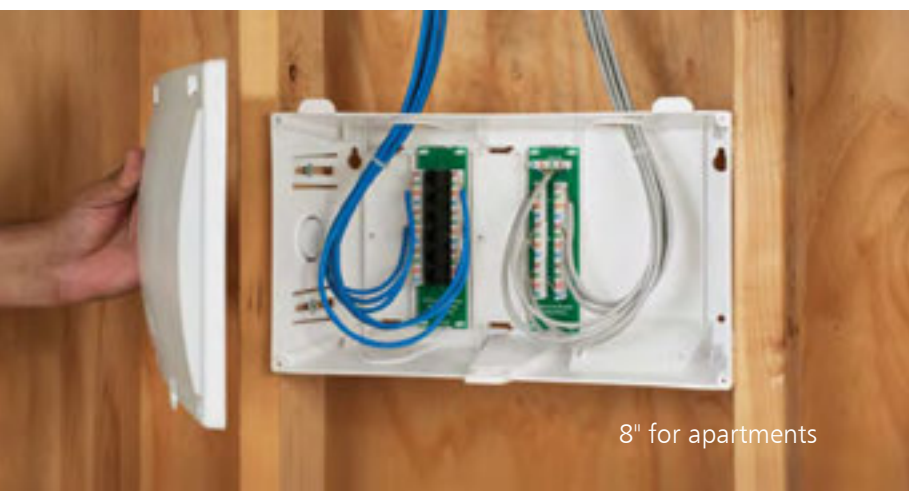

8" for apartments