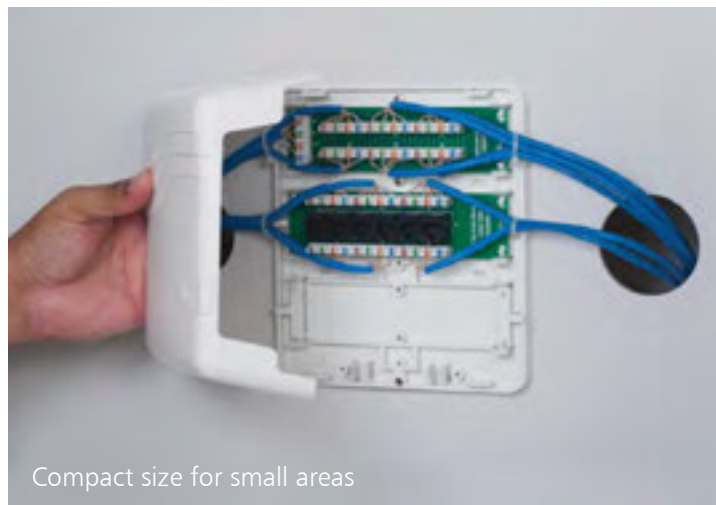

Pre-configured Plastic Enclosures

Compact size for small areas

Video Modules

- 2 GHz video
- Split HDTV, antenna and satellite signals

Ports	Part No.
1 x 4, 1 piece	ICRESAV42L
1 x 6, 1 piece	ICRESAV62L
1 x 6, 10-Pack	ICRESAV62V
1 x 8, 1 piece	ICRESAV82L

Metal Bracket Combo Modules

- Up to 4 voice lines to 8 locations
- 2 GHz video

Ports	Part No.
8 Voice, 1 x 4 Video, 1 piece	ICRES8V42S
8 Voice, 1 x 6 Video, 1 piece	ICRES8V62S
8 Voice, 1 x 8 Video, 1 piece	ICRES8V82S