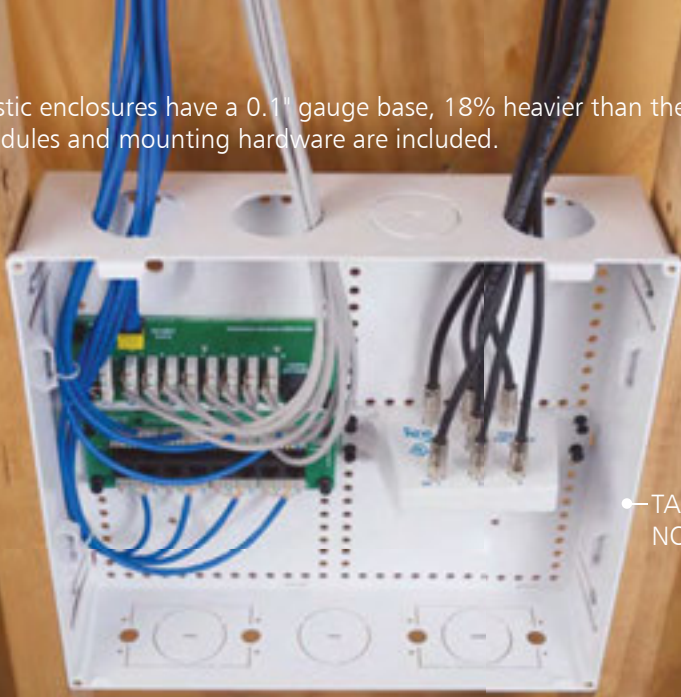

## Residential Wiring Enclosures

- Plastic enclosures have a 0.1" gauge base, 18% heavier than the big brands.
- Modules and mounting hardware are included.

• TAA compliant,  
NOT made in China

Flush-mount, screw-down cover  
with heat dissipation vent