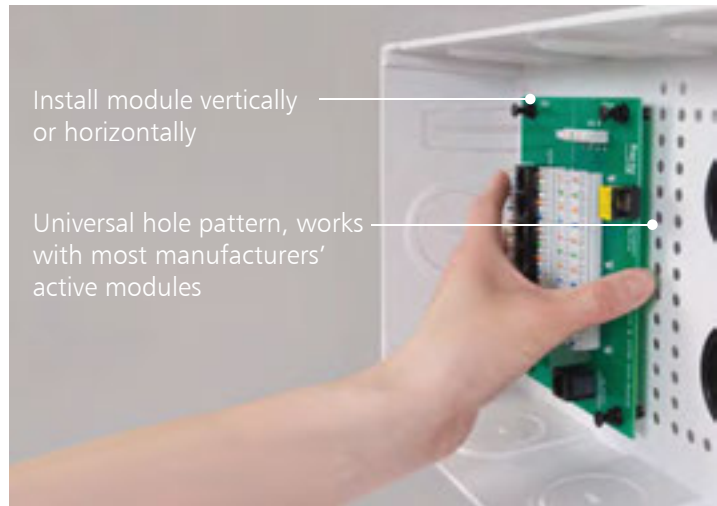

Modular Plastic Enclosures

Install module vertically
or horizontally

Universal hole pattern, works
with most manufacturers'
active modules