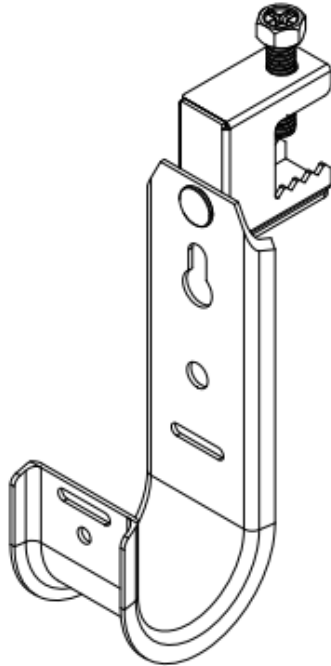

# 1 5/16" J-hook w/ Beam Clamp, 25pk

## Package Include:

- A. 1 5/16" J-Hook, 25 Pieces**
- B. Beam Clamp, 25 Pieces**
- C. Screw, 25 Pieces**

## Features and Benefits

- Designed from high quality galvanized steel for strength and durability
- Accommodates CAT 5e, CAT 6, CAT 6A, coax, fiber, and conduit
- Rust resistant zinc finish
- Complies with EIA/TIA requirements for structured cabling systems
- Cost effective alternative to expensive cable tray or ladder runway rack
- Smooth edges provide proper support, facilitate bend radius
- Cables can be pulled through quickly and easily
- Cable anchor points allows users to secure with cable ties
- Available in bulk packs of 25

**NOTE: UNLESS OTHERWISE SPECIFIED**

1. Material: 18 Gauge Galvanized Steel
2. Surface Finish: Zinc Plated
3. 60 lbF. static load MAX

Capacity Reference			
Cable Type	CAT 5e	CAT6	CAT6A
QTY	~37	~24	~11