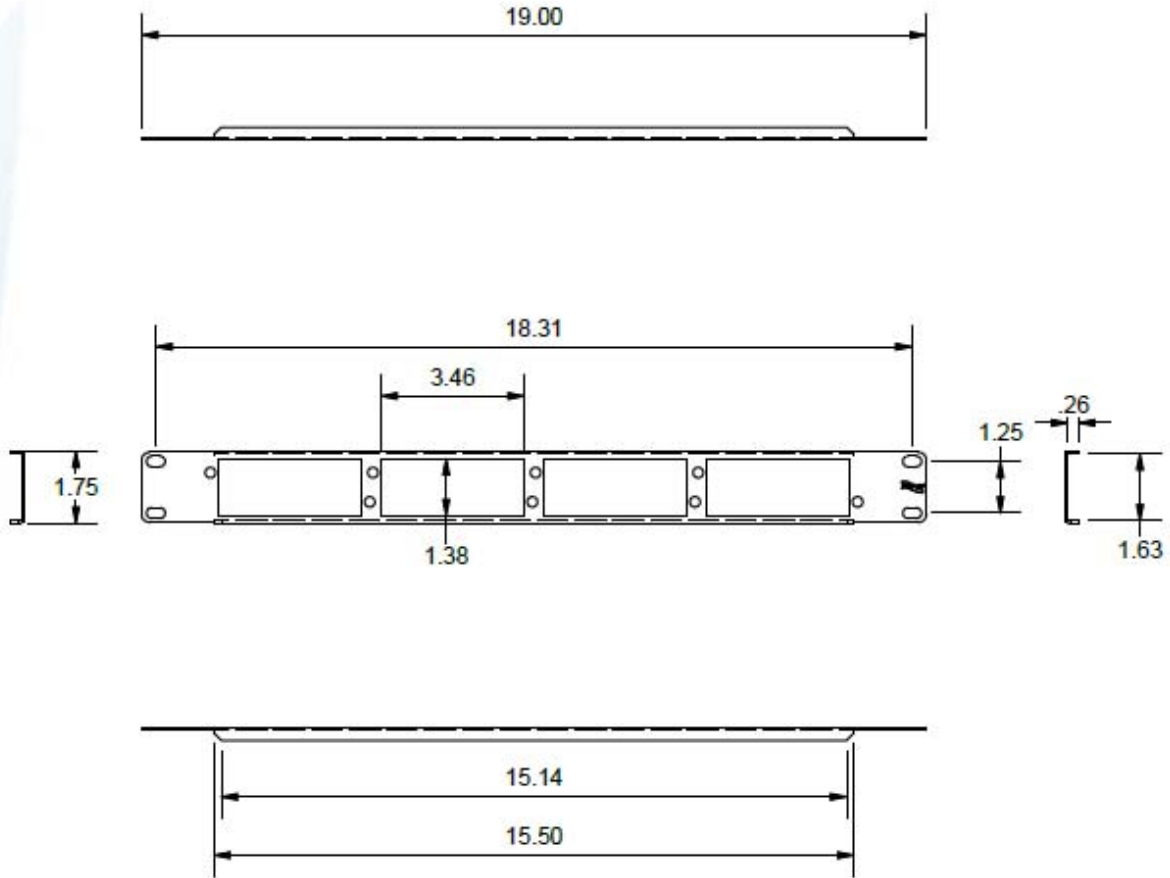

4-Panel Blank Fiber Optic Patch Panel

Package Includes:

- A. 4-Panel Blank Fiber Optic Patch Panel,
1 Piece
- B. #12-24 x 5/8" Pan Head, Pilot Point
Machine Screw, **4 Pieces**

Features and Benefits

- High quality material and folded edge design allow for strength and durability
- Designed to fit all standard 19" racks and cabinets
- Accommodates up to 4 HD Adapter Panels or Cassettes
- 1 Rack Mount Space

NOTE: UNLESS OTHERWISE SPECIFIED

1. Material: 16 Gauge CRS
2. Surface Finish: Powder Coating
3. Color: Black