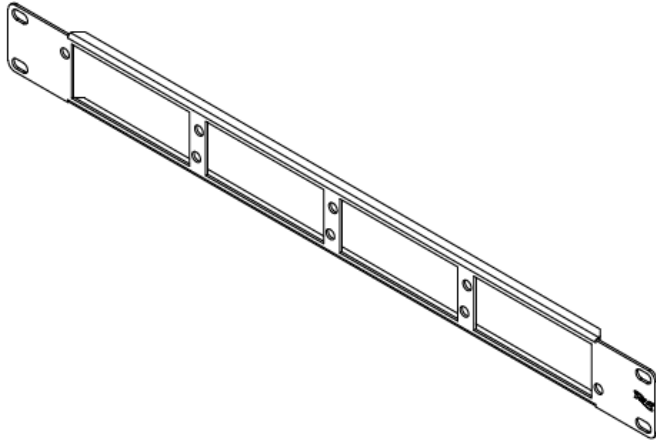

4-Panel Blank Fiber Optic Patch Panel

Package Includes:

- A. 4-Panel Blank Fiber Optic Patch Panel,
1 Piece
- B. #12-24 x 5/8" Pan Head, Pilot Point
Machine Screw, **4 Pieces**

Features and Benefits

- High quality material and folded edge design allow for strength and durability
- Designed to fit all standard 19" racks and cabinets
- Accommodates up to 4 HD Adapter Panels or Cassettes
- 1 Rack Mount Space

NOTE: UNLESS OTHERWISE SPECIFIED

1. Material: 16 Gauge CRS
2. Surface Finish: Powder Coating
3. Color: Black